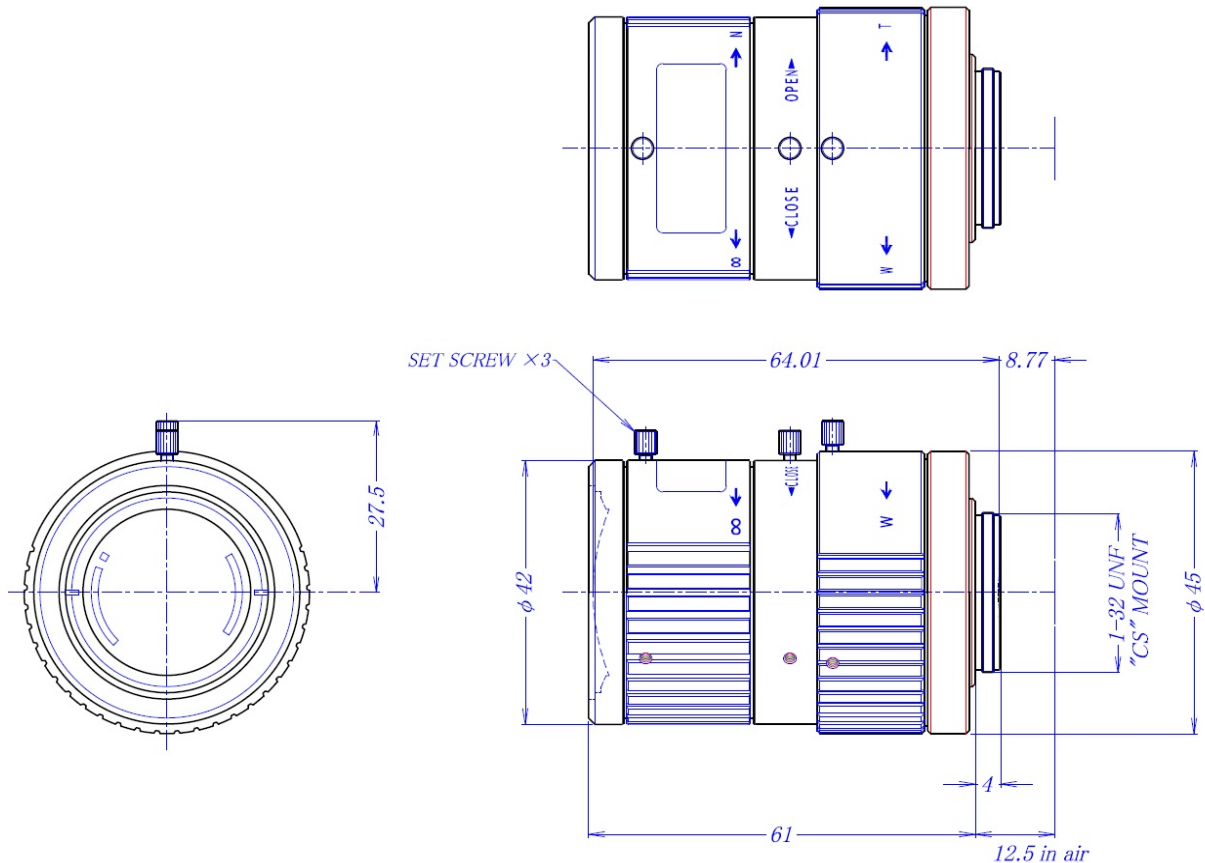

## E3Z4518CS-MPIR

3X 4.5mm-13.2mm F1.8

for 1/1.8" type Megapixel Day&Night Camera, Vari-focal Manual Iris  
CS-Mount

Model No.	E3Z4518CS-MPIR		Effective	Front	φ25.1mm		
Focal Length	4.5mm - 13.2mm		Lens Aperture	Rear	φ10.0mm		
Max. Aperture Ratio	1 : 1.8		Back Focal Length		18.8mm - 8.8mm		
Max. Image Format	7.2mm x 5.4mm (φ 9mm)		Flange Back Length		12.5mm		
Operation Range	Iris	F1.8 - CLOSE		Mount	CS-Mount		
	Focus	0.5m - Inf.		Filter Size	—		
	Zoom	4.5mm - 13.2mm					
Control	Iris	Manual		Dimensions	φ42mm x 61mm		
	Focus	Manual		Weight	148g		
	Zoom	Manual					
Angle of View	D	1/1.8 type	112.8 °-40.1°	1/1.8 type	112.8 °-40.1°	1/2 type	110.2 °-39.2°
	H		16:9		105.3°- 35.3°		4:3
	V		72.4°- 20.3°		84.0°- 24.8°		59.8°- 21.5°
Operating Temperature	-10°C - +50°C						

### Dimensions

Specification is subject to change without notice.