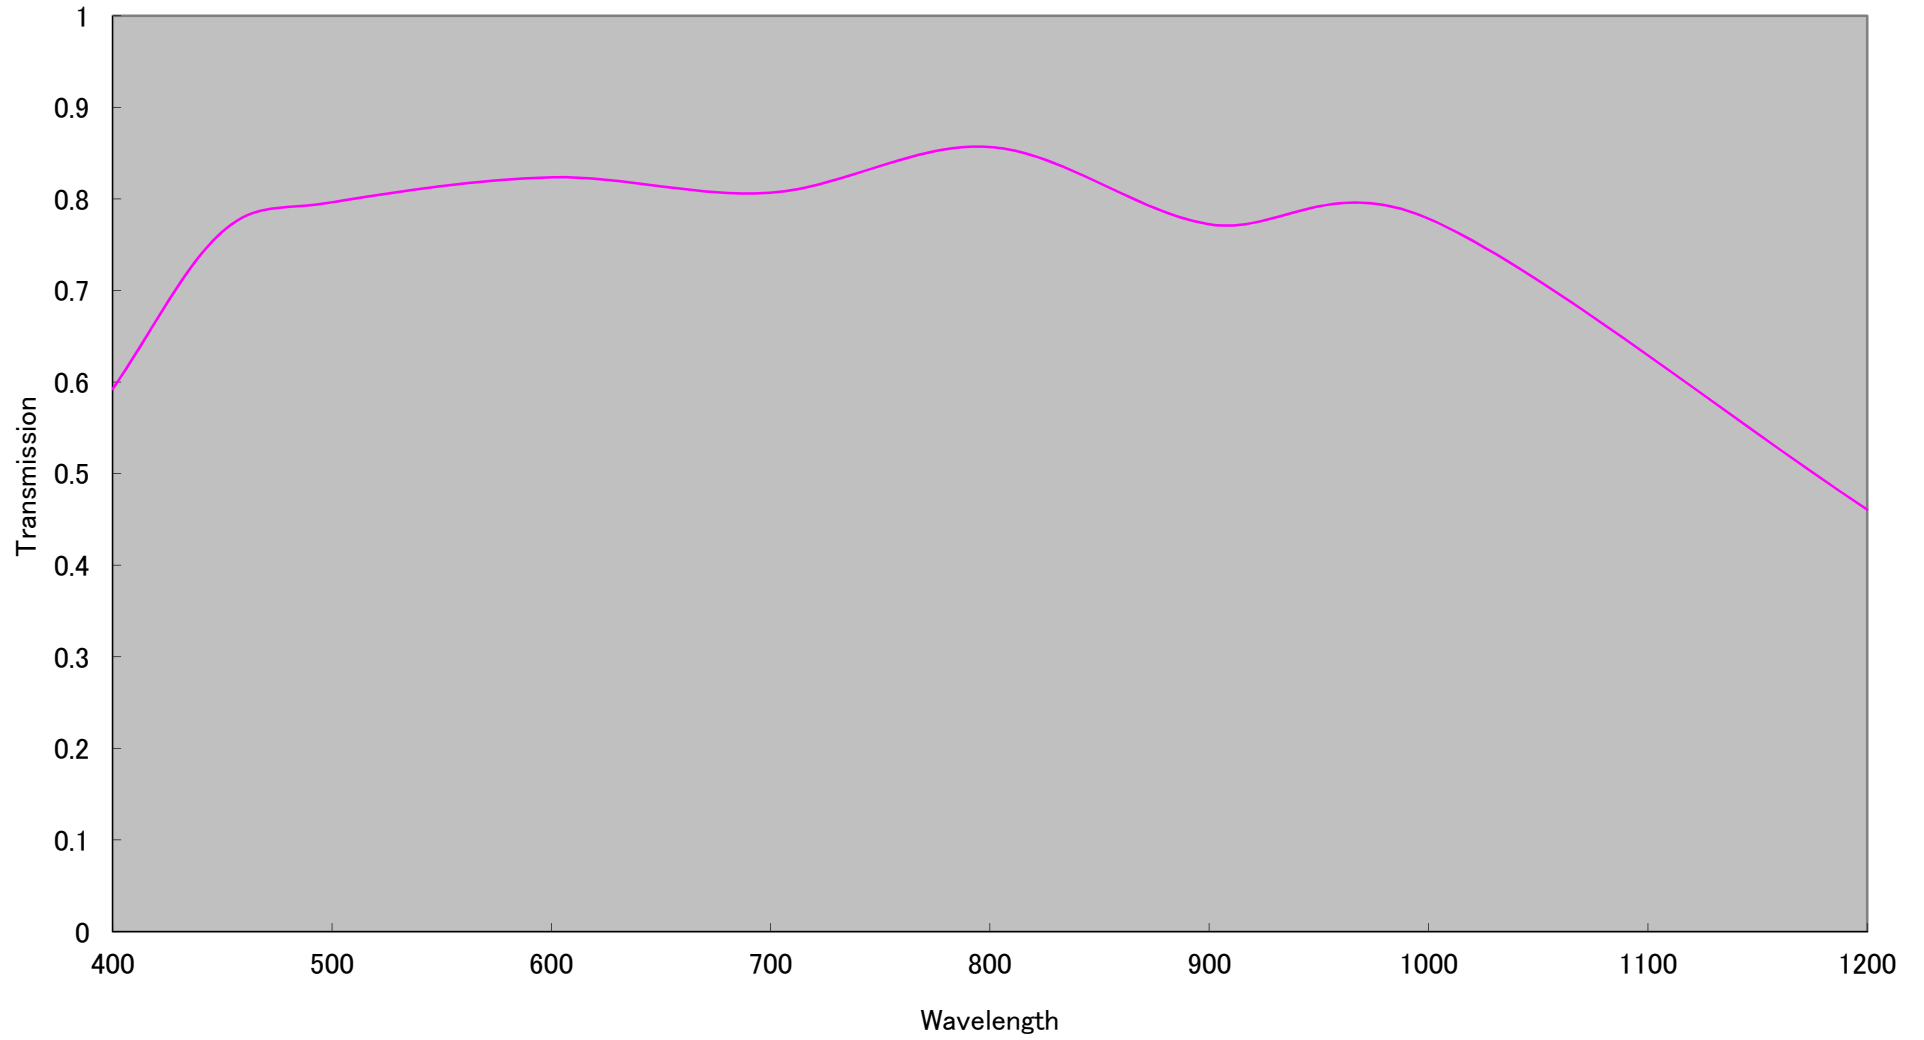

LMZ16160 (1075) Transmission