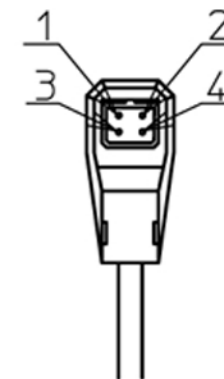

① IRIS CABLE
(VIDEO CONTROL)

(+) RED	INPUT VOLTAGE
(-) BLACK	GROUND
WHITE	VIDEO SIGNAL
GREEN	REMOTE CONTROL

② MOTOR CABLE

(+) GREEN	FOCUS NEAR
(+) BLACK	FOCUS FAR
(+) YELLOW	ZOOM IN
(+) RED	ZOOM OUT

(+) BROWN	POT. SUPPLY
BLUE	FOCUS ERROR
(-) WHITE	POT. RETURN
GRAY	ZOOM ERROR

SPECIFICATION

1. USE	FOR 1" COLOR ,B/W CAMERA	
2. FOCAL LENGTH	f=16~160mm	
3. IRIS RANGE	F= 1.9 ~ 22	
4. IMAGE SIZE	φ16 (12.8x9.6)	
5. BACK FOCAL LENGTH	35.1mm in air	
6. FLANGE FOCAL LENGTH	17.526mm in air	
7. FOCUS RANGE	∞ ~ 1.7 m	
8. FIELD ANGLE	DIA.	(W) 52.4 ° (T) 5.6 °
	HOL.	42.7 ° 4.6 °
	VER.	32.5 ° 3.5 °
9. DISTORTION (TV)	-1.4 % 2.8 %	
10. LENS CONSTRUCTION	14 GROUPS 18 ELEMENTS	
11. CLEAR APERTURE	FRONT φ71 REAR φ19.7	
12. WEIGHT	1350g	

DC (DIRECT CONTROL)

DRIVE COIL	RESISTOR	190Ω (20°)
	COLOR	RED(+) 3pin BLACK 4pin
BRAKE COIL	RESISTOR	1150Ω (20°)
	COLOR	YELLOW(+) 2pin GREEN 1pin
DRIVE VOLT.	OPEN	+4V
	CLOSE	0V
		W/CLOSING SPRING

		尺度	1/1	承認	八木	製	大
		機種名	LMZ16160AMPDC-IR				
		機種番	1" f16-160mm F1.9				
2012.04.09		作成年月日					