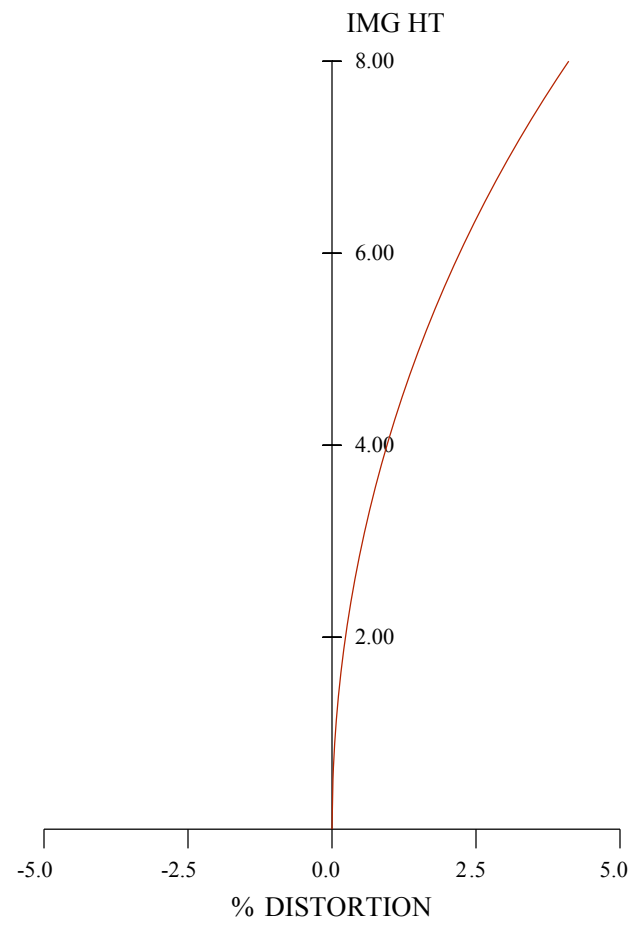

DISTORTION