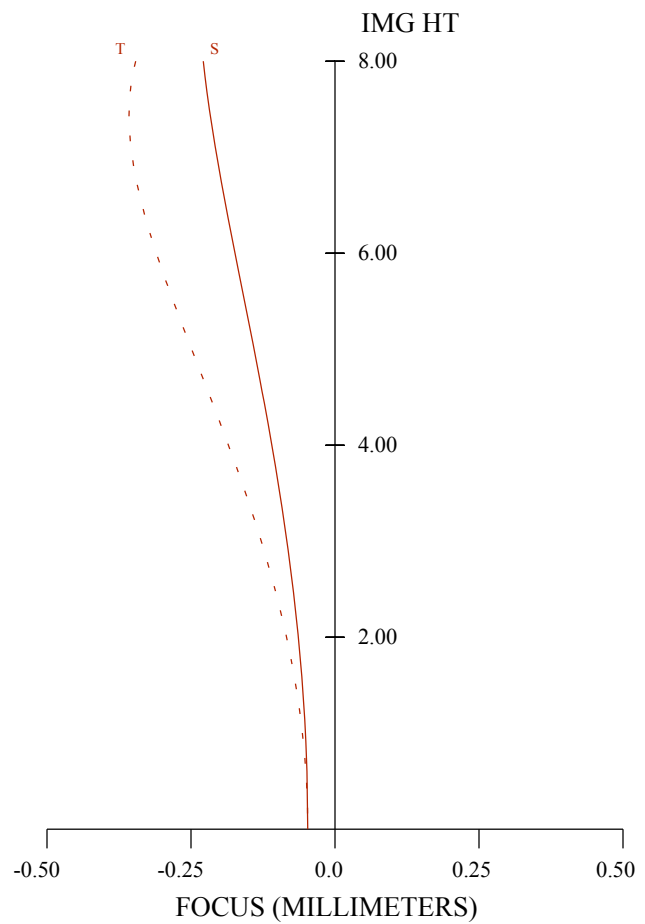

ASTIGMATIC FIELD CURVES