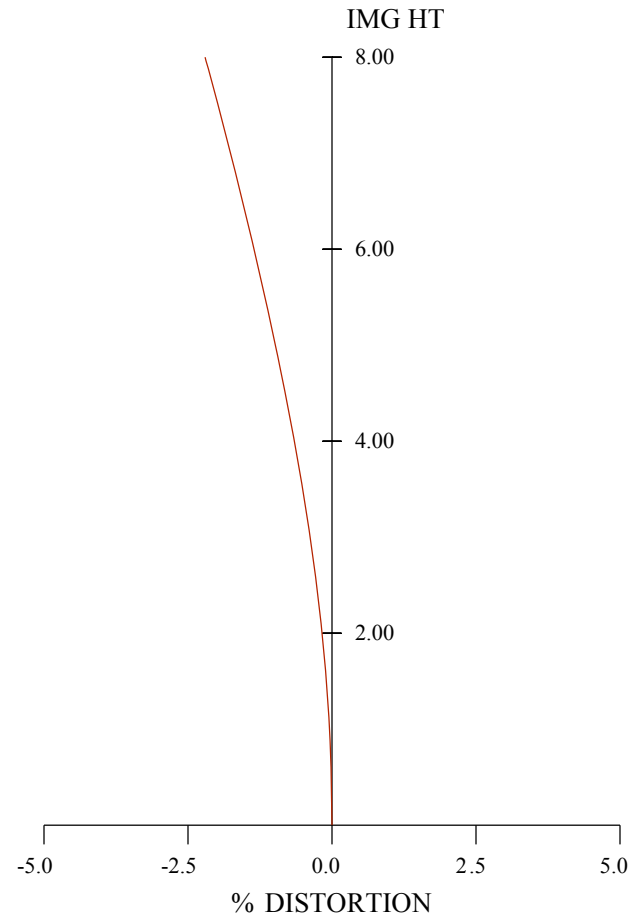

DIFFRACTION MTF

----- DIFFRACTION LIMIT
----- AXIS
----- T 0.3 FIELD (0.74 °)
----- R
----- T 0.7 FIELD (1.48 °)
----- R
----- T 1.0 FIELD (2.22 °)
----- R

WAVELENGTH
1500.0 NM

ASTIGMATIC FIELD CURVES

DISTORTION