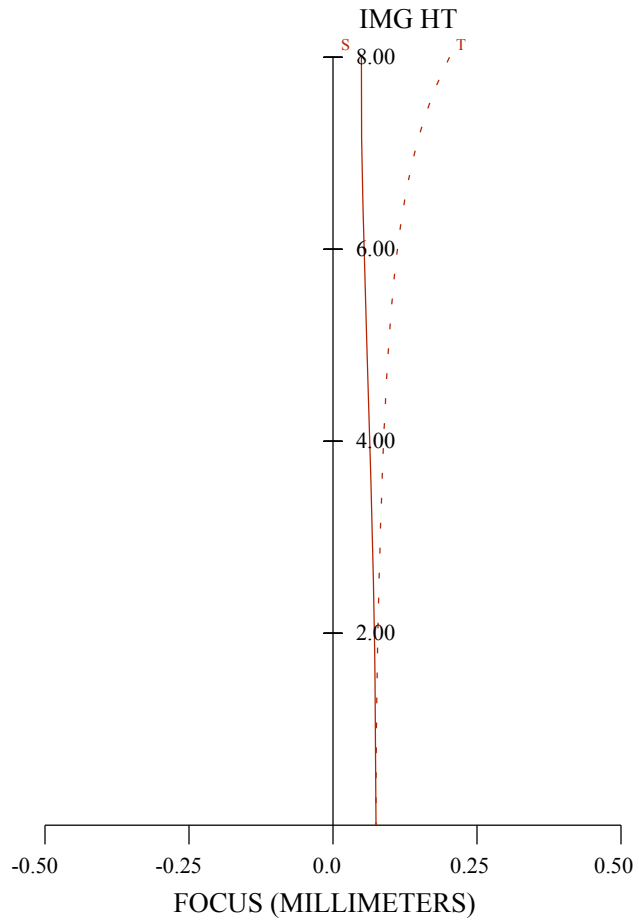

SPECIFICATION

1. USE	FOR 1" COLOR ,B/W CAMERA	
2. FOCAL LENGTH	f=16~160mm	
3. IRIS RANGE	F= 1.9 ~ 22	
4. IMAGE SIZE	φ16 (12.8x9.6)	
5. BACK FOCAL LENGTH	35.1mm in air	
6. FLANGE FOCAL LENGTH	17.526mm in air	
7. FOCUS RANGE	∞ ~ 1.7 m	
8. FIELD ANGLE	DIA.	(W) 52.4 ° (T) 5.6 °
	HOL.	42.7 ° 4.6 °
	VER.	32.5 ° 3.5 °
9. DISTORTION (TV)	-1.4 % 2.8 %	
10. LENS CONSTRUCTION	14 GROUPS 18 ELEMENTS	
11. CLEAR APERTURE	FRONT φ71 REAR φ19.7	
12. WEIGHT	1350g	

LMZ16160_16mm_inf

DIFFRACTION MTF

----- DIFFRACTION LIMIT
----- AXIS
----- T 0.3 FIELD (6.73 °)
----- R 0.7 FIELD (13.28 °)
----- T 0.7 FIELD (13.28 °)
----- R 1.0 FIELD (19.50 °)
----- T 1.0 FIELD (19.50 °)
----- R

WAVELENGTH
1500.0 NM

LMZ16160_100mm_inf

DIFFRACTION MTF

----- DIFFRACTION LIMIT
----- AXIS
----- T 0.3 FIELD (1.19 °)
----- R 0.7 FIELD (2.37 °)
----- T 1.0 FIELD (3.55 °)
----- R

WAVELENGTH
1500.0 NM

LMZ16160_160mm_inf

DIFFRACTION MTF

----- DIFFRACTION LIMIT
----- AXIS
----- T 0.3 FIELD (0.74 °)
----- R
----- T 0.7 FIELD (1.48 °)
----- R
----- T 1.0 FIELD (2.22 °)
----- R

WAVELENGTH
1500.0 NM

ASTIGMATIC FIELD CURVES

DISTORTION