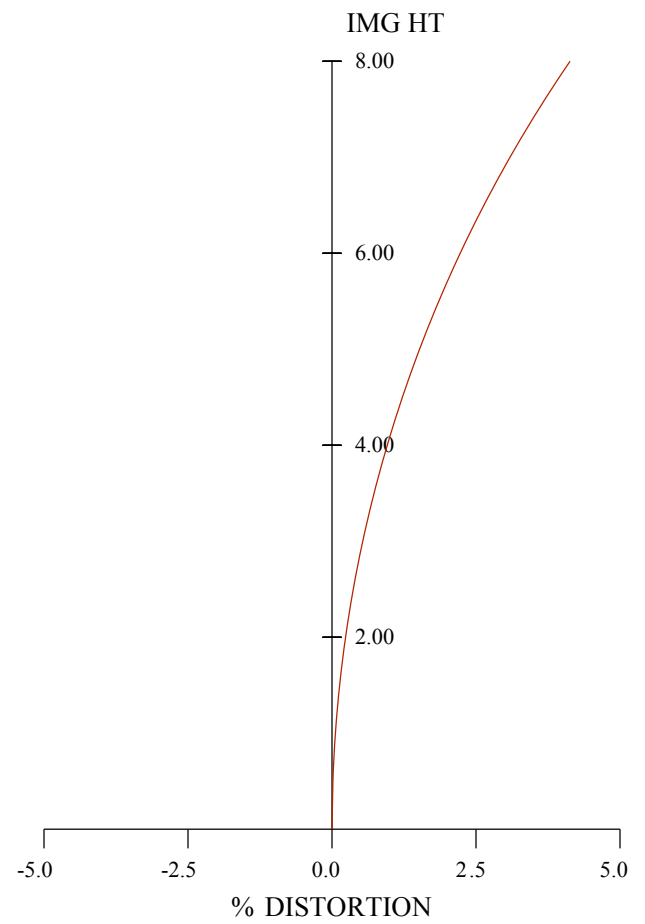

DISTORTION