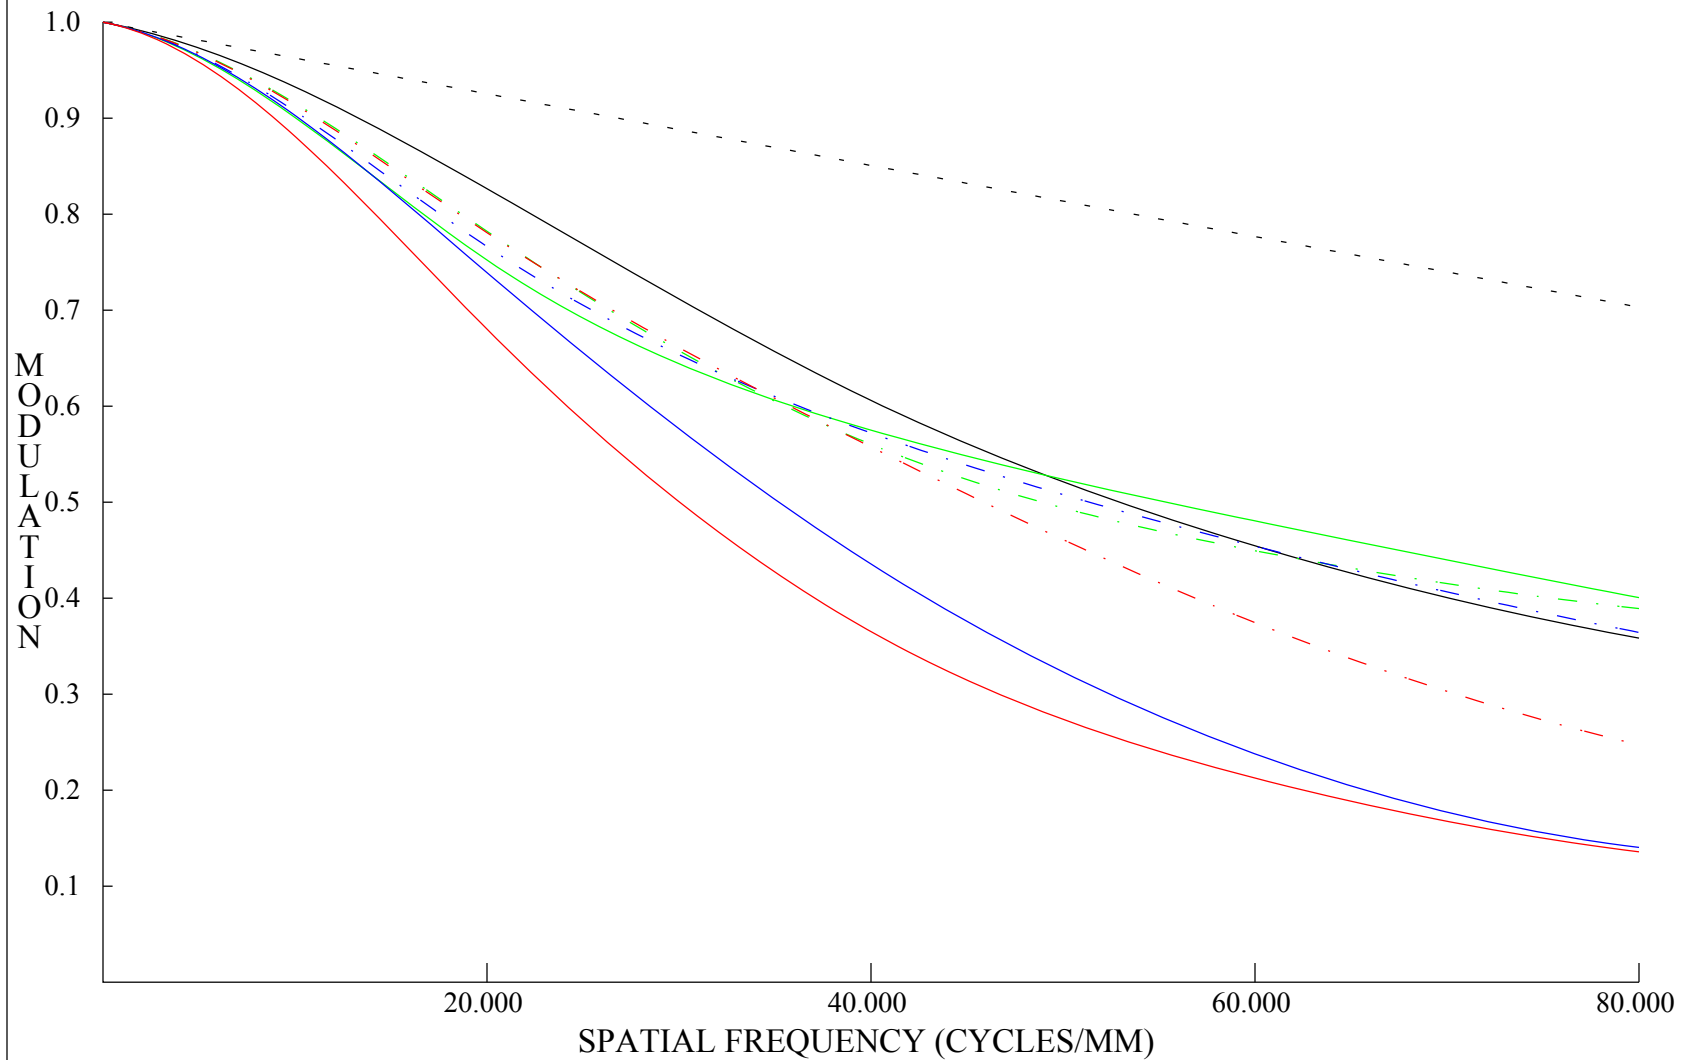

WAVELENGTH
1500.0 NM

LMZ16160_100mm_inf

DIFFRACTION MTF

----- DIFFRACTION LIMIT
----- AXIS
----- T 0.3 FIELD (1.19 °)
----- R 0.7 FIELD (2.37 °)
----- T 1.0 FIELD (3.55 °)
----- R

WAVELENGTH
1500.0 NM

LMZ16160_160mm_inf

DIFFRACTION MTF

----- DIFFRACTION LIMIT
----- AXIS
----- T 0.3 FIELD (0.74 °)
----- R
----- T 0.7 FIELD (1.48 °)
----- R
----- T 1.0 FIELD (2.22 °)
----- R

WAVELENGTH
1500.0 NM

ASTIGMATIC FIELD CURVES

DISTORTION