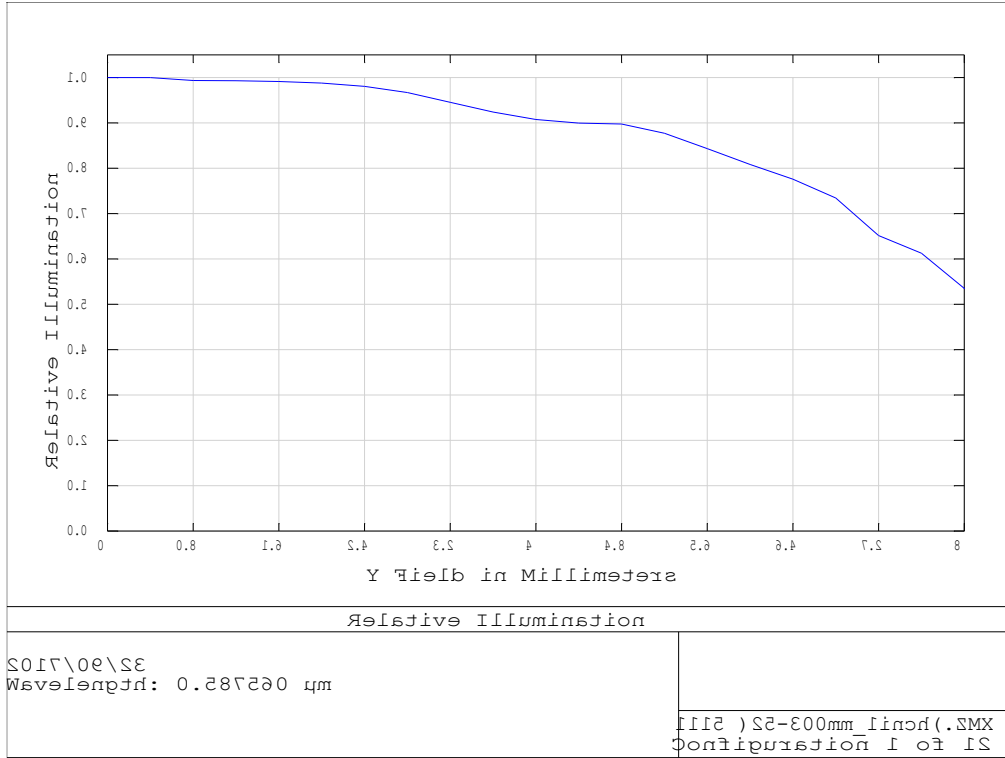

LMZ16160

Relative Illumination

Wide