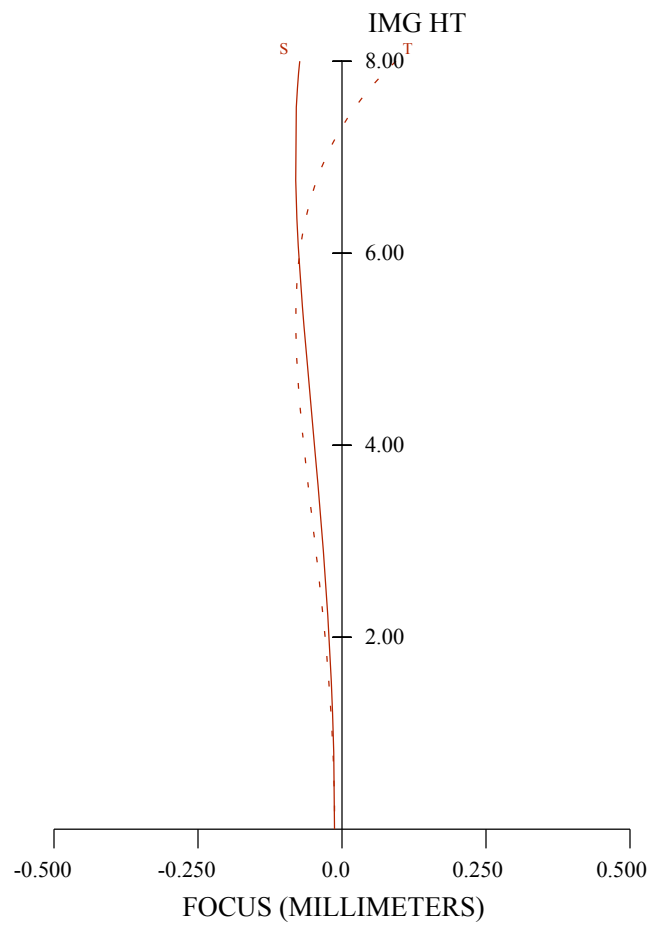

ASTIGMATIC FIELD CURVES