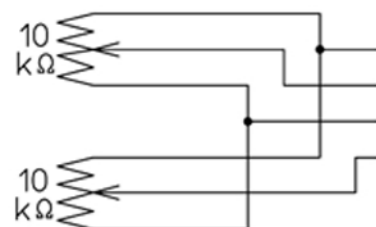

① IRIS CABLE
(VIDEO CONTROL)

(+) RED	INPUT VOLTAGE
(-) BLACK	GROUND
WHITE	VIDEO SIGNAL
GREEN	REMOTE CONTROL

② MOTOR CABLE

(+) GREEN	FOCUS NEAR
(+) BLACK	FOCUS FAR
(+) YELLOW	ZOOM IN
(+) RED	ZOOM OUT

(+) BROWN	POT. SUPPLY
BLUE	FOCUS ERROR
(-) WHITE	POT. RETURN
GRAY	ZOOM ERROR

SPECIFICATION

1. USE	FOR 1" COLOR ,B/W CAMERA	
2. FOCAL LENGTH	f=16~160mm	
3. IRIS RANGE	F= 1.9 ~ 22	
4. IMAGE SIZE	φ16 (12.8x9.6)	
5. BACK FOCAL LENGTH	35.1mm in air	
6. FLANGE FOCAL LENGTH	17.526mm in air	
7. FOCUS RANGE	∞ ~ 1.7 m	
8. FIELD ANGLE	DIA.	(W) 52.4 ° (T) 5.6 °
	HOL.	42.7 ° 4.6 °
	VER.	32.5 ° 3.5 °
9. DISTORTION (TV)	-1.4 % 2.8 %	
10. LENS CONSTRUCTION	14 GROUPS 18 ELEMENTS	
11. CLEAR APERTURE	FRONT φ71 REAR φ19.7	
12. WEIGHT	1350g	

DC (DIRECT CONTROL)

DRIVE COIL	RESISTOR	190Ω (20°)
	COLOR	RED(+) 3pin BLACK 4pin
BRAKE COIL	RESISTOR	1150Ω (20°)
	COLOR	YELLOW(+) 2pin GREEN 1pin
DRIVE VOLT.	OPEN	+4V
	CLOSE	0V
		W/CLOSING SPRING

		尺度	1/1	承認	八木	製	大
		機種名	LMZ16160AMPDC-IR				
		機種番	1" f16-160mm F1.9				
2012.04.09		作成年月日					