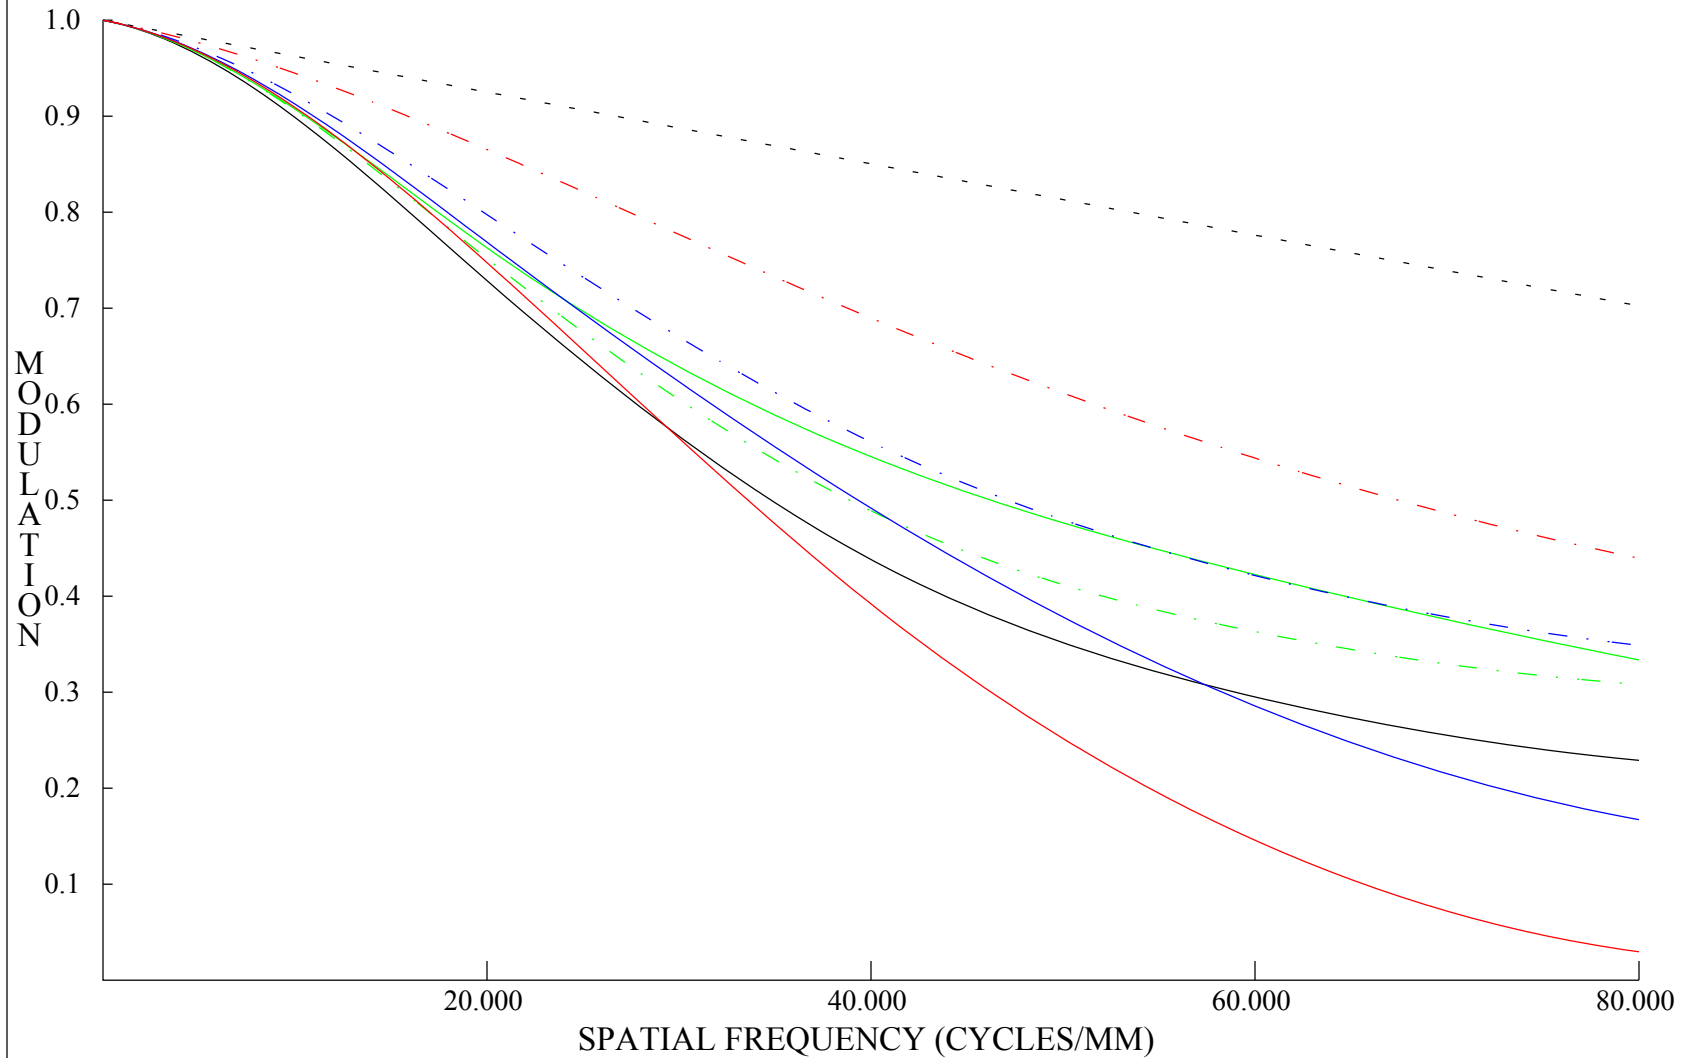

LMZ16160_16mm_inf

DIFFRACTION MTF

----- DIFFRACTION LIMIT
----- AXIS
----- T 0.3 FIELD (6.73 °)
----- R 0.7 FIELD (13.28 °)
----- T 0.7 FIELD (13.28 °)
----- R 1.0 FIELD (19.50 °)
----- T 1.0 FIELD (19.50 °)
----- R

WAVELENGTH
1500.0 NM