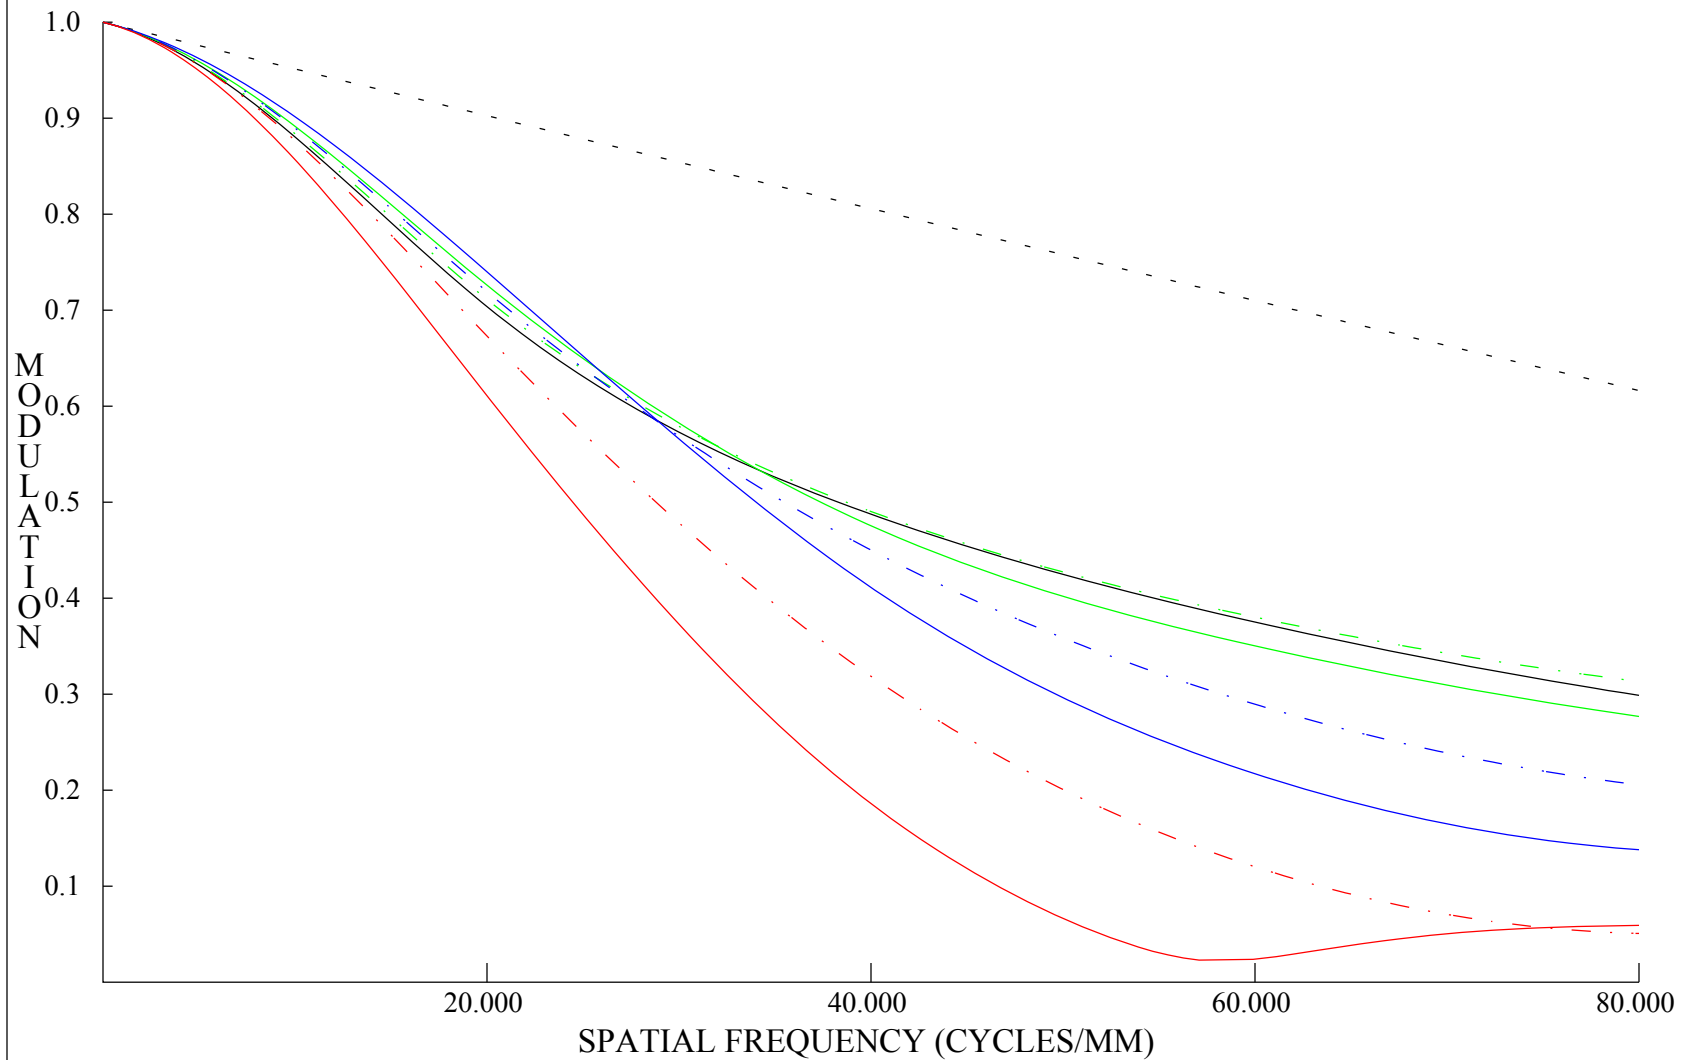

WAVELENGTH
1500.0 NM

LMZ16160_100mm_inf

DIFFRACTION MTF

----- DIFFRACTION LIMIT
----- AXIS
----- T 0.3 FIELD (1.19 °)
----- R 0.7 FIELD (2.37 °)
----- T 1.0 FIELD (3.55 °)
----- R

WAVELENGTH
1500.0 NM

LMZ16160_160mm_inf

DIFFRACTION MTF

----- DIFFRACTION LIMIT
----- AXIS
----- T 0.3 FIELD (0.74 °)
----- R
----- T 0.7 FIELD (1.48 °)
----- R
----- T 1.0 FIELD (2.22 °)
----- R

WAVELENGTH
1500.0 NM

ASTIGMATIC FIELD CURVES

DISTORTION