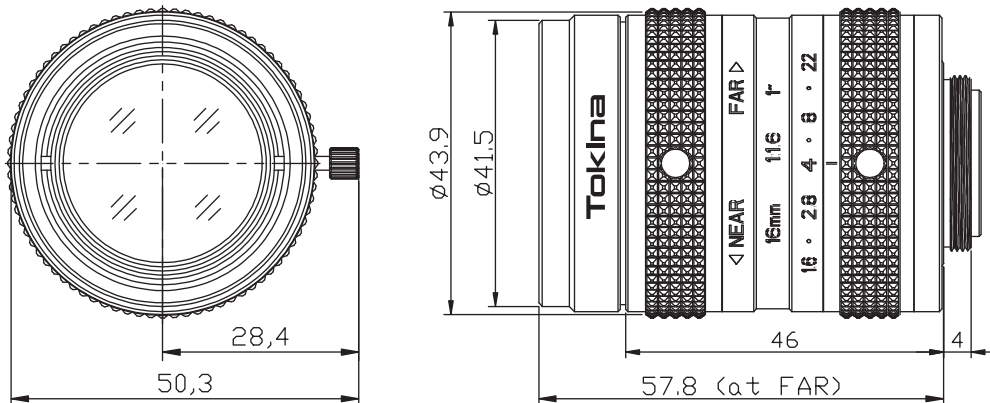

TC1616-5MP

1" f=16mm F/1.6 5Megapixel Lens

● SPECIFICATIONS

MODEL NUMBER		TC1616-5MP	FILTER SIZE	M37.5 X 0.5
IMAGE FORMAT		1-inch	DIMENSIONS	φ 47.5 x 57.8 mm
FOCAL LENGTH		16 mm	WEIGHT	201 g
MAXIMUM APERTURE		F1:1.6	OPERATING TEMPERATURE	-10°C -+50°C
APERTURE RANGE		F1.6-22	MOUNT	C-mount
M.O.D.		0.35 m	FLANGE BACK	17.526 mm
ANGLE OF VIEW (at 1 inch)	HORIZONTAL	44.2 °	BACK FOCAL LENGTH	12.17 mm
	VERTICAL	33.5 °		
				5 Megapixel

For 1.0inch sensor up to 5.0micron

● DIMENSIONS

UNIT: mm