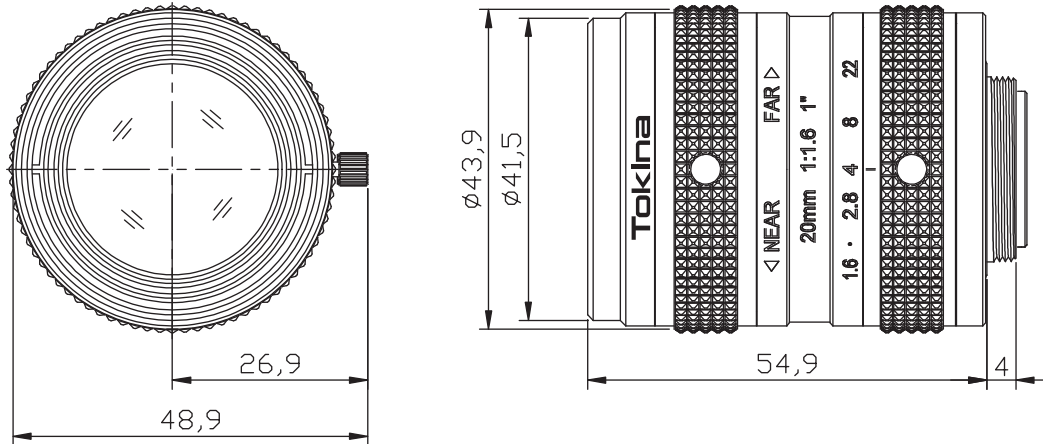

## 1" f=20mm F/1.6 5Megapixel Lens

### ● SPECIFICATIONS

MODEL NUMBER		TC2016-5MP	FILTER SIZE	M39.0X0.5
IMAGE FORMAT		1-inch	DIMENSIONS	φ 43x 54.95mm
FOCAL LENGTH		20mm	WEIGHT	163g
MAXIMUM APERTURE		F1:1.6	OPERATING TEMPERATURE	-10°C -+50°C
APERTURE RANGE		F1.6-22	MOUNT	C-mount
M.O.D.		0.45 m	FLANGE BACK	17.526mm
ANGLE OF VIEW (at 1 inch)	HORIZONTAL	36.1 °	BACK FOCAL LENGTH	12.19mm
	VERTICAL	27.2 °		
				5Megapixel

For 1.0inch sensor up to 5.0micron

### ● DIMENSIONS

UNIT: mm