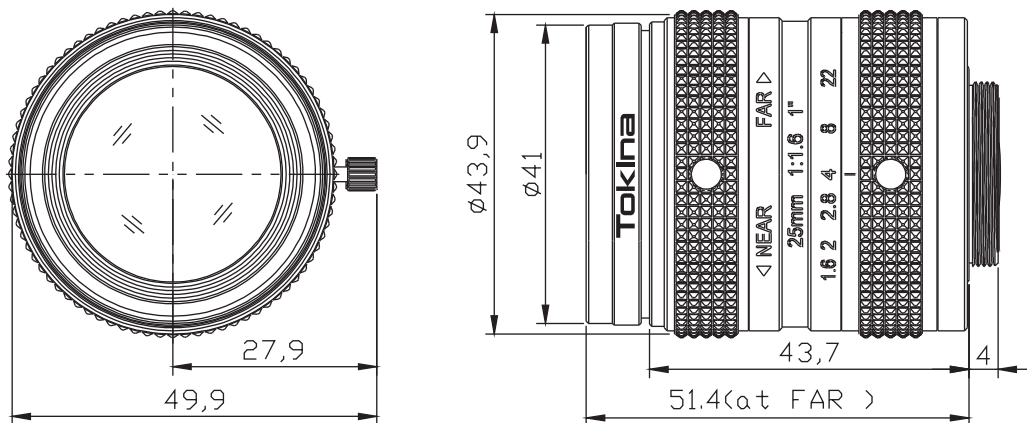

## 1" f=25mm F/1.6 5Megapixel Lens

### ● SPECIFICATIONS

MODEL NUMBER		TC2516-5MP	FILTER SIZE	M39.0X0.5
IMAGE FORMAT		1-inch	DIMENSIONS	φ 43 x 51.38mm
FOCAL LENGTH		25mm	WEIGHT	157g
MAXIMUM APERTURE		F1:1.6	OPERATING TEMPERATURE	-10°C -+50°C
APERTURE RANGE		F1.6-22	MOUNT	C-mount
M.O.D.		0.45 m	FLANGE BACK	17.526mm
ANGLE OF VIEW (at 1 inch)	HORIZONTAL	29.0 °	BACK FOCAL LENGTH	12.6mm
	VERTICAL	21.8 °		
				5Megapixel

For 1.0inch sensor up to 5.0micron

### ● DIMENSIONS

UNIT: mm