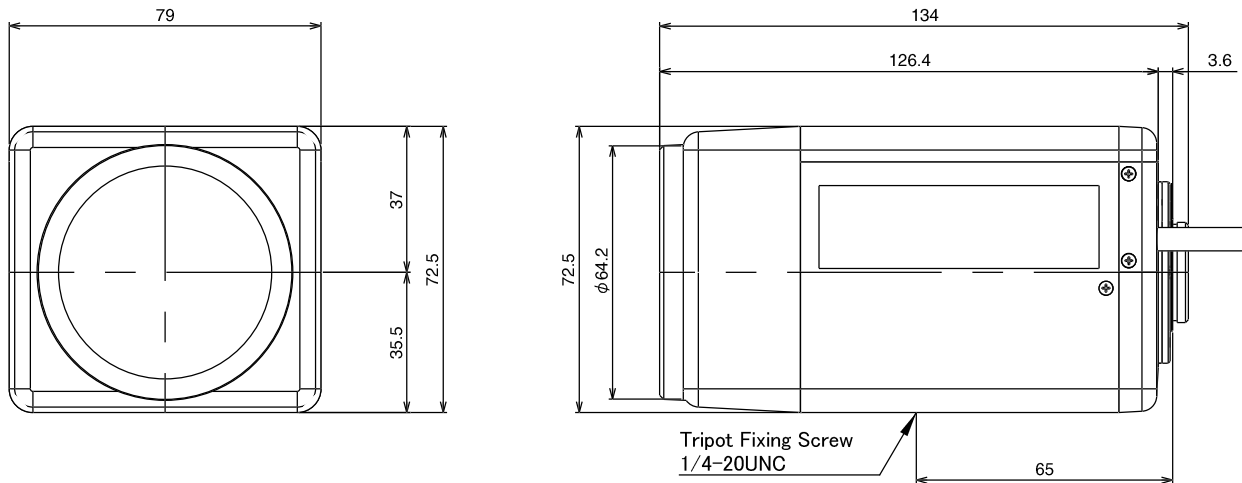

HZ8136R-MP2

【SPECIFICATIONS】 1/2" Megapixel Motorized Zoom Lens

Image Size: $\frac{1}{2}$ $\frac{1}{3}$

Focal Length: 8~136mm
 Maximum Relative Aperture: 1:1.6
 Iris: F1.6~Close
 Zoom Ratio: 17X
 Angle Field of View: 43.6 × 33.4 deg. at 8mm
 2.7 × 2.2 deg. at 136mm
 Image Size: 6.4 × 4.8mm (φ8mm)
 Minimum Object Distance: 1.8m(From Front Vertex)
 Optical Back Focal Distance: 19.33mm(In Air)
 Flange Back: 17.526mm

Operation: Zoom: Motorized(DC±6.4V, Max40mA)
 Speed Approx.4 sec.
 Focus: Motorized(DC±6.4V, Max40mA)
 Speed Approx. 5 sec.
 Iris: Motorized(DC±6.4V, Max40mA)
 Speed Approx. 5 sec.
 Operation Temperature: -10 to +50°C
 Mount: C-Mount(Adjustable Lens Position)
 Filter Size: 58mm P0.75
 Size: 79 × 72.5 × 130mm
 Weight: Approx.650g

【COMPOSITION】

- Lens.....1
- Lens Cap.....1
- Dust Cap.....1

4-Conductor Connector(Female) 1
 (Any 4-conductor cable of external dia 6mm to be prepared separately.)

【DIMENSION】

Unit:mm

【CIRCUIT DIAGRAM】