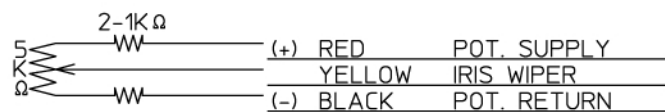

① POT. CABLE

② MOTOR CABLE

SPECIFICATION

1. USE	FOR 2/3" COLOR B/W CAMERA	
2. FOCAL LENGTH	f=11~77mm	
3. IRIS RANGE	F= 1.6 ~ 16	
4. IMAGE SIZE	ø11 (6.6x8.8)	
5. BACK FOCAL LENGTH	14.2mm in air	
6. FLANGE FOCAL LENGTH	17.526mm in air	
7. FOCUS RANGE	∞ ~ 1.5 m	
8. FIELD ANGLE	DIA.	(W) 53.1 ° (T) 8.1 °
	HQ.	43.3 ° 6.6 °
	VER.	32.9 ° 5.0 °
9. DISTORTION (TV)	-0.7 % 1.1 %	
10. LENS CONSTRUCTION	15 GROUPS 18 ELEMENTS	
11. CLEAR APERTURE	FRONT ø57 REAR ø14.4	
12. WEIGHT	760g	