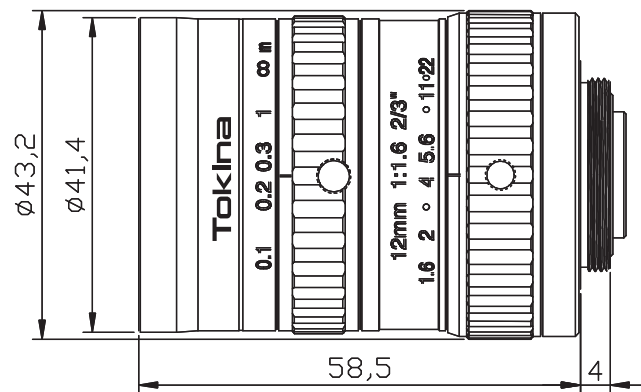

TC1216-10MP

2/3" f=12mm F/1.6 10Megapixel Lens

● SPECIFICATIONS

MODEL NUMBER		TC1216-10MP	FILTER SIZE	M37.5 X0.5
IMAGE FORMAT		2/3-inch	DIMENSIONS	φ 43.2 x 58.5mm
FOCAL LENGTH		12mm	WEIGHT	178g
MAXIMUM APERTURE		F1:1.6	OPERATING TEMPERATURE	-10°C -+50°C
APERTURE RANGE		F1.6-22	MOUNT	C-mount
M.O.D.		0.1m	FLANGE BACK	17.526mm
ANGLE OF VIEW (at 2/3 inch)	HORIZONTAL	39.8 °	BACK FOCAL LENGTH	12.42mm
	VERTICAL	30.4 °		

Up to 2.4micron CX625 (3.45micron)

● DIMENSIONS

UNIT: mm