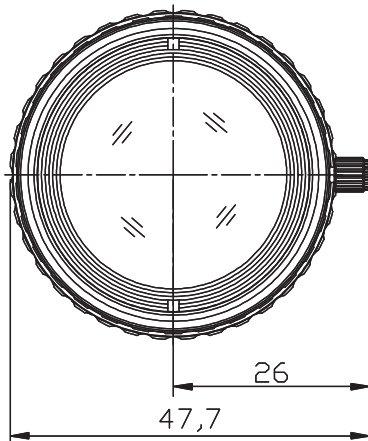

TC1216-10MP

2/3" f=12mm F/1.6 10Megapixel Lens

● SPECIFICATIONS

MODEL NUMBER		TC1216-10MP	FILTER SIZE	M37.5 X0.5
IMAGE FORMAT		2/3-inch	DIMENSIONS	φ 43.2 x 58.5mm
FOCAL LENGTH		12mm	WEIGHT	178g
MAXIMUM APERTURE		F1:1.6	OPERATING TEMPERATURE	-10°C -+50°C
APERTURE RANGE		F1.6-22	MOUNT	C-mount
M.O.D.		0.1m	FLANGE BACK	17.526mm
ANGLE OF VIEW (at 2/3 inch)	HORIZONTAL	39.8 °	BACK FOCAL LENGTH	12.42mm
	VERTICAL	30.4 °		

Up to 2.4micron CX625 (3.45micron)

● DIMENSIONS

UNIT: mm