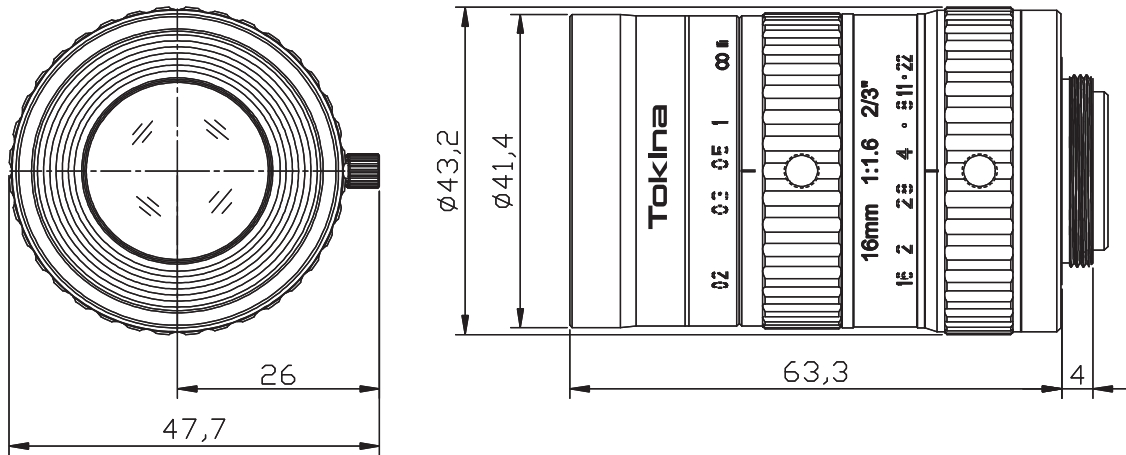

TC1616-10MP

2/3" f=16mm F/1.6 10Megapixel Lens

● SPECIFICATIONS

MODEL NUMBER		TC1616-10MP	FILTER SIZE	M37.5 X0.5
IMAGE FORMAT		2/3-inch	DIMENSIONS	φ 43.2 x 63.3mm
FOCAL LENGTH		16mm	WEIGHT	181g
MAXIMUM APERTURE		F1:1.6	OPERATING TEMPERATURE	-10°C -+50°C
APERTURE RANGE		F1.6-22	MOUNT	C-mount
M.O.D.		0.2m	FLANGE BACK	17.526mm
ANGLE OF VIEW (at 2/3 inch)	HORIZONTAL	30.8 °	BACK FOCAL LENGTH	12.36mm
	VERTICAL	23.4 °		
				10Megapixel

Up to 2.4micron CX625 (3.45micron)

● DIMENSIONS

UNIT: mm