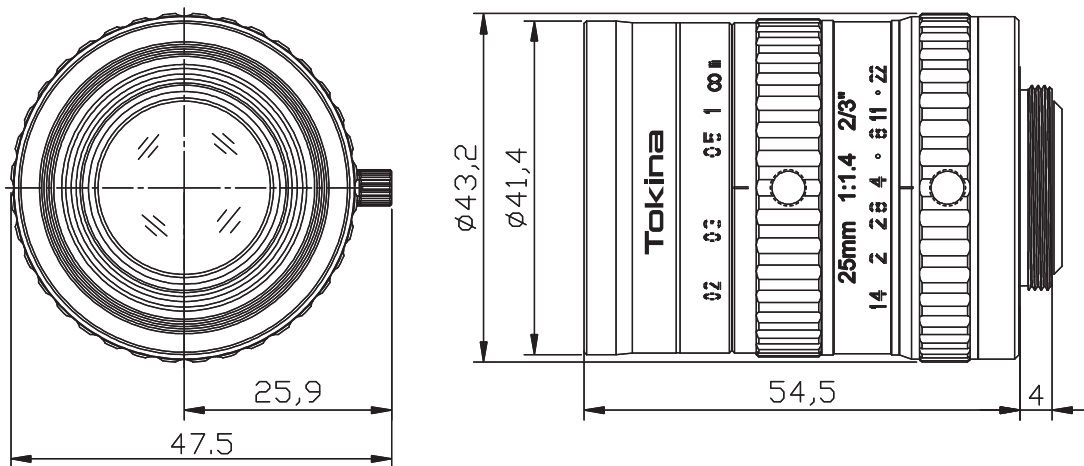

TC2514-10MP

2/3" f=25mm F/1.4 10Megapixel Lens

● SPECIFICATIONS

MODEL NUMBER		TC2514-10MP	FILTER SIZE	M37.5 X0.5
IMAGE FORMAT		2/3-inch	DIMENSIONS	φ 43.2 x 54.5mm
FOCAL LENGTH		25mm	WEIGHT	148g
MAXIMUM APERTURE		F1:1.4	OPERATING TEMPERATURE	-10°C -+50°C
APERTURE RANGE		F1.4-22	MOUNT	C-mount
M.O.D.		0.2m	FLANGE BACK	17.526mm
ANGLE OF VIEW (at 2/3 inch)	HORIZONTAL	20.0 °	BACK FOCAL LENGTH	12.78mm
	VERTICAL	15.0 °		
				10Megapixel

Up to 2.4micron CX625 (3.45micron)

● DIMENSIONS

UNIT: mm