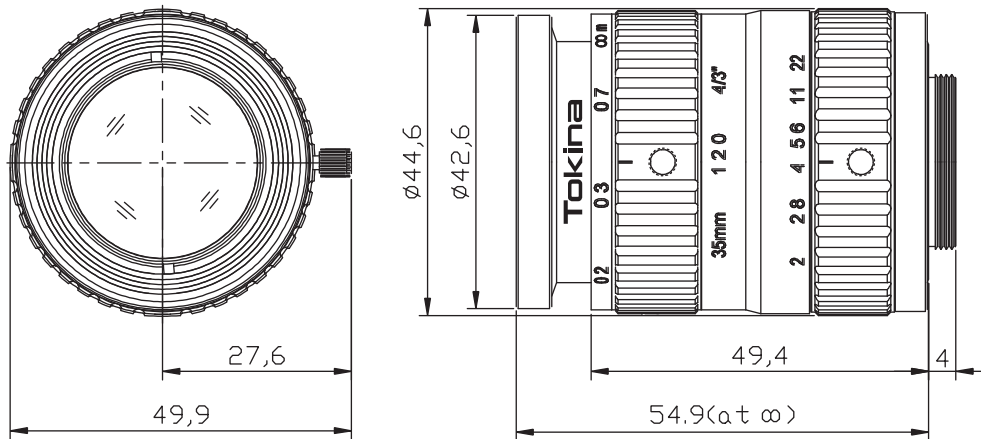

TC3520-12MP

4/3" f=35mm F/2.0 12Megapixel Lens

● SPECIFICATIONS

MODEL NUMBER		TC3520-12MP	FILTER SIZE	M40.5X0.5
IMAGE FORMAT		4/3-inch	DIMENSIONS	φ 44.6x 54.9mm
FOCAL LENGTH		35mm	WEIGHT	173g
MAXIMUM APERTURE		F1:2.0	OPERATING TEMPERATURE	-10°C -+50°C
APERTURE RANGE		F2.0-22	MOUNT	C-mount
M.O.D.		0.2 m	FLANGE BACK	17.526mm
ANGLE OF VIEW (at 4/3 inch)	HORIZONTAL	29.6 °	BACK FOCAL LENGTH	18.65mm
	VERTICAL	22.4 °		

● DIMENSIONS

UP to 4.7micron.

CMV8000(5.5micron) AI-08050(5.5micron)

KAI-10100(4.75micron) KAC-12040(4.7micron)

UNIT: mm