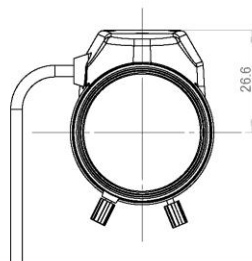

Tokina

VARIFOCAL LENS

TVR0616DC $f = 6 - 60\text{mm}$ $F/1.6$ DC Auto Iris

SPECIFICATION

MODEL NUMBER		TVR0616DC
IMAGE FORMAT		1/3 inch
MOUNT		CS
FOCAL LENGTH		6 - 60mm
MAXIMUM APERTURE		F1.6
APERTURE RATIO		F1.6 - 360
BACK FOCAL LENGTH		12.65 - 16.09mm
M.O.D.		0.1m
ANGLE OF VIEW	DIAGONAL	W54.39° ~ T5.89°
	HORIZONTAL	W43.62° ~ T4.73°
	VERTICAL	W32.73° ~ T3.55°
DIMENSIONS		∅37.5 × W46.0 × L74.0mm
WEIGHT		110g
OPERATING TEMPERATURE		-10°C ~ 45°C
CONTROLS	IRIS	Auto (DC Drive)
	FOCUS	Manual
	ZOOM	Manual

●DC AUTO IRIS

CABLE COLOR	CONNECTION	PIN No.
RED	DAMPING COIL-	1
BLACK	DAMPING COIL+	2
WHITE	DRIVING COIL+	3
GREEN	DRIVING COIL-	4

JEITA E4-191J-100

Galvano meter coil resistor

DRIVING COIL $190\Omega \pm 10\%$ (20°C)

DAMPING $190\Omega \pm 10\%$ (20°C)

DESIGN AND SPECIFICATIONS ARE SUI