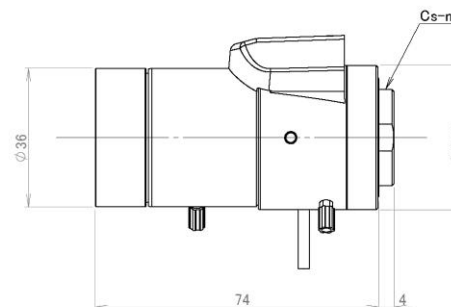

Tokina

VARIFOCAL LENS

TVR0616DC $f = 6 - 60\text{mm}$ $F/1.6$ DC Auto Iris

SPECIFICATION

MODEL NUMBER		TVR0616DC
IMAGE FORMAT		1/3 inch
MOUNT		CS
FOCAL LENGTH		6 - 60mm
MAXIMUM APERTURE		F1.6
APERTURE RATIO		F1.6 - 360
BACK FOCAL LENGTH		12.65 - 16.09mm
M.O.D.		0.1m
ANGLE OF VIEW	DIAGONAL	W54.39° ~ T5.89°
	HORIZONTAL	W43.62° ~ T4.73°
	VERTICAL	W32.73° ~ T3.55°
DIMENSIONS		∅37.5 × W46.0 × L74.0mm
WEIGHT		110g
OPERATING TEMPERATURE		-10°C ~ 45°C
CONTROLS	IRIS	Auto (DC Drive)
	FOCUS	Manual
	ZOOM	Manual

●DC AUTO IRIS

CABLE COLOR	CONNECTION	PIN No.
RED	DAMPING COIL-	1
BLACK	DAMPING COIL+	2
WHITE	DRIVING COIL+	3
GREEN	DRIVING COIL-	4

JEITA E4-191J-100

Galvano meter coil resistor

DRIVING COIL $190\Omega \pm 10\%$ (20°C)

DAMPING $190\Omega \pm 10\%$ (20°C)

DESIGN AND SPECIFICATIONS ARE SUI