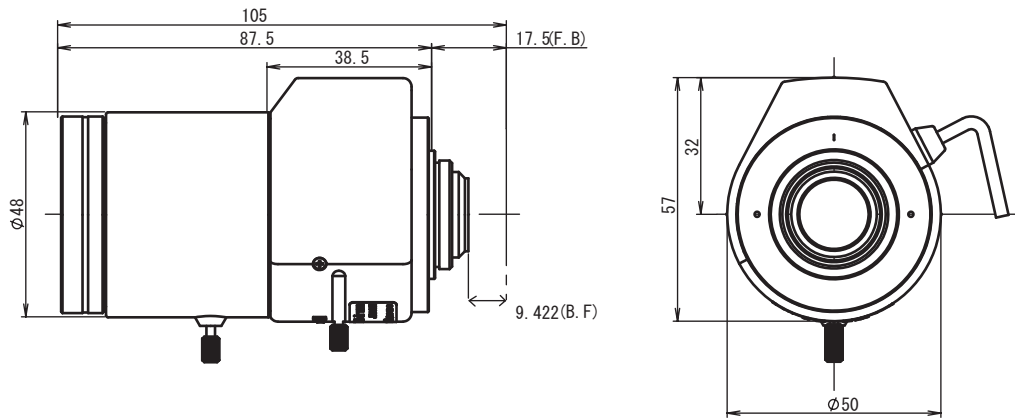

TVR1020HDDCIR

► SPECIFICATIONS

Format size	1/1.8inch (φ 9mm:7.2x5.4mm)	Operation	
Focal Length	10-50mm	Zoom	Manual
Maximum Relative Aperture	1: 2.0	Focus	Manual
Iris	2.0-360	Iris	DC Auto Iris
Zoom Ratio	5x	Operation Temperature	-10°C ~ +50°C
Field of View	40.53° x30.20° (10mm)	Mount	C-Mount
	8.49° x6.37° (50mm)	Size	φ 50x57x87.5mm
M.O.D.	0.3m -1.0m	Weight	260g
Flange Back	17.526mm		
Back Focal Length	9.4-11.6mm		

► FEATURES

- 3.0Mega Pixel
- IR-Correction Day/Night
- Non F-Drop

► DIMENSIONS

Unit:mm

► WIRING

1	Control -
2	Control +
3	Drive +
4	Drive -