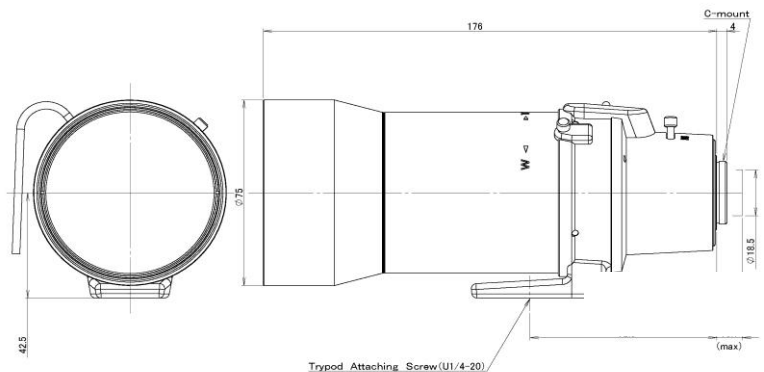

Tokina

VARIFOCAL LENS

TVR1618DC f = 16 - 160mm F/1.8 DC Auto Iris

SPECIFICATIONS

MODEL NUMBER		TVR1618DC	
IMAGE FORMAT		1/2 inch	
MOUNT		C	
FOCAL LENGTH		16 - 160mm	
MAXIMUM APERTURE		F1:1.8	
APERTURE RANGE		F1:1.8 - 360	
M.O.D.		0.3 - 2.0m	
ANGLE OF VIEW ( ) = 1/3"	DIAGONAL	W28.32°(21.04°)	T2.92°(2.20°)
	HORIZONTAL	W22.47°(16.78°)	T2.35°(1.77°)
	VERTICAL	W16.78°(12.56°)	T1.77°(1.33°)
DIMENSIONS		ø75.0 x H77.5 x L175.0mm	
WEIGHT		730g	
OPERATING TEMPERATURE		-10°C ~ 45°C	
OPERATING HUMIDITY		30% ~ 70%	
CONTROLS	IRIS	Auto (DC Drive)	
	FOCUS	Manual	
	ZOOM	Manual	

●DC AUTO IRIS

SIGNAL	CABLE COLOR	PIN No.
DAMPING COIL-	RED	1
DAMPING COIL+	BLACK	2
DRIVING COIL+	WHITE	3
DRIVING COIL-	GREEN	4

4 Pin Connector
JEITA E4-191J-100

DESIGN AND SPECIFICATION ARE SUBJECT TO CHANGE WITHOUT NOTICE