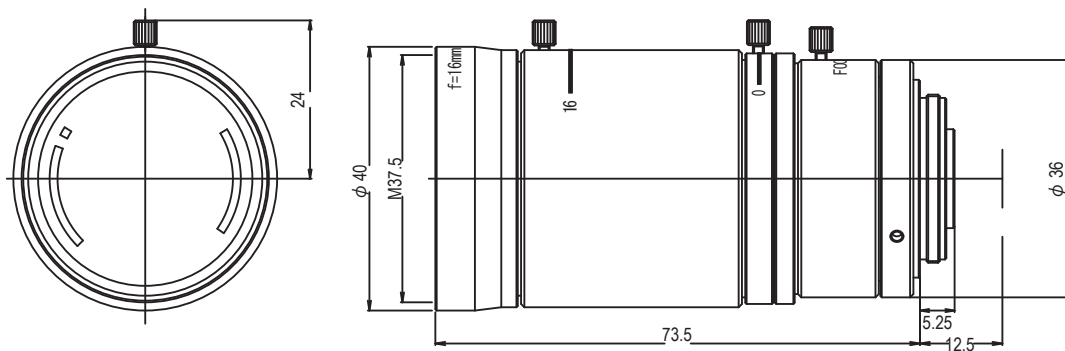

## ► SPECIFICATIONS

Format size	1/2inch ( $\phi$ 8mm)	Operation	
Focal Length	16-48mm	Zoom	Manual
Maximum Relative Aperture	1: 2.0	Focus	Manual
Iris	2.0-Close	Iris	Manual
Zoom Ratio	3x	Operation Temperature	-10°C ~ +50°C
Field of View	25.8x19.04° (16mm)	Mount	CS-Mount
	8.8° x6.42° (48mm)	Size, Weight	$\phi$ 40. 0x73. 5mm, 150g
M.O.D.	0.5m (16mm)		
Flange Back	12.5mm		
Back Focal Length	8.81mm		

## ► FEATURES

 5.0Mega Pixel

 IR-Correction Day/Night

## ► DEMENSIONS

Unit:mm