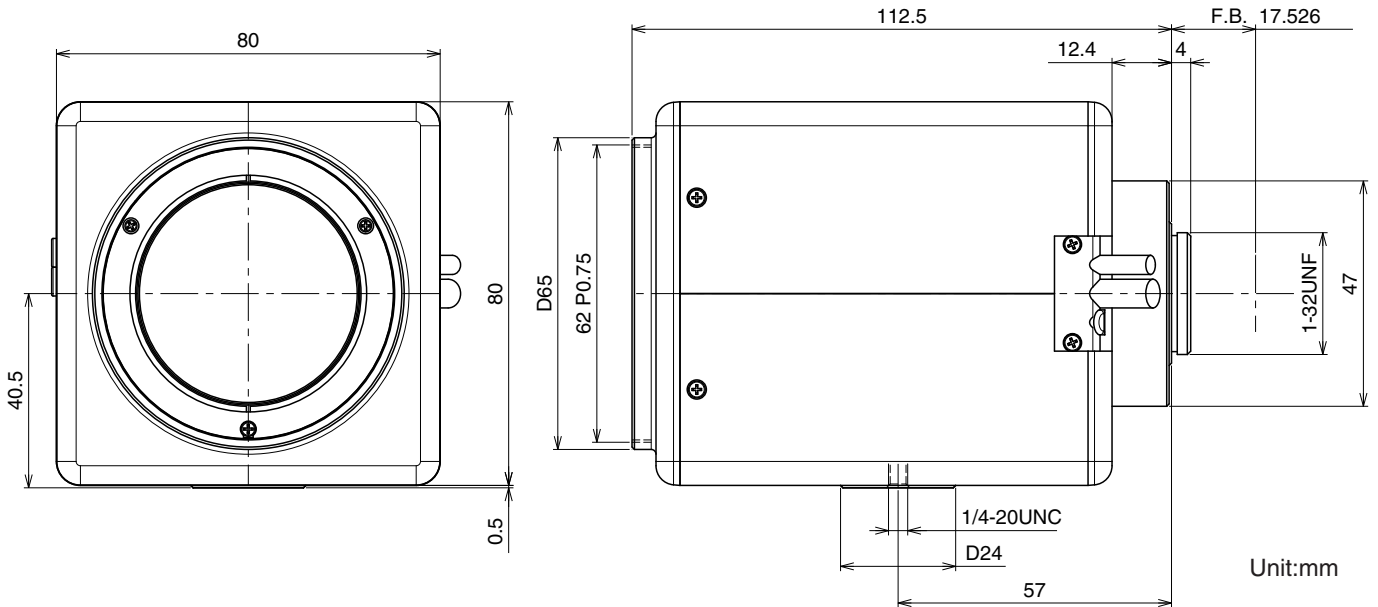

VZ2465R R-MP

Image Size: 1

SPECIFICATIONS 2.7X motorized zoom lens for 4Mega-Pixel Day&Night Camera

Focal Length : 24 - 65mm
 Maximum Relative Aperture : 1:2.0
 Iris : F2.0 - Close (No F drop)
 Zoom Ratio : 2.7 X
 Angle of View : 30.5 x 22.9 deg. at 24mm
 11.2 x 8.4 deg. at 65mm
 Image Size : 12.8 x 9.6mm (D16mm)
 Minimum Object Distance : 7m (From Front Vertex)
 Object Dimensions at M.O.D. : 382.2 x 283.7cm at 24mm
 137.0 x 103.0cm at 65mm
 Resolution : Corresponding to 5.5 μm

Optical Back Focal Distance : 23.29mm(In Air)
 Flange Back : 17.526mm
 Operation : Zoom : Motorized (DC ± 6.4V ,Max45mA)
 Focus : Motorized (DC ± 6.4V ,Max45mA)
 Iris : Motorized (DC ± 6.4V ,Max45mA)
 Operating Temperature : -10 - +50
 Mount : C-Mount (Adjustable Lens Position)
 Filter Size : 62mm P0.75
 Size : 80 x 80.5 x 112.5mm
 Weight : TBD

COMPOSITION

- Lens1
- Lens Cap1
- Dust Cap1

4-Conductor Connector(Female)1
 (Any 4-conductor cable of external dia 6mm to be prepared separately.)

DIMENSIONS

Unit:mm

CIRCUIT DIAGRAM