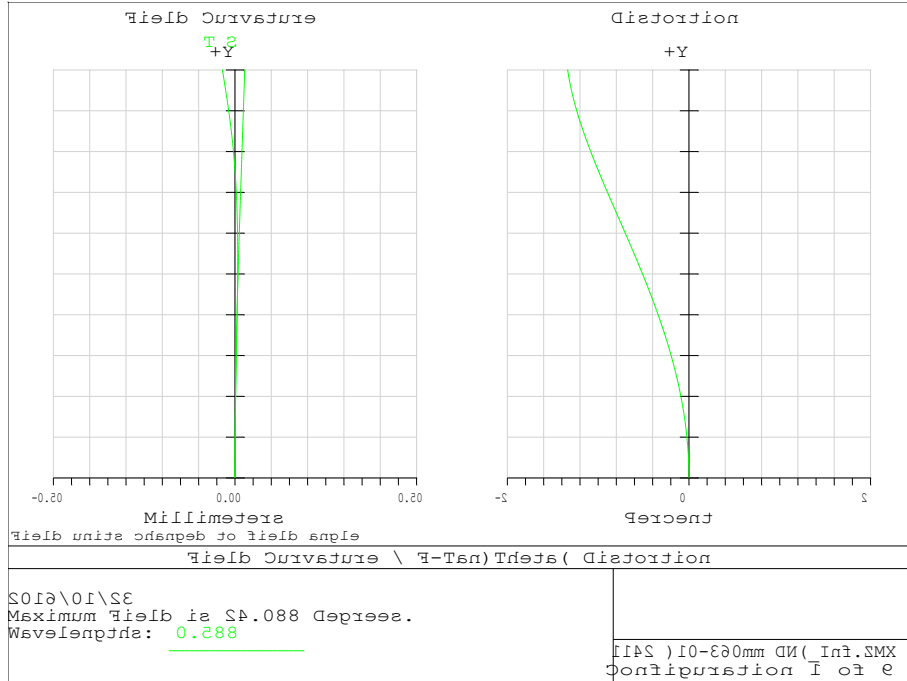

f=20mm

f=100mm

f=360mm

LMZ10360

f=10mm , Object:Infinity

f=20mm

f=100mm

f=360mm

Transmission (%)

LMZ10360

f=10mm

f=360mm