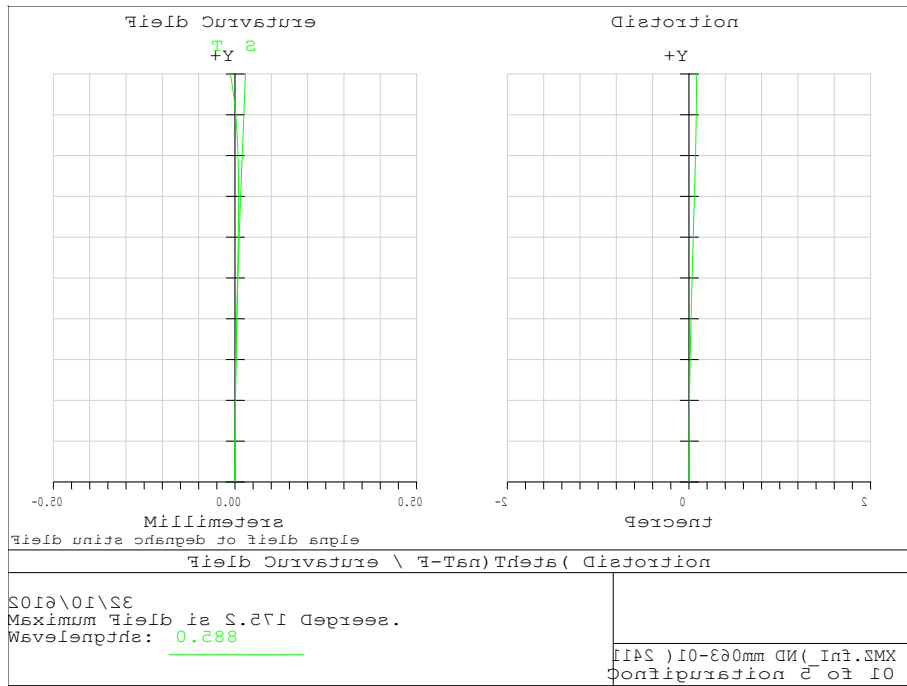

f=20mm

f=100mm

f=360mm

LMZ10360

f=10mm , Object:Infinity

f=20mm

f=100mm

f=360mm

Transmission (%)

LMZ10360

f=10mm

f=360mm