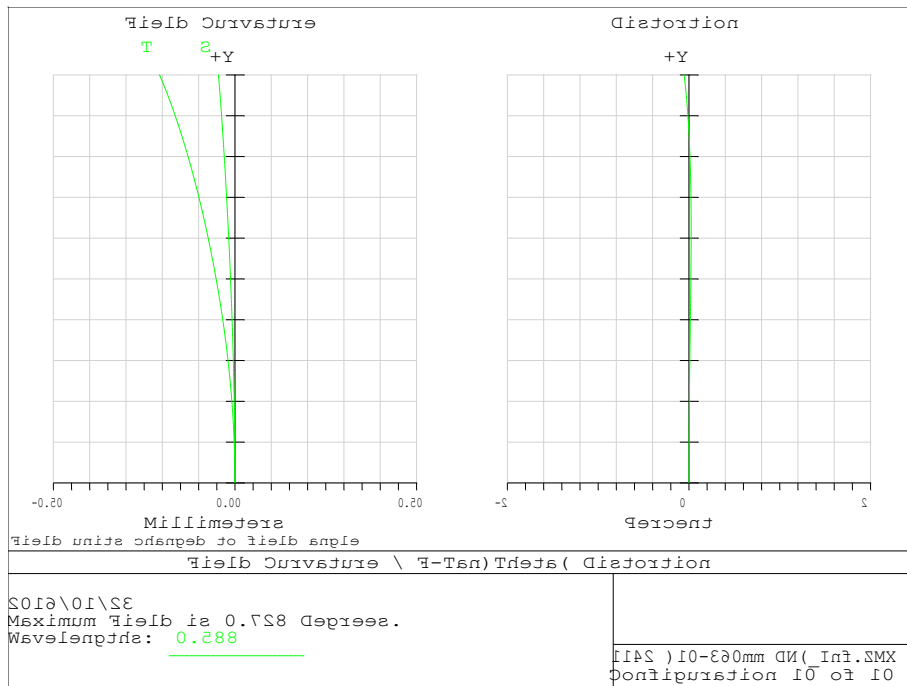

f=20mm

f=100mm

f=360mm

LMZ10360

f=10mm , Object:Infinity

f=20mm

f=100mm

f=360mm

Transmission (%)

LMZ10360

f=10mm

f=360mm