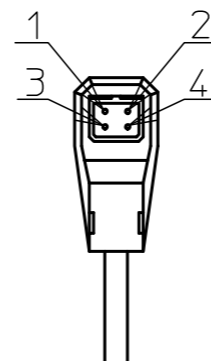

		1/1.8"	1/2"	1/3"
USE	FOR 1/1.8", 1/2", 1/3" MEGA CAMERA			
FOCAL LENGTH	f=10~360mm			
IRIS RANGE	F=1.9~30 (Tele:F3.9)			
IMAGE SIZE	5.4x7.2mm (φ9)		4.8x6.4mm (φ8)	3.6x4.8mm (φ6)
FIELD ANGLE	DIA.	(w) 48.1° (T) 1.45°	(w) 43.3° (T) 1.30°	(w) 33.0° (T) 0.97°
	HOR.	(w) 39.1° (T) 1.16°	(w) 35.1° (T) 1.03°	(w) 26.6° (T) 0.77°
	VER.	(w) 29.8° (T) 0.87°	(w) 26.5° (T) 0.77°	(w) 20.0° (T) 0.58°
FOCUS RANGE	∞~10.0m			
FIELD OF VIEW AT M.O.D.	DIA.	(w) 8768mm (T) 250mm	(w) 7797mm (T) 222mm	(w) 5839mm (T) 167mm
	HOR.	(w) 7015mm (T) 200mm	(w) 6231mm (T) 178mm	(w) 4663mm (T) 133mm
	VER.	(w) 5251mm (T) 150mm	(w) 4663mm (T) 133mm	(w) 3491mm (T) 100mm
FLANGE BACK	17.526mm in air			
BACK FOCUS	15.9mm in air			
DISTORTION (TV)	(w) -0.3% (T) -0.04%	(w) -0.3% (T) -0.02%	(w) -0.3% (T) 0.00%	
CREAR APERTURE	FRONT φ96mm		REAR φ16.3mm	
EXIT PUPIL POSITION	152.3mm			
WEIGHT	T.B.D. g			

① DC (DIRECT CONTROL)

DRIVE COIL	RESISTOR	190Ω (20°C)
	COLOR	RED(+) 3pin BLACK 4pin
BRAKE COIL	RESISTOR	1150Ω (20°C)
	COLOR	YELLOW(+) 2pin GREEN 1pin
DRIVE VOLT.	OPEN	LESS THAN +4V
	CLOSE	OVER THAN 0V W/CLOSING SPRING

② MOTOR CABLE

- (+) GREEN FOCUS NEAR
- (+) BLACK FOCUS FAR
- (+) YELLOW ZOOM IN
- (+) RED ZOOM OUT

尺度	1/1	承認	八木	製	富永
機種名	1/1.8" 10-360mm/F1.9				
機種番	LMZ10360				
2015.3.3	作成年月日				

LMZ10360

f=10mm , Object:Infinity

Transmission (%)

LMZ10360

f=10mm

f=360mm