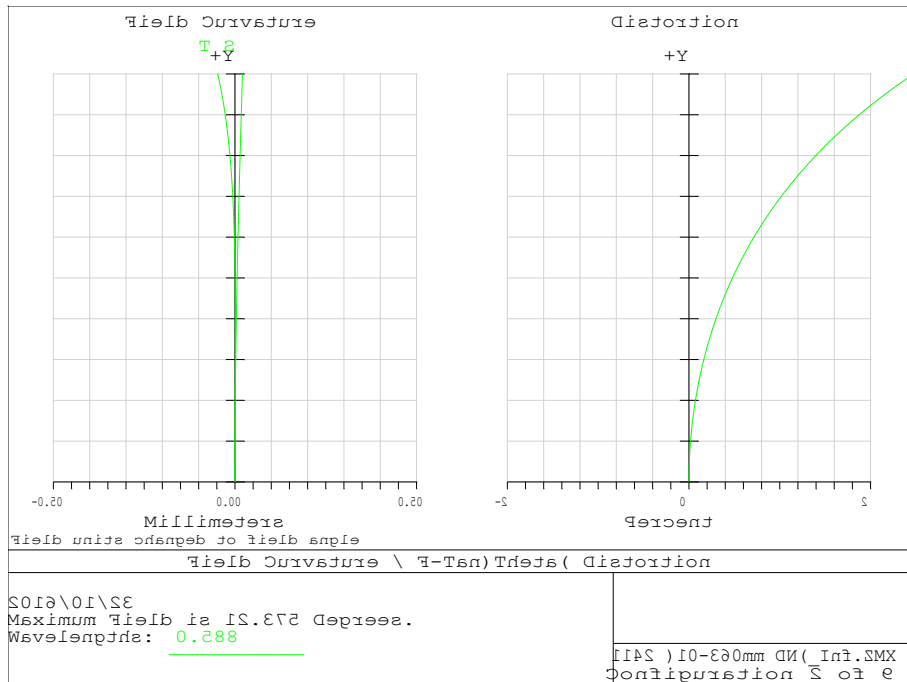

f=20mm

f=100mm

f=360mm

LMZ10360

f=10mm , Object:Infinity

f=20mm

f=100mm

f=360mm

Transmission (%)

LMZ10360

f=10mm

f=360mm