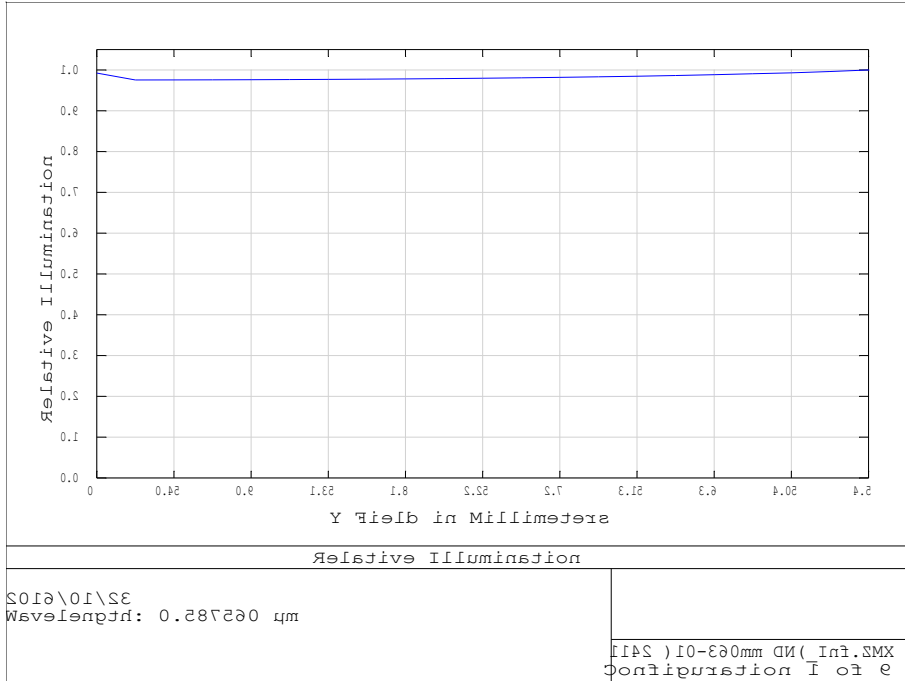

f=20mm

f=100mm

f=360mm

LMZ10360

f=10mm , Object:Infinity

f=20mm

f=100mm

f=360mm

Transmission (%)

LMZ10360

f=10mm

f=360mm