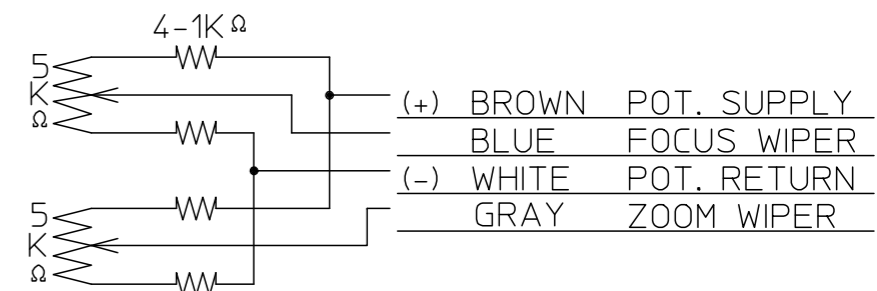

尺度	1/1	承認	八木	製	富永
機種名	1/1.8" 10-360mm/F1.9				
機種番	LMZ10360				
2015.3.3	作成年月日