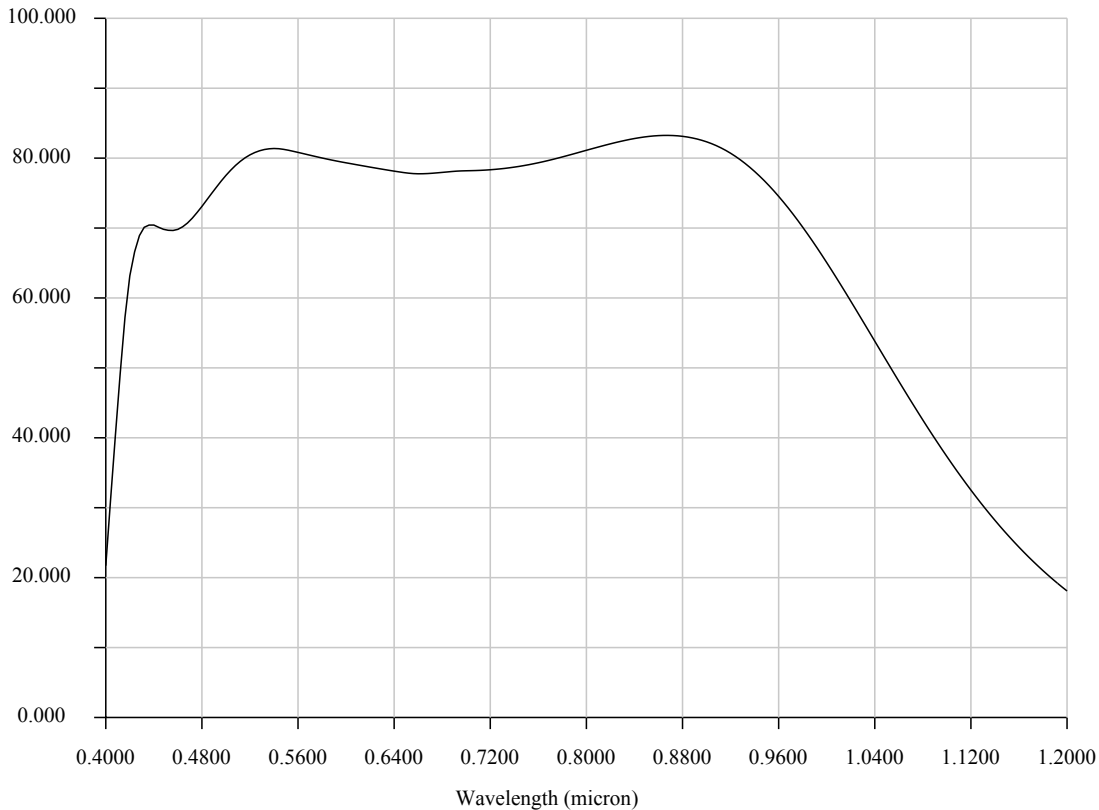

f=20mm

f=100mm

f=360mm

LMZ10360

f=10mm , Object:Infinity

f=20mm

f=100mm

f=360mm

Transmission (%)

LMZ10360

f=10mm

f=360mm