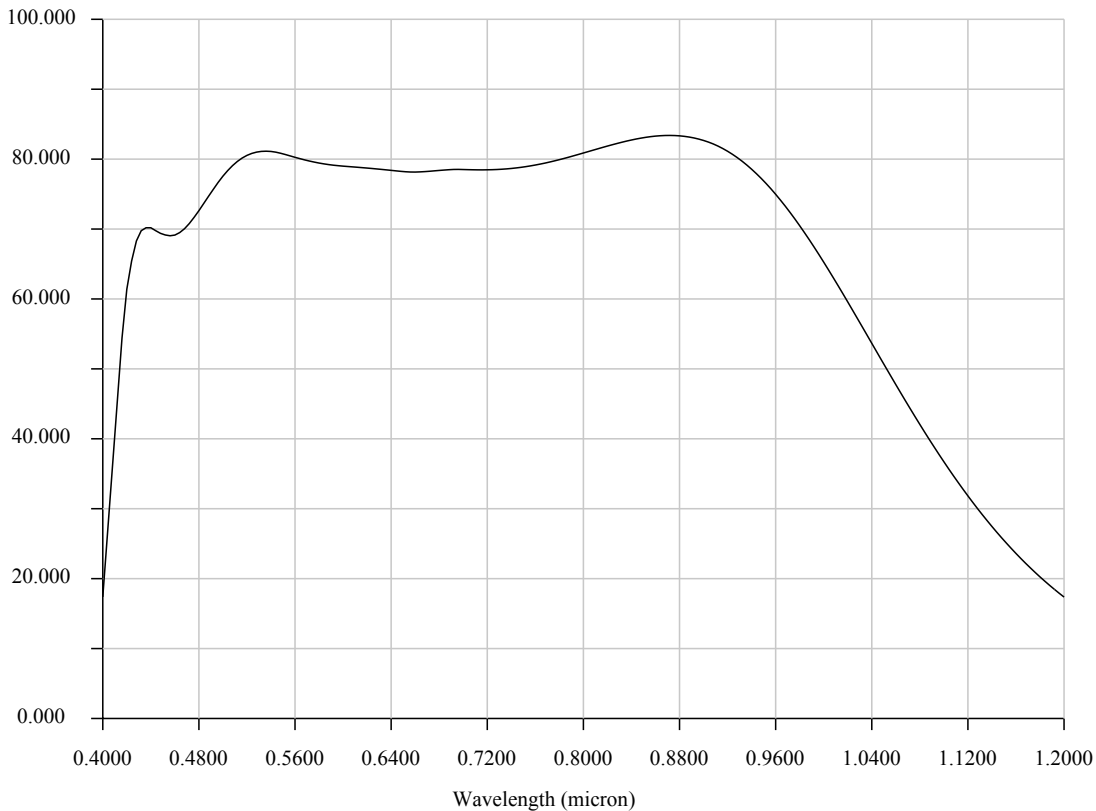

f=28mm

f=252mm

f=500mm

LMZ14500

f=14mm , Object:Infinity

f=28mm

f=252mm

f=500mm

Transmission (%)

LMZ14500

f=14mm

f=500mm