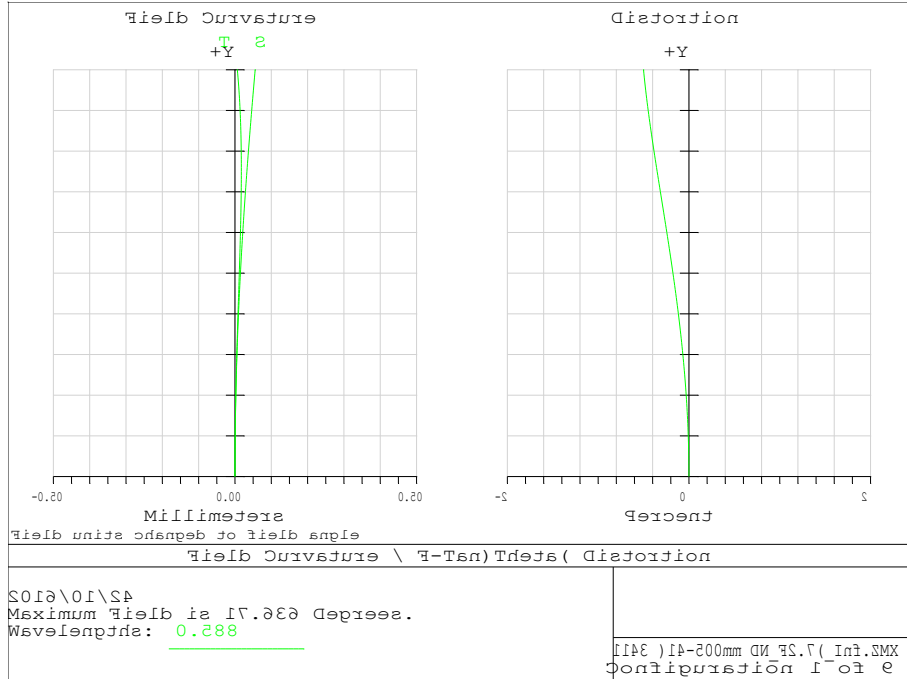

f=28mm

f=252mm

f=500mm

LMZ14500

f=14mm , Object:Infinity

f=28mm

f=252mm

f=500mm

Transmission (%)

LMZ14500

f=14mm

f=500mm