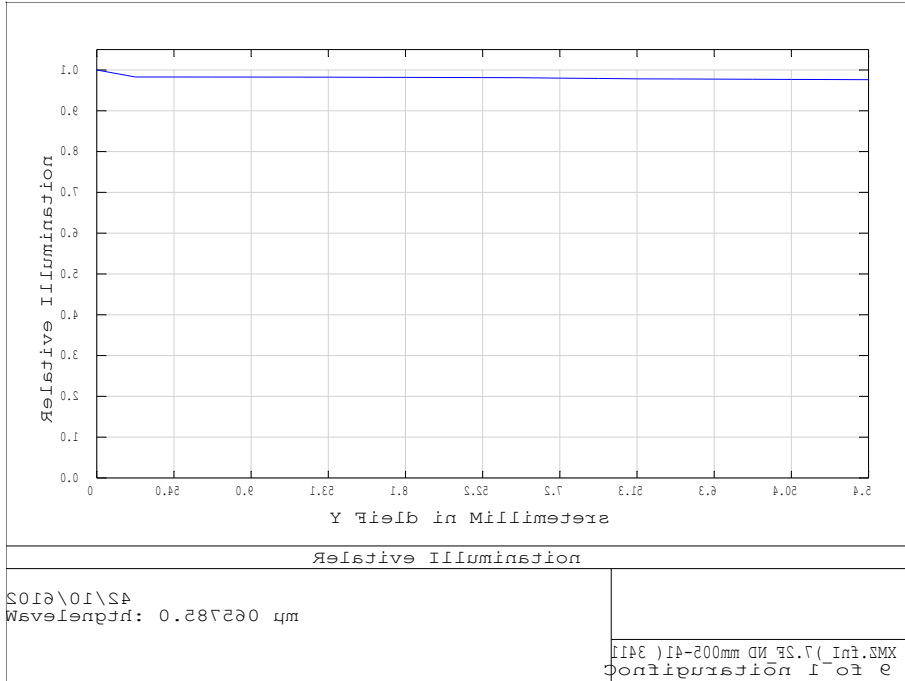

f=28mm

f=252mm

f=500mm

LMZ14500

f=14mm , Object:Infinity

f=28mm

f=252mm

f=500mm

Transmission (%)

LMZ14500

f=14mm

f=500mm