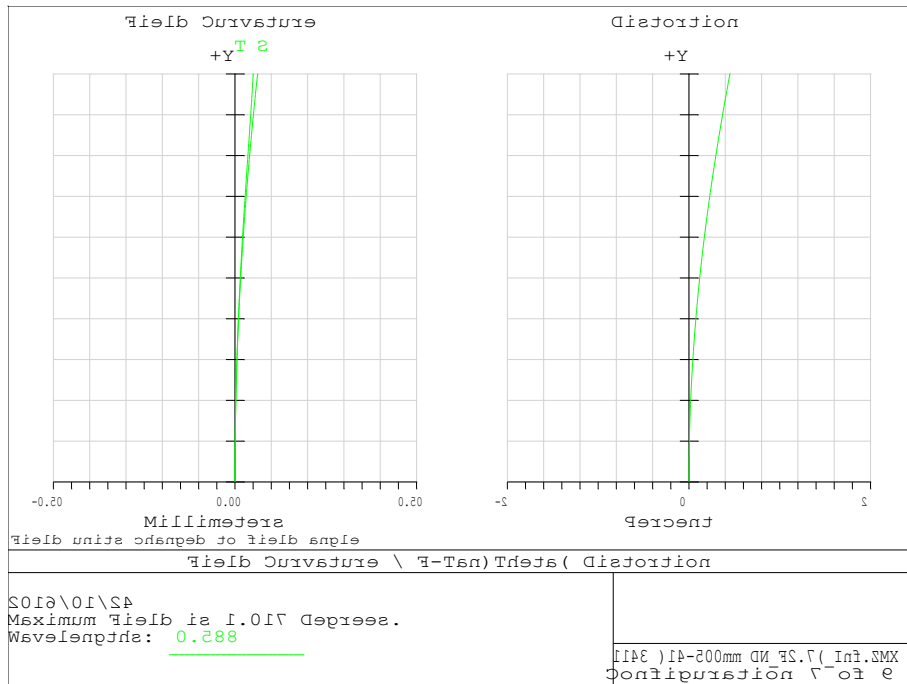

f=28mm

f=252mm

f=500mm

LMZ14500

f=14mm , Object:Infinity

f=28mm

f=252mm

f=500mm

Transmission (%)

LMZ14500

f=14mm

f=500mm