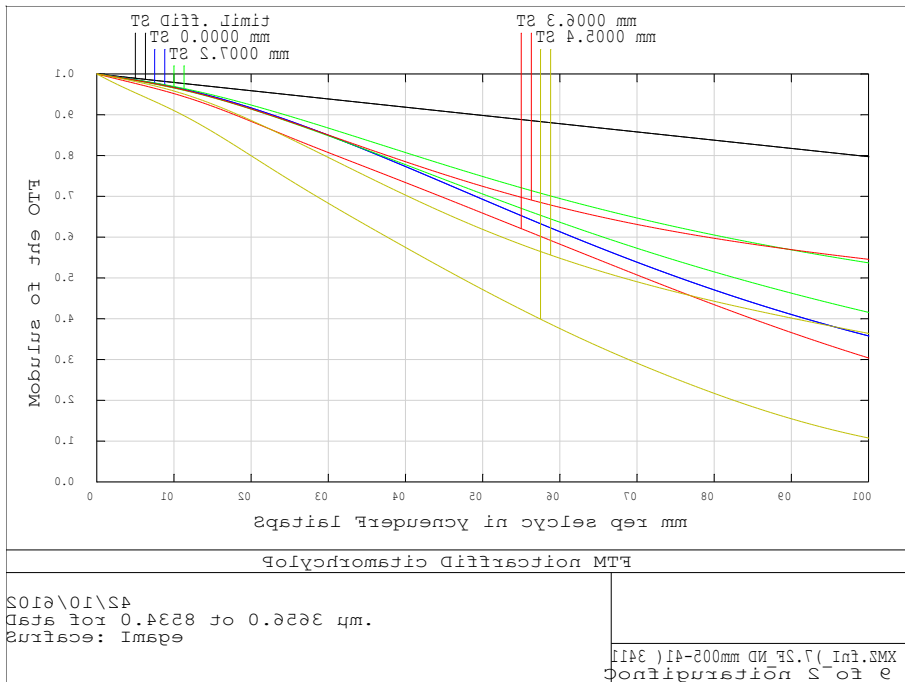

	1/1.8"	1/2"	1/3"	
USE	FOR 1/1.8", 1/2", 1/3" MEGA CAMERA			
FOCAL LENGTH	f=14~500mm			
IRIS RANGE	F=2.9~30 (Tele:F5.5)			
IMAGE SIZE	5.4x7.2mm (φ9)	4.8x6.4mm (φ8)	3.6x4.8mm (φ6)	
FIELD ANGLE	DIA.	(w) 35.3° (T) 1.04°	(w) 31.5° (T) 0.92°	(w) 23.9° (T) 0.69°
	HOR.	(w) 28.1° (T) 0.83°	(w) 25.4° (T) 0.74°	(w) 19.2° (T) 0.55°
	VER.	(w) 21.5° (T) 0.62°	(w) 19.2° (T) 0.55°	(w) 14.4° (T) 0.42°
FOCUS RANGE	∞~10.0m			
FIELD OF VIEW AT M.O.D.	DIA.	(w) 6254mm (T) 179mm	(w) 5560mm (T) 159mm	(w) 4168mm (T) 119mm
	HOR.	(w) 5004mm (T) 143mm	(w) 4446mm (T) 127mm	(w) 3333mm (T) 95mm
	VER.	(w) 3750mm (T) 107mm	(w) 3333mm (T) 95mm	(w) 2498mm (T) 72mm
FLANGE BACK	17.526mm in air			
BACK FOCUS	15.8mm in air			
DISTORTION (TV)	(w)-0.03% (T) 0.13%	(w)-0.05% (T) 0.11%	(w)-0.05% (T) 0.06%	
CREAR APERTURE	FRONT φ96mm		REAR φ16.3mm	
EXIT PUPIL POSITION	94.4mm			
WEIGHT	2,700 g			

f=28mm

f=252mm

f=500mm

LMZ14500

f=14mm , Object:Infinity

f=28mm

f=252mm

f=500mm

Transmission (%)

LMZ14500

f=14mm

f=500mm