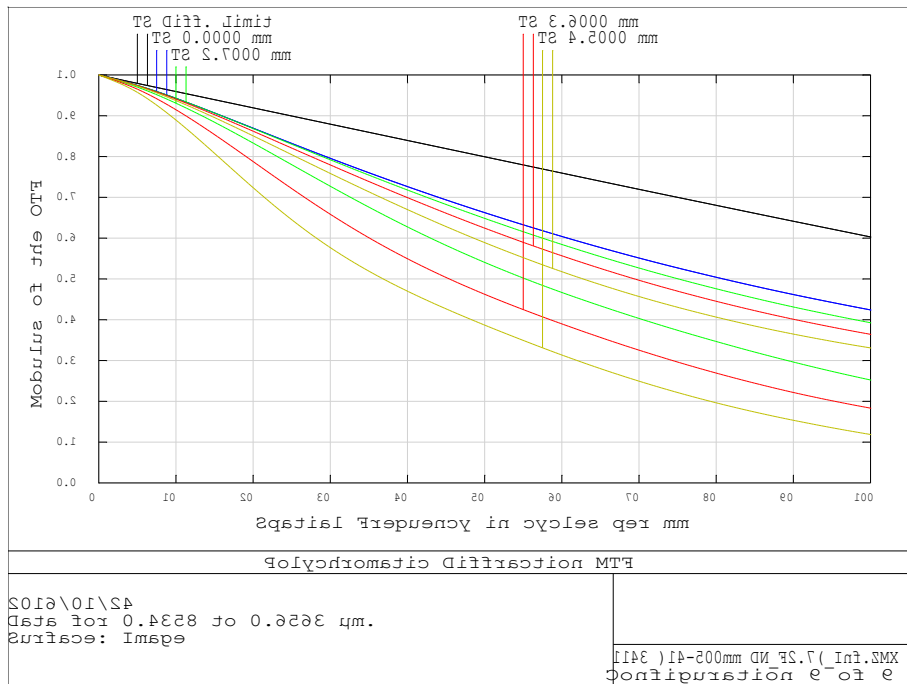

	1/1.8"	1/2"	1/3"	
USE	FOR 1/1.8", 1/2", 1/3" MEGA CAMERA			
FOCAL LENGTH	f=14~500mm			
IRIS RANGE	F=2.9~30 (Tele:F5.5)			
IMAGE SIZE	5.4x7.2mm (φ9)	4.8x6.4mm (φ8)	3.6x4.8mm (φ6)	
FIELD ANGLE	DIA.	(w) 35.3° (T) 1.04°	(w) 31.5° (T) 0.92°	(w) 23.9° (T) 0.69°
	HOR.	(w) 28.1° (T) 0.83°	(w) 25.4° (T) 0.74°	(w) 19.2° (T) 0.55°
	VER.	(w) 21.5° (T) 0.62°	(w) 19.2° (T) 0.55°	(w) 14.4° (T) 0.42°
FOCUS RANGE	∞~10.0m			
FIELD OF VIEW AT M.O.D.	DIA.	(w) 6254mm (T) 179mm	(w) 5560mm (T) 159mm	(w) 4168mm (T) 119mm
	HOR.	(w) 5004mm (T) 143mm	(w) 4446mm (T) 127mm	(w) 3333mm (T) 95mm
	VER.	(w) 3750mm (T) 107mm	(w) 3333mm (T) 95mm	(w) 2498mm (T) 72mm
FLANGE BACK	17.526mm in air			
BACK FOCUS	15.8mm in air			
DISTORTION (TV)	(w)-0.03% (T) 0.13%	(w)-0.05% (T) 0.11%	(w)-0.05% (T) 0.06%	
CREAR APERTURE	FRONT φ96mm		REAR φ16.3mm	
EXIT PUPIL POSITION	94.4mm			
WEIGHT	2,700 g			

f=28mm

f=252mm

f=500mm

LMZ14500

f=14mm , Object:Infinity

f=28mm

f=252mm

f=500mm

Transmission (%)

LMZ14500

f=14mm

f=500mm