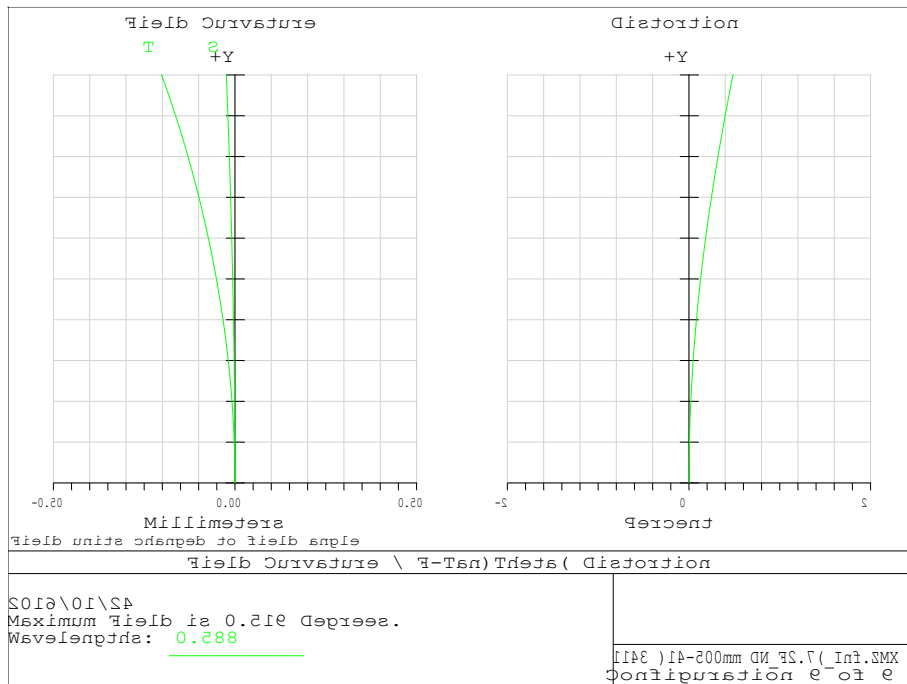

f=28mm

f=252mm

f=500mm

LMZ14500

f=14mm , Object:Infinity

f=28mm

f=252mm

f=500mm

Transmission (%)

LMZ14500

f=14mm

f=500mm