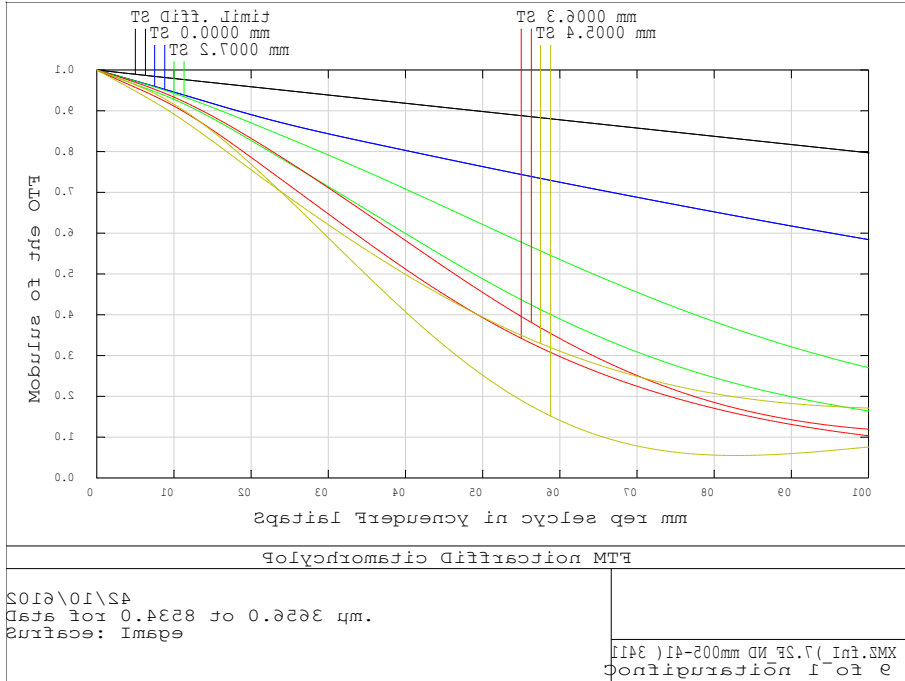

	1/1.8"	1/2"	1/3"	
USE	FOR 1/1.8", 1/2", 1/3" MEGA CAMERA			
FOCAL LENGTH	f=14~500mm			
IRIS RANGE	F=2.9~30 (Tele:F5.5)			
IMAGE SIZE	5.4x7.2mm (φ9)	4.8x6.4mm (φ8)	3.6x4.8mm (φ6)	
FIELD ANGLE	DIA.	(w) 35.3° (T) 1.04°	(w) 31.5° (T) 0.92°	(w) 23.9° (T) 0.69°
	HOR.	(w) 28.1° (T) 0.83°	(w) 25.4° (T) 0.74°	(w) 19.2° (T) 0.55°
	VER.	(w) 21.5° (T) 0.62°	(w) 19.2° (T) 0.55°	(w) 14.4° (T) 0.42°
FOCUS RANGE	∞~10.0m			
FIELD OF VIEW AT M.O.D.	DIA.	(w) 6254mm (T) 179mm	(w) 5560mm (T) 159mm	(w) 4168mm (T) 119mm
	HOR.	(w) 5004mm (T) 143mm	(w) 4446mm (T) 127mm	(w) 3333mm (T) 95mm
	VER.	(w) 3750mm (T) 107mm	(w) 3333mm (T) 95mm	(w) 2498mm (T) 72mm
FLANGE BACK	17.526mm in air			
BACK FOCUS	15.8mm in air			
DISTORTION (TV)	(w)-0.03% (T) 0.13%	(w)-0.05% (T) 0.11%	(w)-0.05% (T) 0.06%	
CREAR APERTURE	FRONT φ96mm		REAR φ16.3mm	
EXIT PUPIL POSITION	94.4mm			
WEIGHT	2,700 g			

f=28mm

f=252mm

f=500mm

LMZ14500

f=14mm , Object:Infinity

f=28mm

f=252mm

f=500mm

Transmission (%)

LMZ14500

f=14mm

f=500mm