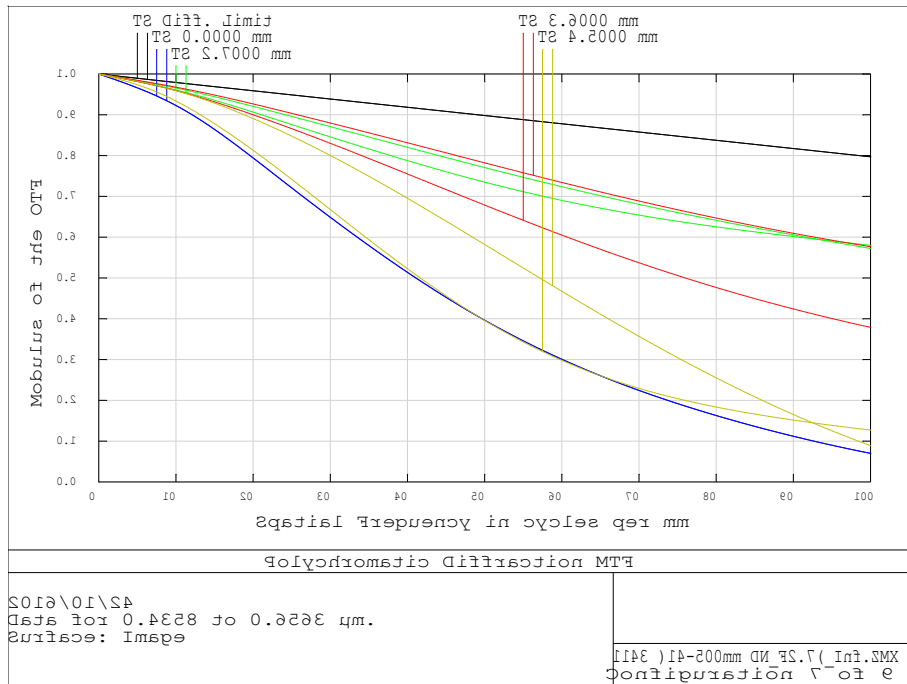

	1/1.8"	1/2"	1/3"	
USE	FOR 1/1.8", 1/2", 1/3" MEGA CAMERA			
FOCAL LENGTH	f=14~500mm			
IRIS RANGE	F=2.9~30 (Tele:F5.5)			
IMAGE SIZE	5.4x7.2mm (φ9)	4.8x6.4mm (φ8)	3.6x4.8mm (φ6)	
FIELD ANGLE	DIA.	(w) 35.3° (T) 1.04°	(w) 31.5° (T) 0.92°	(w) 23.9° (T) 0.69°
	HOR.	(w) 28.1° (T) 0.83°	(w) 25.4° (T) 0.74°	(w) 19.2° (T) 0.55°
	VER.	(w) 21.5° (T) 0.62°	(w) 19.2° (T) 0.55°	(w) 14.4° (T) 0.42°
FOCUS RANGE	∞~10.0m			
FIELD OF VIEW AT M.O.D.	DIA.	(w) 6254mm (T) 179mm	(w) 5560mm (T) 159mm	(w) 4168mm (T) 119mm
	HOR.	(w) 5004mm (T) 143mm	(w) 4446mm (T) 127mm	(w) 3333mm (T) 95mm
	VER.	(w) 3750mm (T) 107mm	(w) 3333mm (T) 95mm	(w) 2498mm (T) 72mm
FLANGE BACK	17.526mm in air			
BACK FOCUS	15.8mm in air			
DISTORTION (TV)	(w)-0.03% (T) 0.13%	(w)-0.05% (T) 0.11%	(w)-0.05% (T) 0.06%	
CREAR APERTURE	FRONT φ96mm		REAR φ16.3mm	
EXIT PUPIL POSITION	94.4mm			
WEIGHT	2,700 g			

f=28mm

f=252mm

f=500mm

LMZ14500

f=14mm , Object:Infinity

f=28mm

f=252mm

f=500mm

Transmission (%)

LMZ14500

f=14mm

f=500mm