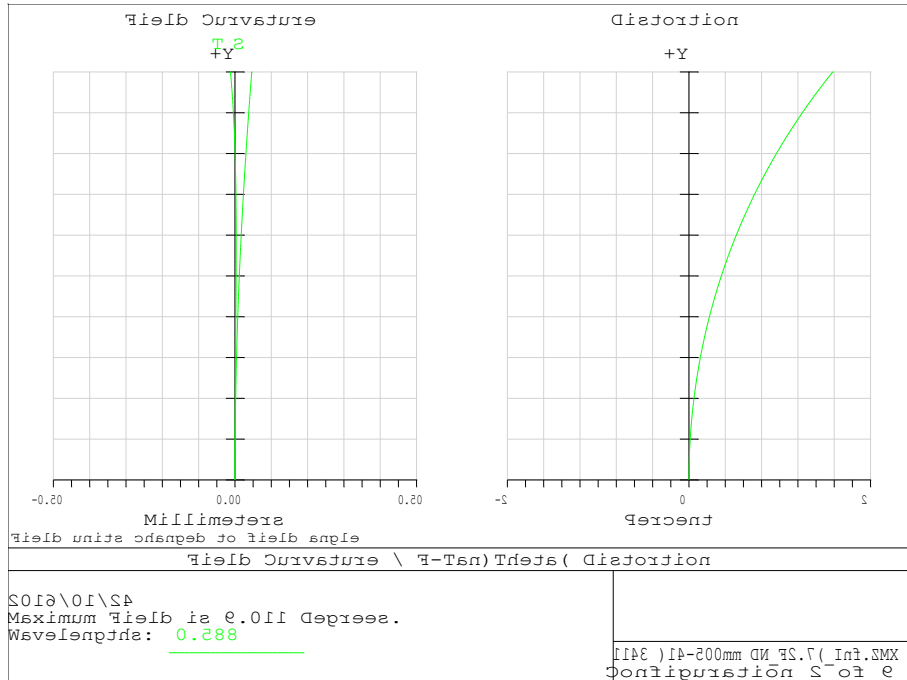

f=28mm

f=252mm

f=500mm

LMZ14500

f=14mm , Object:Infinity

f=28mm

f=252mm

f=500mm