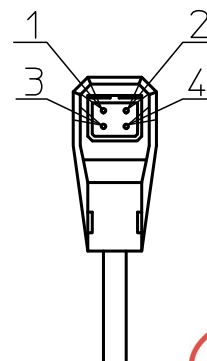

	1/1.8"	1/2"	1/3"	
USE	FOR 1/1.8", 1/2", 1/3" MEGA CAMERA			
FOCAL LENGTH	f=14~500mm			
IRIS RANGE	F=2.9~30 (Tele:F5.5)			
IMAGE SIZE	5.4x7.2mm (φ9)	4.8x6.4mm (φ8)	3.6x4.8mm (φ6)	
FIELD ANGLE	DIA.	(w) 35.3° (T) 1.04°	(w) 31.5° (T) 0.92°	(w) 23.9° (T) 0.69°
	HOR.	(w) 28.1° (T) 0.83°	(w) 25.4° (T) 0.74°	(w) 19.2° (T) 0.55°
	VER.	(w) 21.5° (T) 0.62°	(w) 19.2° (T) 0.55°	(w) 14.4° (T) 0.42°
FOCUS RANGE	∞~10.0m			
FIELD OF VIEW AT M.O.D.	DIA.	(w) 6254mm (T) 179mm	(w) 5560mm (T) 159mm	(w) 4168mm (T) 119mm
	HOR.	(w) 5004mm (T) 143mm	(w) 4446mm (T) 127mm	(w) 3333mm (T) 95mm
	VER.	(w) 3750mm (T) 107mm	(w) 3333mm (T) 95mm	(w) 2498mm (T) 72mm
FLANGE BACK	17.526mm in air			
BACK FOCUS	15.8mm in air			
DISTORTION (TV)	(w)-0.03% (T) 0.13%	(w)-0.05% (T) 0.11%	(w)-0.05% (T) 0.06%	
CREAR APERTURE	FRONT φ96mm		REAR φ16.3mm	
EXIT PUPIL POSITION	94.4mm			
WEIGHT	2,700 g			

① DC (DIRECT CONTROL)

DRIVE COIL	RESISTOR	190 Ω (20°C)
	COLOR	RED(+) 3pin BLACK 4pin
BRAKE COIL	RESISTOR	1150 Ω (20°C)
	COLOR	YELLOW(+) 2pin GREEN 1pin
DRIVE VOLT.	OPEN	LESS THAN +4V
	CLOSE	OVER THAN 0V W/CLOSING SPRING

② MOTOR CABLE

(+)	GREEN	FOCUS NEAR
(+)	BLACK	FOCUS FAR
(+)	YELLOW	ZOOM IN
(+)	RED	ZOOM OUT

尺度	1/1	承認	八木	製	富永
機種名	1/1.8" 14-500mm/F2.9				
機種番	LMZ14500				
2016.06.07	作成年月日				

LMZ14500

f=14mm , Object:Infinity

f=28mm

f=252mm

f=500mm

LMZ14500

f=14mm , Object:Infinity

f=28mm

f=252mm

f=500mm