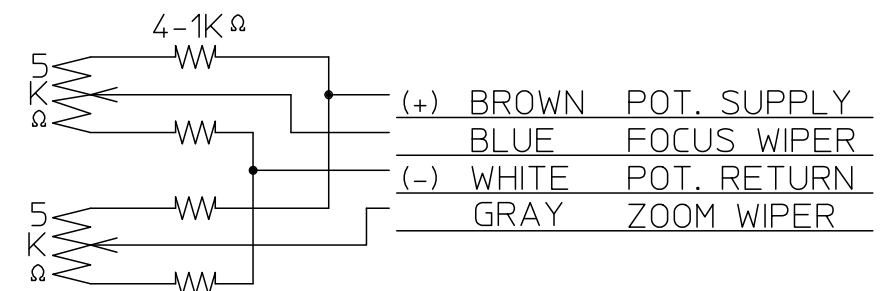

尺度	1/1	承認	八木	製	富永
機種名	1/1.8" 14-500mm/F2.9				
機種番	LMZ14500				
2016.06.07	作成年月日