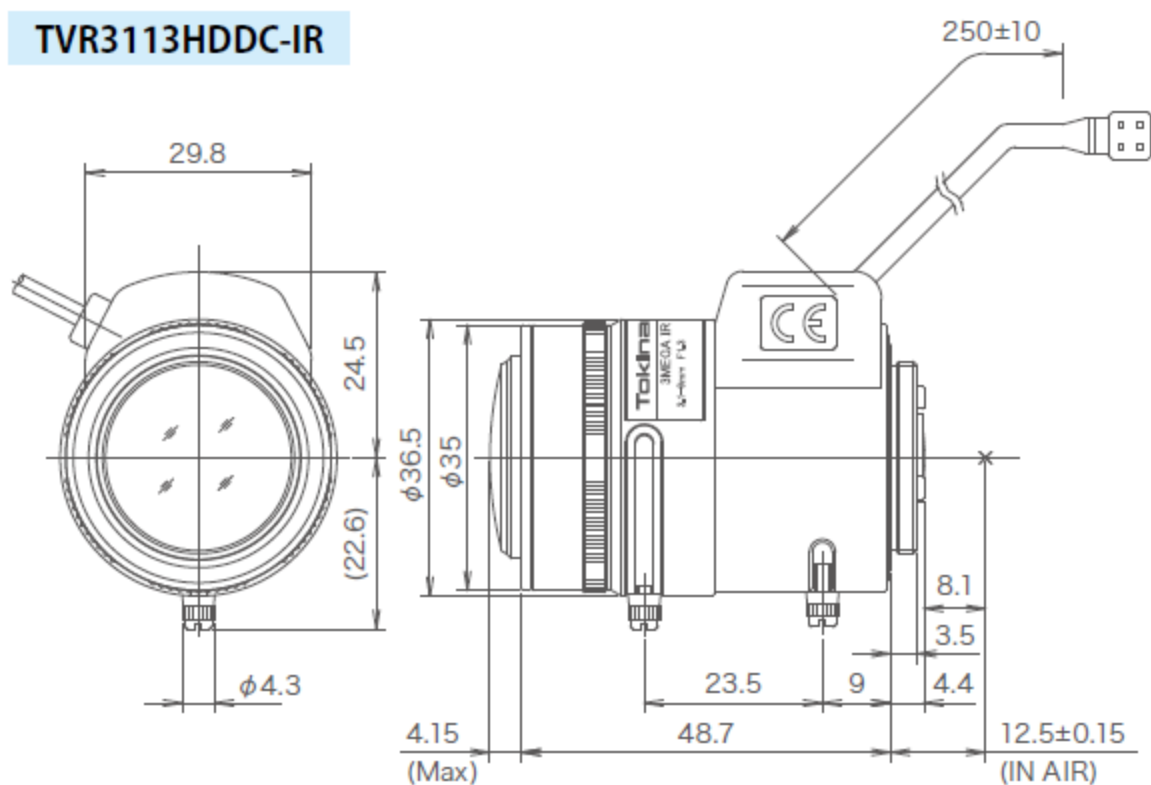

IR Corrected Megapixel Vari-Focal Lens

TVR3113HDDC-IR TVR2812HDDC-IR TVR2814HDDC-IR TVR0516HDDC-IR

1/2.7" 3MP IR

1/3" 3MP IR

1/2.7" 2MP IR

1/3" 2MP IR

NEW As SD RoHS

NEW As SD RoHS

SD RoHS

SD RoHS

Model Name	TVR3113HDDC-IR	TVR2812HDDC-IR	TVR2814HDDC-IR	TVR0516HDDC-IR
Image Format	1/2.7"	1/3"	1/2.7"	1/3"
Mount	CS	CS	CS	CS
Focal Length	3.1-9mm	2.8-9mm	2.8-12mm	5-50mm
Aperture Range	F1.3 - 360	F1.2 - 360	F1.4 - 360	F1.6 - 360
Angle of View	Wide	Wide	Wide	Wide
(Horizontal x Vertical)	99.4° x 73.1°	97.7° x 71.9°	106.1° x 76.1°	49.2° x 37.1°
	Tele	Tele	Tele	Tele
	34.8° x 26.1°	31.7° x 23.8°	33.3° x 24.8°	5.0° x 3.8°
M.O.D.	0.5m	0.5m	0.3m	0.5m
Back Focal Length	8.3 - 15.5mm	8.0 - 15.5mm	7.73mm	8.86mm
Dimensions (W x H x L)	ø36.5 x 42.8 x 48.7mm	ø36.5 x 42.8 x 48.7mm	ø28 x 38.65 x 43.7mm	ø39.0 x 47.2 x 70.2mm
Weight	55.5g	55.5g	90g	120g
Operating Temperature Range	-20 ~ +50 °C	-20 ~ +50 °C	-10 ~ +50 °C	-10 ~ +50 °C
Operating	Iris	DC Auto Iris	DC Auto Iris	DC Auto Iris
	Focus	Manual	Manual	Manual
	Zoom	Manual	Manual	Manual
Note	IR (Day/Night), 3Megapixel	IR (Day/Night), 3Megapixel	IR (Day/Night), 2Megapixel	IR (Day/Night), 2Megapixel

UNIT : mm

TVR3113HDDC-IR

TVR2812HDDC-IR

TVR2814HDDC-IR

TVR0516HDDC-IR