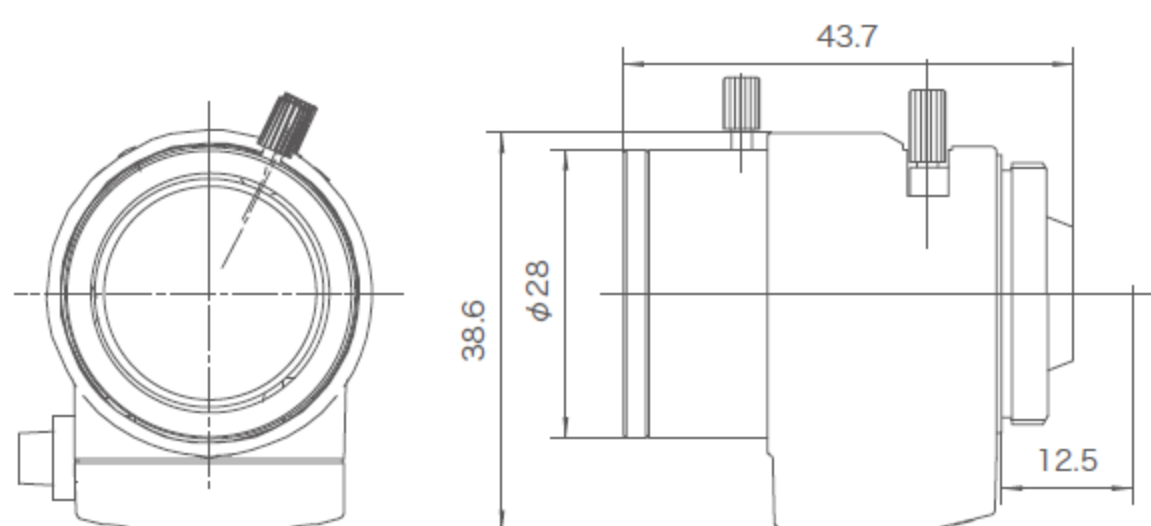

SD RoHS

SD RoHS

Model Name	TVR3113HDDC-IR	TVR2812HDDC-IR	TVR2814HDDC-IR	TVR0516HDDC-IR
Image Format	1/2.7"	1/3"	1/2.7"	1/3"
Mount	CS	CS	CS	CS
Focal Length	3.1-9mm	2.8-9mm	2.8-12mm	5-50mm
Aperture Range	F1.3 - 360	F1.2 - 360	F1.4 - 360	F1.6 - 360
Angle of View	Wide	Wide	Wide	Wide
(Horizontal x Vertical)	99.4° x 73.1°	97.7° x 71.9°	106.1° x 76.1°	49.2° x 37.1°
	Tele	Tele	Tele	Tele
	34.8° x 26.1°	31.7° x 23.8°	33.3° x 24.8°	5.0° x 3.8°
M.O.D.	0.5m	0.5m	0.3m	0.5m
Back Focal Length	8.3 - 15.5mm	8.0 - 15.5mm	7.73mm	8.86mm
Dimensions (W x H x L)	ø36.5 x 42.8 x 48.7mm	ø36.5 x 42.8 x 48.7mm	ø28 x 38.65 x 43.7mm	ø39.0 x 47.2 x 70.2mm
Weight	55.5g	55.5g	90g	120g
Operating Temperature Range	-20 ~ +50 °C	-20 ~ +50 °C	-10 ~ +50 °C	-10 ~ +50 °C
Operating	Iris	DC Auto Iris	DC Auto Iris	DC Auto Iris
	Focus	Manual	Manual	Manual
	Zoom	Manual	Manual	Manual
Note	IR (Day/Night), 3Megapixel	IR (Day/Night), 3Megapixel	IR (Day/Night), 2Megapixel	IR (Day/Night), 2Megapixel

UNIT : mm

TVR3113HDDC-IR

TVR2812HDDC-IR

TVR2814HDDC-IR

TVR0516HDDC-IR