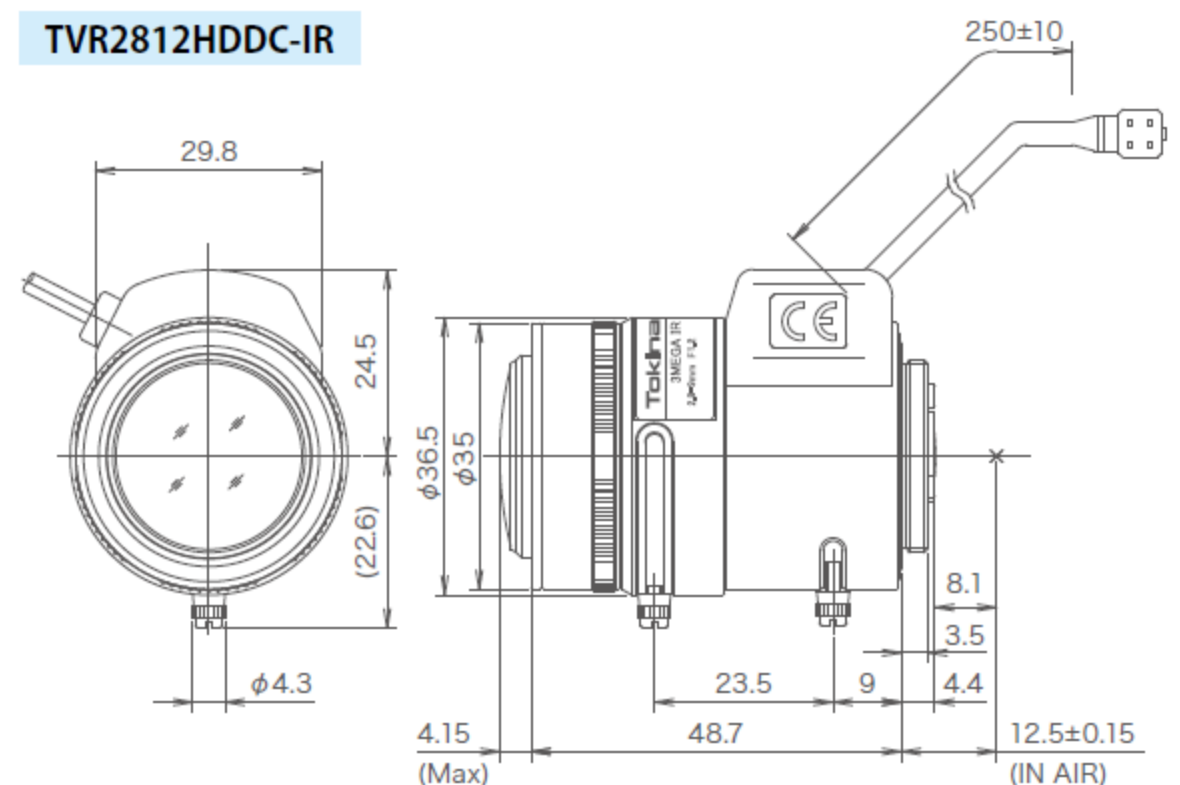

SD RoHS

SD RoHS

Model Name	TVR3113HDDC-IR	TVR2812HDDC-IR	TVR2814HDDC-IR	TVR0516HDDC-IR
Image Format	1/2.7"	1/3"	1/2.7"	1/3"
Mount	CS	CS	CS	CS
Focal Length	3.1-9mm	2.8-9mm	2.8-12mm	5-50mm
Aperture Range	F1.3 - 360	F1.2 - 360	F1.4 - 360	F1.6 - 360
Angle of View	Wide	Wide	Wide	Wide
(Horizontal x Vertical)	99.4° x 73.1°	97.7° x 71.9°	106.1° x 76.1°	49.2° x 37.1°
	Tele	Tele	Tele	Tele
	34.8° x 26.1°	31.7° x 23.8°	33.3° x 24.8°	5.0° x 3.8°
M.O.D.	0.5m	0.5m	0.3m	0.5m
Back Focal Length	8.3 - 15.5mm	8.0 - 15.5mm	7.73mm	8.86mm
Dimensions (W x H x L)	ø36.5 x 42.8 x 48.7mm	ø36.5 x 42.8 x 48.7mm	ø28 x 38.65 x 43.7mm	ø39.0 x 47.2 x 70.2mm
Weight	55.5g	55.5g	90g	120g
Operating Temperature Range	-20 ~ +50 °C	-20 ~ +50 °C	-10 ~ +50 °C	-10 ~ +50 °C
Operating	Iris	DC Auto Iris	DC Auto Iris	DC Auto Iris
	Focus	Manual	Manual	Manual
	Zoom	Manual	Manual	Manual
Note	IR (Day/Night), 3Megapixel	IR (Day/Night), 3Megapixel	IR (Day/Night), 2Megapixel	IR (Day/Night), 2Megapixel

UNIT : mm

TVR3113HDDC-IR

TVR2812HDDC-IR

TVR2814HDDC-IR

TVR0516HDDC-IR