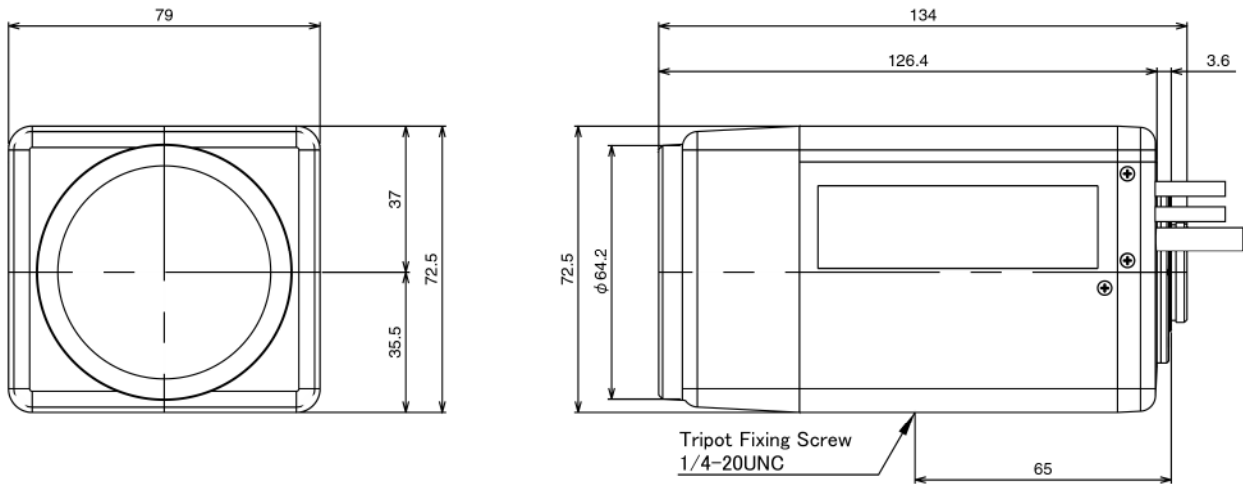

HZ8136RDC-MP2

【SPECIFICATIONS】 1/2" Megapixel Motorized Zoom Lens

Image Size: $\frac{1}{2}$ $\frac{1}{3}$

Focal Length: 8~136mm
 Maximum Relative Aperture: 1:1.6
 Iris: F1.6~360
 Zoom Ratio: 17X
 Angle Field of View: 43.6 × 33.4 deg. at 8mm
 2.7 × 2.2 deg. at 136mm
 Image Size: 6.4 × 4.8mm (φ 8mm)
 Minimum Object Distance: 1.8m (From Front Vertex)
 Optical Back Focal Distance: 19.33mm (In Air)
 Flange Back: 17.526mm

Operation: Zoom: Motorized (DC±6.4V, Max40mA)
 Speed Approx. 4 sec.
 Focus: Motorized (DC±6.4V, Max40mA)
 Speed Approx. 5 sec.
 Iris: IG (Auto Close System)
 Close→Open : Less than 4.0V
 Open→Close : More than 0.1V
 Operation Temperature: -10 to +50°C
 Mount: C-Mount (Adjustable Lens Position)
 Filter Size: 58mm P0.75
 Size: 79 × 72.5 × 130mm
 Weight: Approx. 650g

【COMPOSITION】

- Lens.....1
- Lens Cap.....1
- Dust Cap.....1

4-Conductor Connector(Female) 1
 (Any 4-conductor cable of external dia 6mm to be prepared separately.)

【DIMENSION】

Unit:mm

【CIRCUIT DIAGRAM】