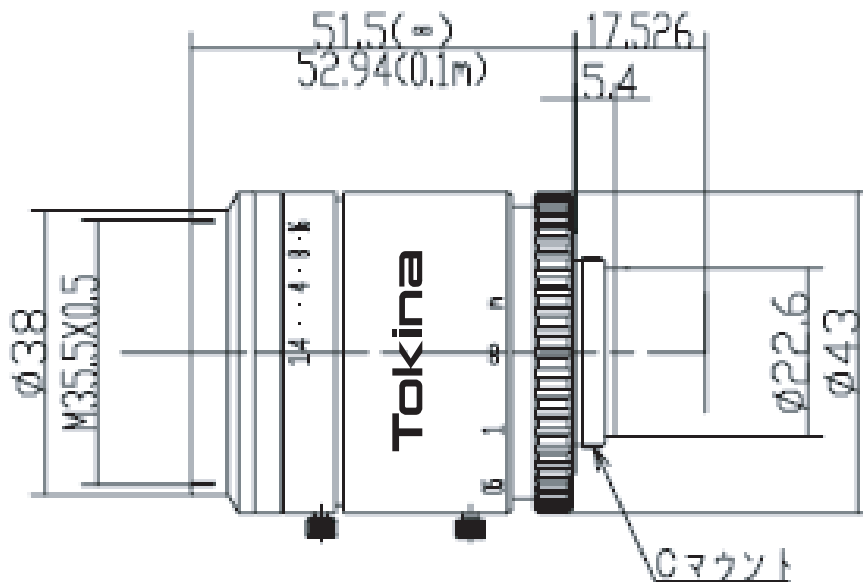

TC1214-2MP

f=12.5mm F/1.4 2MP Lens

1"

1/1.2"

2/3"

1/1.8"

1/2"

1/3"

● SPECIFICATIONS

MODEL NUMBER		TC1214-2MP	FILTER SIZE	M35.5 P=0.5
IMAGE FORMAT		1 inch	DIMENSIONS	φ 43x52.94 mm
FOCAL LENGTH		12.5 mm	WEIGHT	180 g
MAXIMUM APERTURE		F1:1.4	OPERATING TEMPERATURE	-10°C to +50°C
APERTURE RANGE		F1.4-16	MOUNT	C-mount
M.O.D.		0.1 m	FLANGE BACK	17.526 mm
ANGLE OF VIEW (at 1inch)	HORIZONTAL	56.45 °	BACK FOCUS	12.55 mm
	VERTICAL	42.51 °	RESOLUTION	2MP

● DIMENSIONS

UNIT: mm