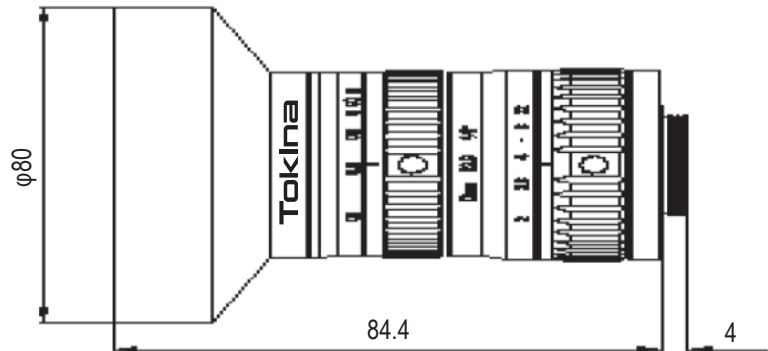

TC1220-12MP

4/3" f=12mm F/2.0 12Megapixel Lens

● SPECIFICATIONS

MODEL NUMBER		TC1220-12MP	FILTER SIZE	M77.0X0.75
IMAGE FORMAT		4/3-inch	DIMENSIONS	φ 80.0 x 84.4mm
FOCAL LENGTH		12mm	WEIGHT	447g
MAXIMUM APERTURE		F1:2.0	OPERATING TEMPERATURE	-10°C -+50°C
APERTURE RANGE		F2.0-22	MOUNT	C-mount
M.O.D.		0.15m	FLANGE BACK	17.526mm
ANGLE OF VIEW (at 4/3 inch)	HORIZONTAL	75.46°	BACK FOCAL LENGTH	18.93mm
	VERTICAL	61.08°	RESOLUTION, DISTORTION	12Megapixel -2.40%

UP to 4.7micron.

CMV8000(5.5micron) AI-08050(5.5micron)

KAI-10100(4.75micron) KAC-12040(4.7micron)

● DIMENSIONS

UNIT: mm