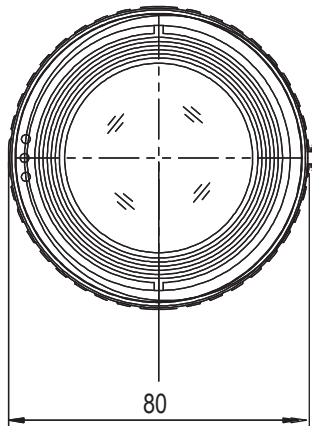

TC1220-12MP

4/3" f=12mm F/2.0 12Megapixel Lens

● SPECIFICATIONS

MODEL NUMBER		TC1220-12MP	FILTER SIZE	M77.0X0.75
IMAGE FORMAT		4/3-inch	DIMENSIONS	φ 80.0 x 84.4mm
FOCAL LENGTH		12mm	WEIGHT	447g
MAXIMUM APERTURE		F1:2.0	OPERATING TEMPERATURE	-10°C -+50°C
APERTURE RANGE		F2.0-22	MOUNT	C-mount
M.O.D.		0.15m	FLANGE BACK	17.526mm
ANGLE OF VIEW (at 4/3 inch)	HORIZONTAL	75.46°	BACK FOCAL LENGTH	18.93mm
	VERTICAL	61.08°	RESOLUTION, DISTORTION	12Megapixel -2.40%

UP to 4.7micron.

CMV8000(5.5micron) AI-08050(5.5micron)

KAI-10100(4.75micron) KAC-12040(4.7micron)

● DIMENSIONS

UNIT: mm