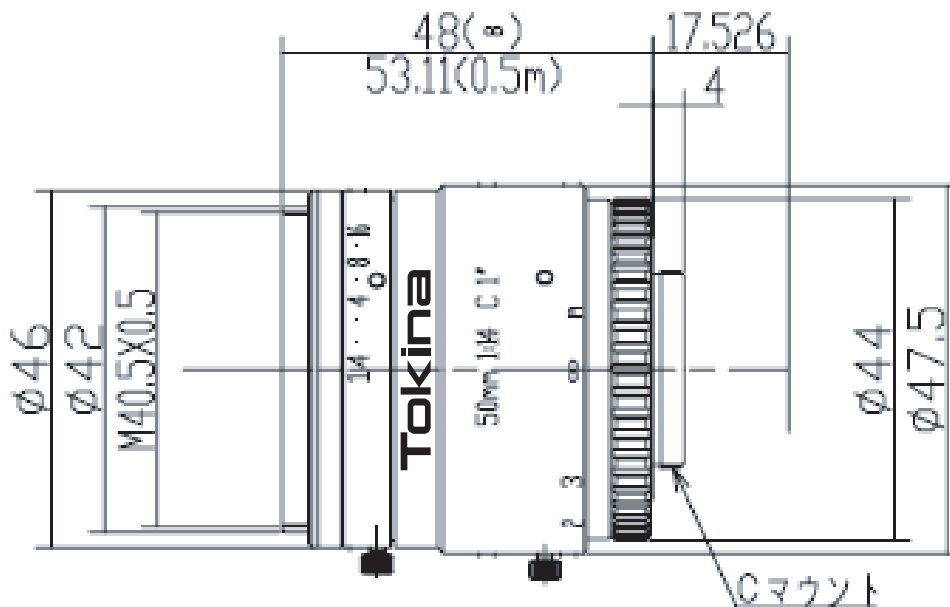

TC5014-2MP

f=50mm F/1.45 2MP Lens

1"

1/1.2"

2/3"

1/1.8"

1/2"

1/3"

● SPECIFICATIONS

MODEL NUMBER		TC5014-2MP	FILTER SIZE	M40.5 P=0.5
IMAGE FORMAT		1inch	DIMENSIONS	φ46 x 53.11mm
FOCAL LENGTH		50 mm	WEIGHT	200 g
MAXIMUM APERTURE		F1:1.45	OPERATING TEMPERATURE	-10 °C to +50 °C
APERTURE RANGE		F1.4-16	MOUNT	C-mount
M.O.D.		0.5 m	FLANGE BACK	17.526 mm
ANGLE OF VIEW (at 1inch)	HORIZONTAL	14.5°	BACK FOCUS	14.55 mm
	VERTICAL	10.9°		

● DIMENSIONS

UNIT: mm