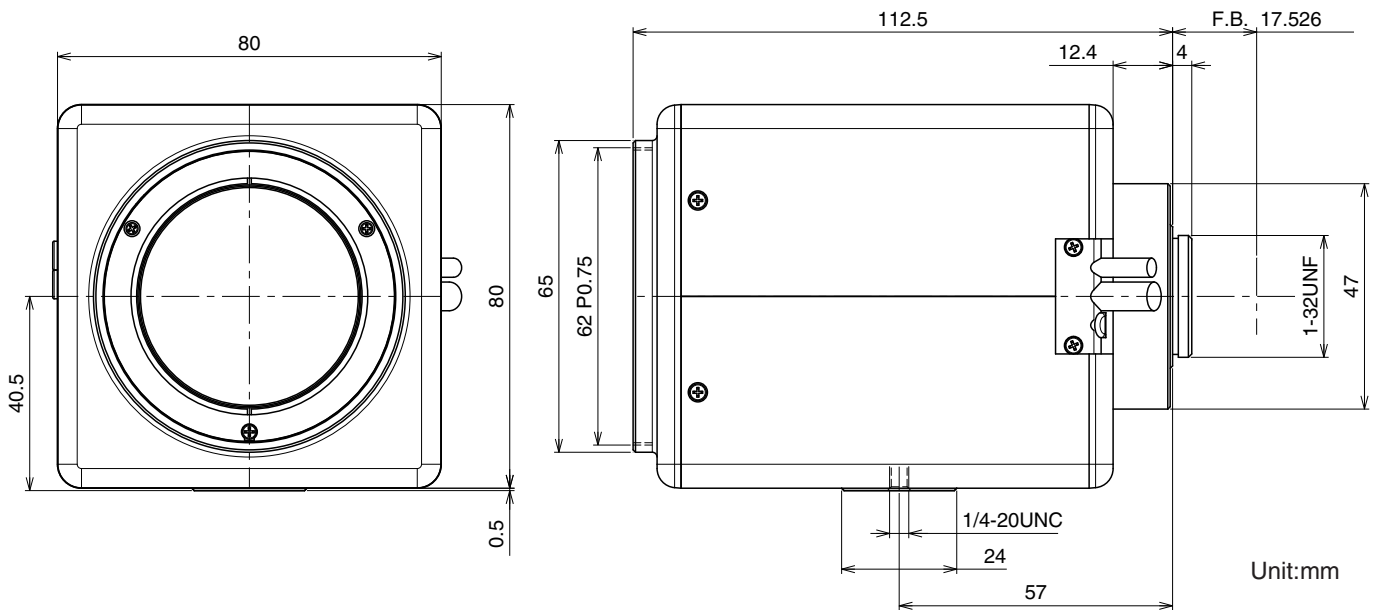

VZ2465RDC R-MP

Image Size: 1

【SPECIFICATION】 2.7X motorized zoom lens for 4Mega-Pixel Day&Night Camera

Focal Length :	24 - 65mm	Optical Back Focal Distance :	23.29mm(In Air)
Maximum Relative Aperture :	1:2.0	Frang Back :	17.526mm
Iris :	F2.0 - 360 (No F drop)	Operation :	Zoom : Motorized (DC ± 6.4V ,Max45mA)
Zoom Ratio :	2.7X	Focus :	Motorized (DC ± 6.4V ,Max45mA)
Angle of View :	30.5 × 22.9 deg. at 24mm 11.2 × 8.4 deg. at 65mm	Iris :	IG (Auto Close System)
Image Size :	12.8 × 9.6mm (D16mm)	Operating Temperature :	-10 - +50
Minimum Object Distance :	7m (From Front Vertex)	Mount :	C-Mount (Adjustable Lens Position)
Object Dimensions at M.O.D :	382.2 × 283.7cm at 24mm 137.0 × 103.0cm at 65mm	Filter Size :	62mm P0.75
Resolution :	Corresponding to 5.5 μm	Size :	80 × 80.5 × 112.5mm
		Weight :	TBD

【COMPOSITION】

- Lens1
- Lens Cap1
- Dust Cap1
- 4-Conductor Connector(Female)1
(Any 4-conductor cable of external dia 6mm to be prepared separately.)

【DIMENSIONS】

【CIRCUIT DIAGRAM】