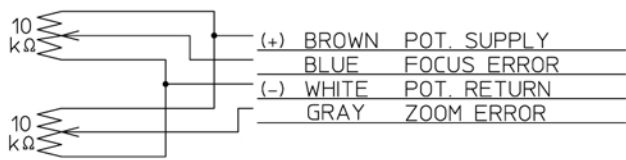

**SPECIFICATION**

1. USE	FOR 2/3" COLOR .B/W CAMERA	
2. FOCAL LENGTH	f=11~77mm	
3. IRIS RANGE	F= 1.6 ~ 16	
4. IMAGE SIZE	φ11 (6.6×8.8)	
5. BACK FOCAL LENGTH	14.2mm in air	
6. FLANGE FOCAL LENGTH	17.526mm in air	
7. FOCUS RANGE	∞ ~ 1.5 m	
8. FIELD ANGLE	DIA. (W) 53.1 ° (T) 8.1 °	
	HQ. 43.3 ° 6.6 °	
	VER. 32.9 ° 5.0 °	
9. DISTORTION (TV)	-0.7 % 1.1 %	
10. LENS CONSTRUCTION	15 GROUPS 18 ELEMENTS	
11. CLEAR APERTURE	FRONT φ57 REAR φ14.4	
12. WEIGHT	760g	