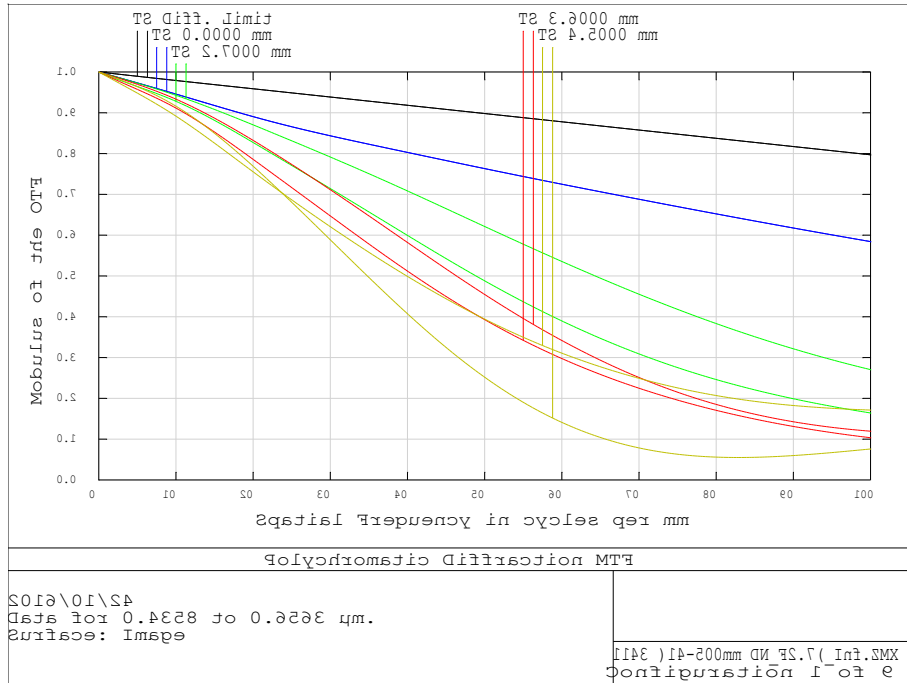

	1/1.8"	1/2"	1/3"	
USE	FOR 1/1.8", 1/2", 1/3" MEGA CAMERA			
FOCAL LENGTH	f=14~500mm			
IRIS RANGE	F=2.9~30 (Tele:F5.5)			
IMAGE SIZE	5.4x7.2mm (φ9)	4.8x6.4mm (φ8)	3.6x4.8mm (φ6)	
FIELD ANGLE	DIA.	(w) 35.3° (T) 1.04°	(w) 31.5° (T) 0.92°	(w) 23.9° (T) 0.69°
	HOR.	(w) 28.1° (T) 0.83°	(w) 25.4° (T) 0.74°	(w) 19.2° (T) 0.55°
	VER.	(w) 21.5° (T) 0.62°	(w) 19.2° (T) 0.55°	(w) 14.4° (T) 0.42°
FOCUS RANGE	∞~10.0m			
FIELD OF VIEW AT M.O.D.	DIA.	(w) 6254mm (T) 179mm	(w) 5560mm (T) 159mm	(w) 4168mm (T) 119mm
	HOR.	(w) 5004mm (T) 143mm	(w) 4446mm (T) 127mm	(w) 3333mm (T) 95mm
	VER.	(w) 3750mm (T) 107mm	(w) 3333mm (T) 95mm	(w) 2498mm (T) 72mm
FLANGE BACK	17.526mm in air			
BACK FOCUS	15.8mm in air			
DISTORTION (TV)	(w)-0.03% (T) 0.13%	(w)-0.05% (T) 0.11%	(w)-0.05% (T) 0.06%	
CREAR APERTURE	FRONT φ96mm		REAR φ16.3mm	
EXIT PUPIL POSITION	94.4mm			
WEIGHT	2,700 g			

f=28mm

f=252mm

f=500mm

LMZ14500

f=14mm , Object:Infinity

f=28mm

f=252mm

f=500mm

Transmission (%)

LMZ14500

f=14mm

f=500mm