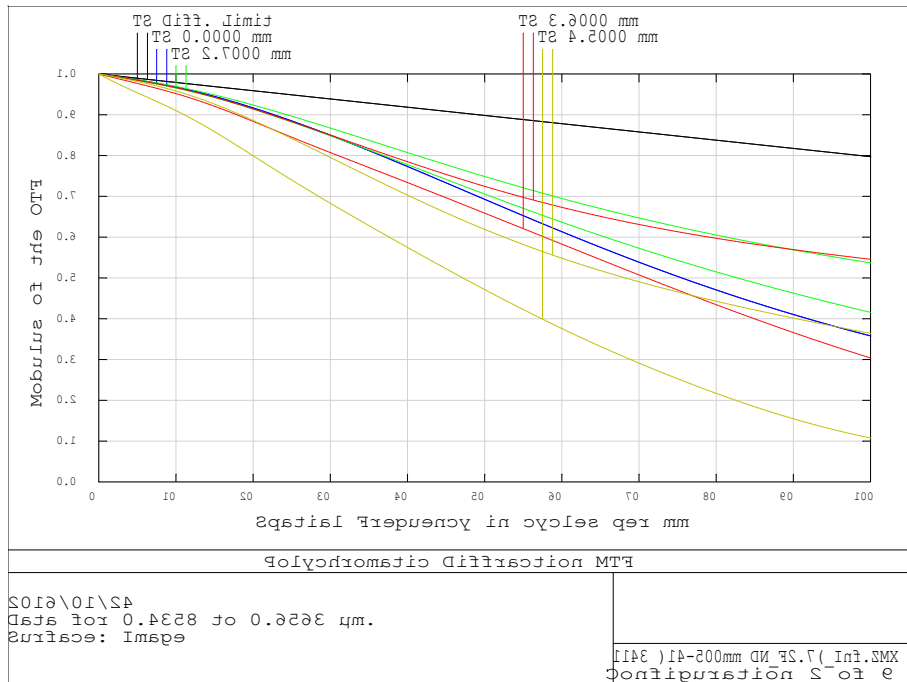

	1/1.8"	1/2"	1/3"	
USE	FOR 1/1.8", 1/2", 1/3" MEGA CAMERA			
FOCAL LENGTH	f=14~500mm			
IRIS RANGE	F=2.9~30 (Tele:F5.5)			
IMAGE SIZE	5.4x7.2mm (φ9)	4.8x6.4mm (φ8)	3.6x4.8mm (φ6)	
FIELD ANGLE	DIA.	(w) 35.3° (T) 1.04°	(w) 31.5° (T) 0.92°	(w) 23.9° (T) 0.69°
	HOR.	(w) 28.1° (T) 0.83°	(w) 25.4° (T) 0.74°	(w) 19.2° (T) 0.55°
	VER.	(w) 21.5° (T) 0.62°	(w) 19.2° (T) 0.55°	(w) 14.4° (T) 0.42°
FOCUS RANGE	∞~10.0m			
FIELD OF VIEW AT M.O.D.	DIA.	(w) 6254mm (T) 179mm	(w) 5560mm (T) 159mm	(w) 4168mm (T) 119mm
	HOR.	(w) 5004mm (T) 143mm	(w) 4446mm (T) 127mm	(w) 3333mm (T) 95mm
	VER.	(w) 3750mm (T) 107mm	(w) 3333mm (T) 95mm	(w) 2498mm (T) 72mm
FLANGE BACK	17.526mm in air			
BACK FOCUS	15.8mm in air			
DISTORTION (TV)	(w)-0.03% (T) 0.13%	(w)-0.05% (T) 0.11%	(w)-0.05% (T) 0.06%	
CREAR APERTURE	FRONT φ96mm		REAR φ16.3mm	
EXIT PUPIL POSITION	94.4mm			
WEIGHT	2,700 g			

f=28mm

f=252mm

f=500mm

LMZ14500

f=14mm , Object:Infinity

f=28mm

f=252mm

f=500mm

Transmission (%)

LMZ14500

f=14mm

f=500mm