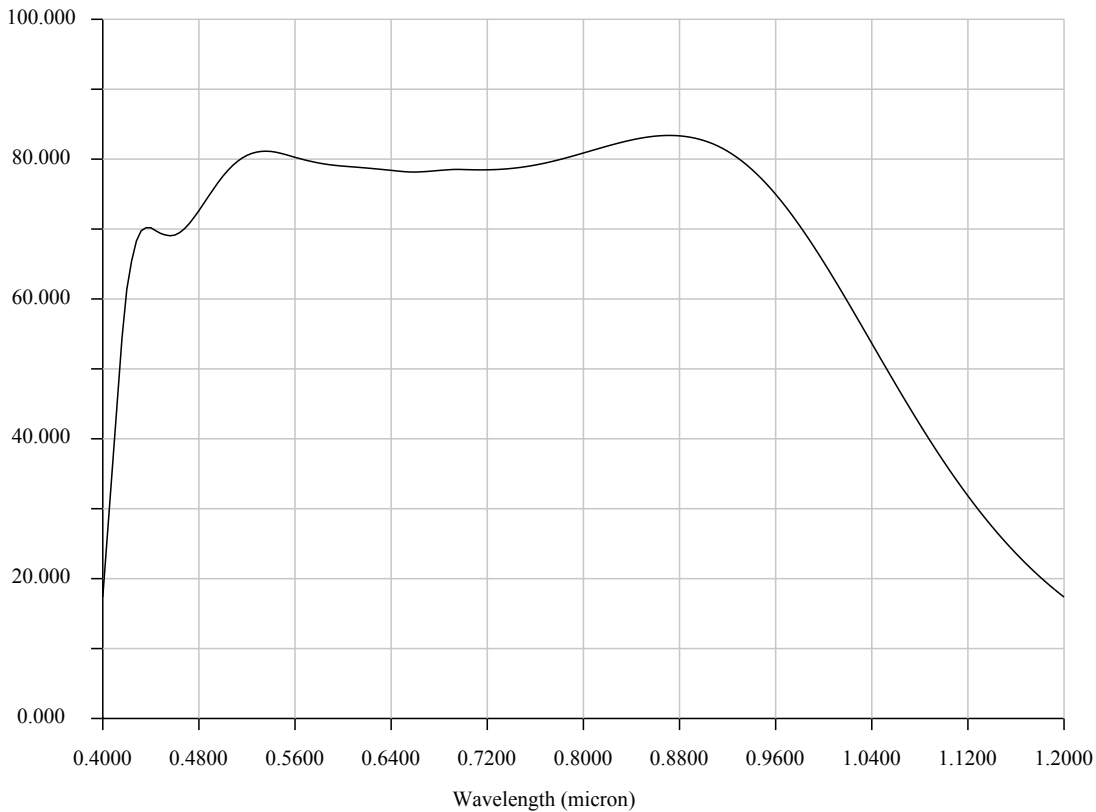

f=28mm

f=252mm

f=500mm

LMZ14500

f=14mm , Object:Infinity

f=28mm

f=252mm

f=500mm

Transmission (%)

LMZ14500

f=14mm

f=500mm