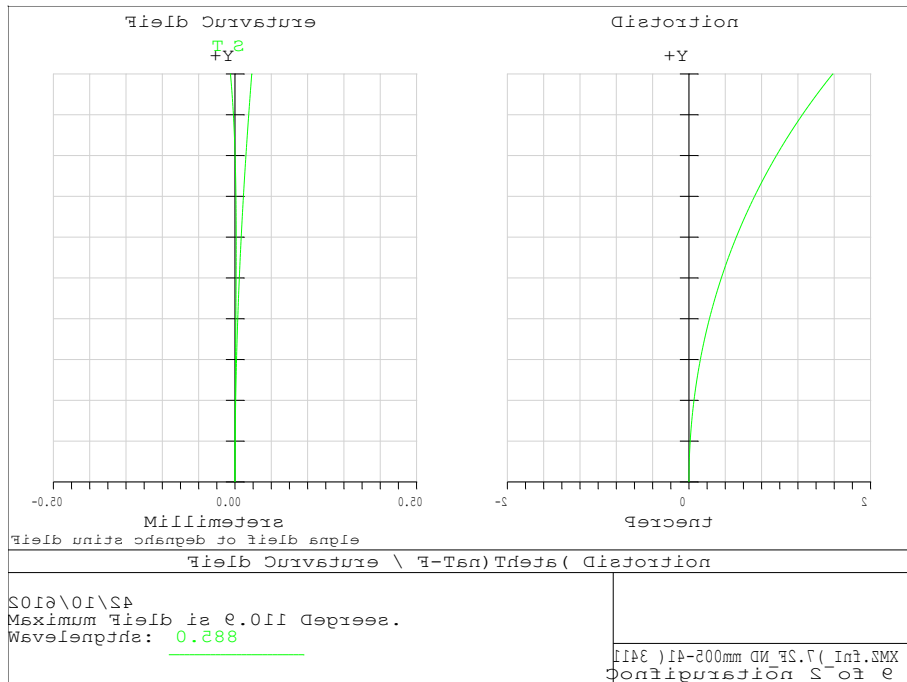

f=28mm

f=252mm

f=500mm

LMZ14500

f=14mm , Object:Infinity

f=28mm

f=252mm

f=500mm

Transmission (%)

LMZ14500

f=14mm

f=500mm