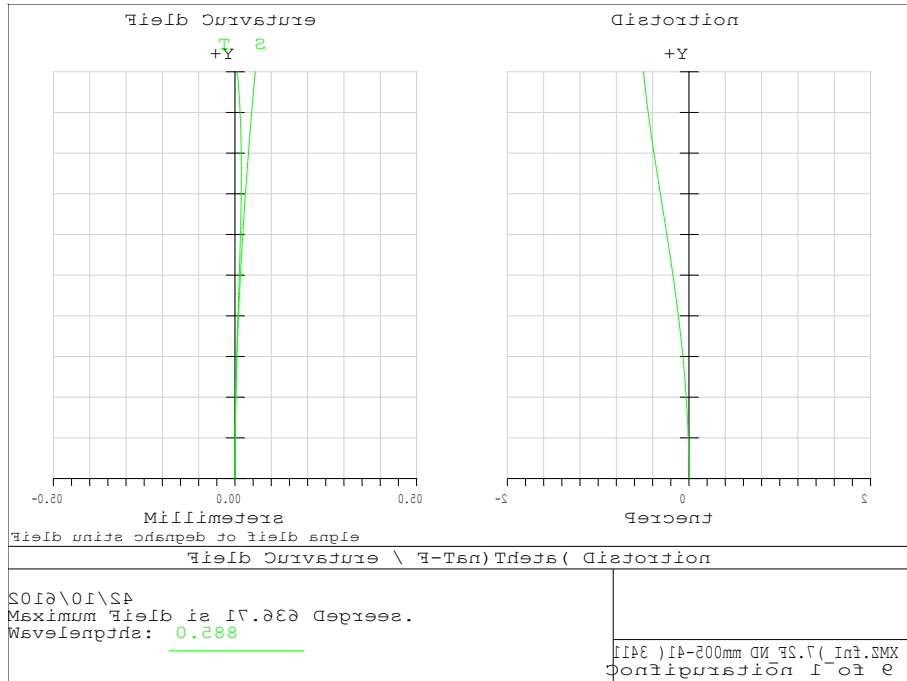

f=28mm

f=252mm

f=500mm

LMZ14500

f=14mm , Object:Infinity

f=28mm

f=252mm

f=500mm

Transmission (%)

LMZ14500

f=14mm

f=500mm