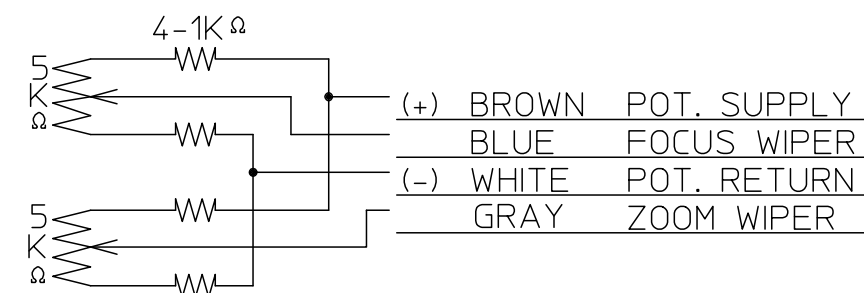

尺度	1/1	承認	八木	製	富永
機種名	1/1.8" 14-500mm/F2.9				
機種番	MZ1143				
2016.06.07	作成年月日