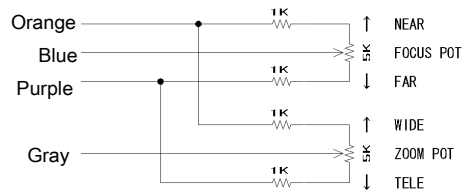

SIGNAL	CABLE COLOR	PIN #
Damping Coil -	RED	1
Damping Coil +	BLACK	2
Driving Coil +	WHITE	3
Driving Coil -	GREEN	4

■ ZOOM / FOCUS

FUNCTION	CABLE COLOR	POLARITY	DIRECTION
ZOOM	GREEN	+ (-)	Wide (Tele)
	WHITE	- (+)	
FOCUS	BLACK	+ (-)	Inf. (Near)
	RED	- (+)	

■ POTENTIOMETER-PRESET (TM22Z1022GAIDCPN Only)

CABLE COLOR	CONNECTION
ORANGE	Pot. Supply
BLUE	Focus Pot. Wiper
PURPLE	Pot. Return
GRAY	Zoom Pot. Wiper

Wiring details for potentiometer-preset

APPERANCE

*Design and specifications are subject to change without notice.