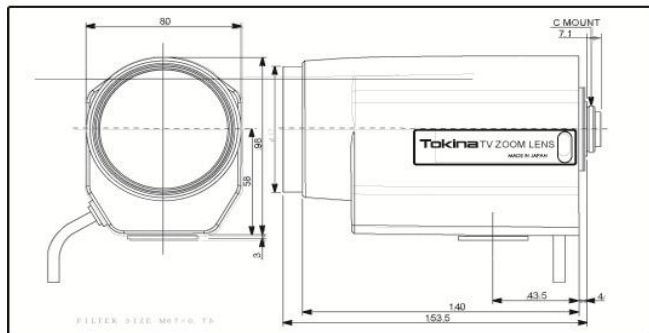

APPERANCE

*Design and specifications are subject to change without notice.