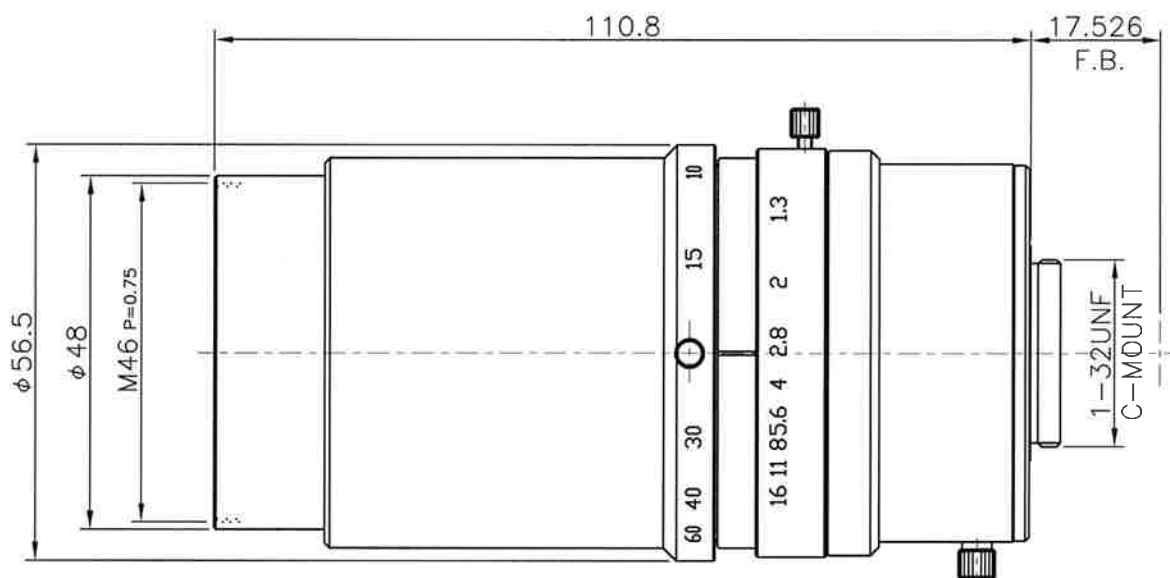

## 【Specification】

<b>Application:</b> For 1/1.8, 1/2, 1/3 3 Mega Pixel CCTV Camera <b>Focal Length:</b> 10mm~60mm <b>Aperture:</b> 1:1.3 (10mm) 1:1.4 (60mm) <b>Iris:</b> F1.3 ~ F16 <b>Angle of View (H x V):</b> 39.0°X30.0° at 10mm (When 1/1.8 CCD is used): 6.8°X5.1° at 60mm <b>Max. image Format:</b> 5.35mmX7.14mm (ø9mm) <b>Min. Object Distance:</b> 1.0m (From front vertex) <b>Field of View at M.O.D:</b> 53.6cmX71.6cm at 10mm (When 1/1.8 CCD is used): 10.8cmX14.4cm at 60mm	<b>Back Focus:</b> 15.9mm (IN AIR) <b>Flange Back:</b> 17.526mm <b>Operation:</b> Focus: Manual Zoom: Manual Iris: Manual <b>Temperature Range:</b> -10°C~+50°C <b>Mount:</b> C Mount (Ajustable lens position) <b>Weight:</b> Approx. 310g
---	--

## 【Dimension】

Unit:mm