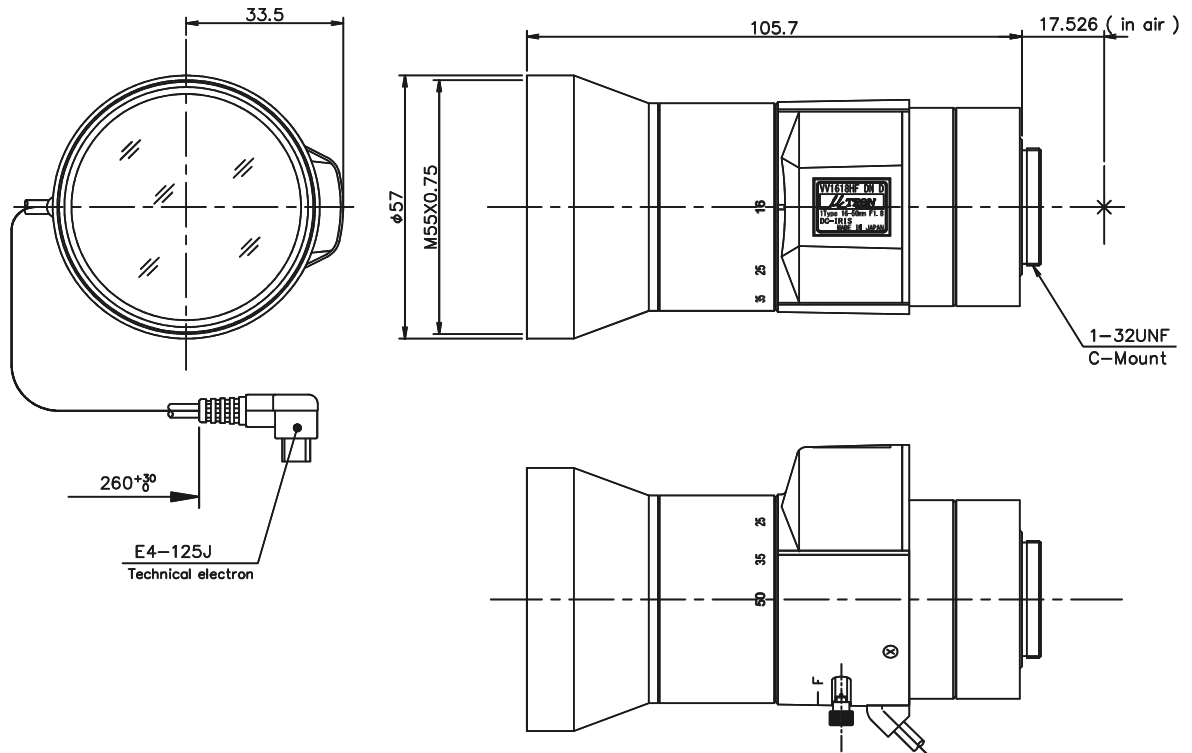

## 【 Specifications 】

Image Format	1-inch (φ16mm)	Operation	Focus : Manual
Applicable Camera	for 1 & 2/3 , 1/1.8 , 1/2-Type 8Mega Pixel Day&Night CCTV Camera	Zoom : Manual	Iris : DC Auto Iris
Focal Length	16mm ~ 50mm	Iris Operation Voltage	Close ⇒ Open : 4V (Max. 6V) Open ⇒ Close : Max. 0.3V
Max. Relative Aperture	1:1.8 (1:1.9 at 50mm)	Temperature Range (Operation)	-10°C ~ +50°C (Without Condensation)
Iris Range	F1.8 ~ Approx.F360	Back Focal Length	18.0mm (in air)
Angle of View (H×V)	Wide End 44.4°× 33.4° Tele End 14.9°× 11.3°	Flange Back (F.f)	17.526mm (in air)
Min. Object Distance	2m (From Front Lens)	Mount	C Mount (Adjustable Lens Position)
Object Dimensions at M.O.D. (H×V)	Wide End 166.5cm × 122.1cm Tele End 54.9cm × 40.9cm	Filter Size	M43×0.75mm
		Weight	Approx. 310g

## 【 Dimension 】