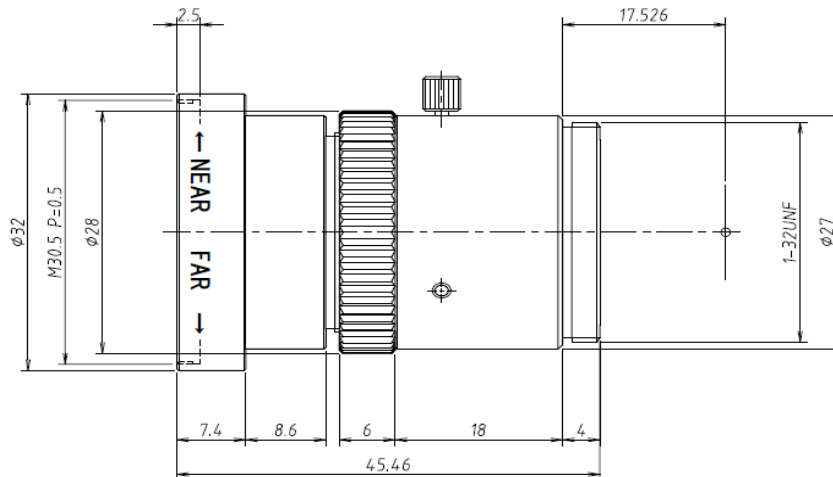

## M0824-MPW2-R series

**f=8mm F2.4/F4.0/F5.6/F8.0/F11.0**  
**for 2/3 type Cameras, Ruggedized 5 Megapixel**  
**C-Mount**

Model No.		M0824-MPW2-R series		Effective	Front	φ 21.0mm	
Focal Length		8mm		Lens Aperture	Rear	φ 12.0mm	
Max. Aperture Ratio		1:2.4		Distortion	2/3 type	-1.87%(y=5.5)	
Max. Image Format		8.8mm x 6.6mm(φ 11mm)			1/1.8 type	-1.55%(y=4.32)	
Operation Range	Iris	F2.4/F4.0/F5.6/F8.0/F11.0			1/2 type	-1.427%(y=4.0)	
	Focus	0.05m - Inf.		Back Focal Length		13.7mm	
Control	Iris	Fix		Flange Back Length		17.526mm	
	Focus	Manual		Mount		C-Mount	
Object Dimension at M.O.D.	2/3 Type	5.4cm x 7.4cm		Filter Size		M30.5 P=0.5mm	
	1/1.8 Type	4.3cm x 5.7cm		Dimensions		φ 32mm x 45.46mm	
	1/2 Type	3.9cm x 5.3cm		Weight		62g	
Angle of View	D	2/3 Type	69.32°	1/1.8 Type	56.9°	1/2 Type	53.23°
	H		57.80°		46.72°		43.74°
	V		44.36°		35.75°		33.23°
Operating Temperature		-10°C - +50°C					

M.O.D. : Minimum Object Distance

### Dimensions

Model No.	Aperture(F)
M0824-MPW2-R	F2.4
M0840-MPW2-R	F4.0
M0856-MPW2-R	F5.6
M0880-MPW2-R	F8.0
M0811-MPW2-R	F11.0