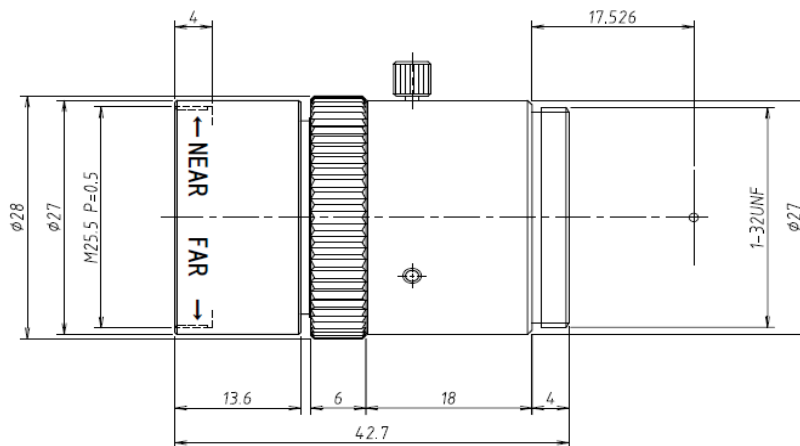

M1224-MPW2-R series

f=12mm F2.4/F4.0/F5.6/F8.0/F11.0
for 2/3 type Cameras, Ruggedized 5 Megapixel
C-Mount

Model No.		M1224-MPW2		Effective	Front	φ 19.5mm	
Focal Length		12mm		Lens Aperture	Rear	φ 13.5mm	
Max. Aperture Ratio		1:2.4		Distortion	2/3 type	-0.05%(y=5.5)	
Max. Image Format		8.8mm x 6.6mm(φ 11mm)			1/1.8 type	-0.34%(y=4.32)	
Operation Range		F2.4/F4.0/F5.6/F8.0/F11.0			1/2 type	-0.35%(y=4.0)	
Control	Iris	Fix		Back Focal Length		14.39mm	
	Focus	Manual		Flange Back Length		17.526mm	
Object Dimension at M.O.D.	2/3 Type	6.4cm x 8.5cm		Mount		C-Mount	
	1/1.8 Type	5.0cm x 6.7cm		Filter Size		M25.5 P=0.5mm	
	1/2 Type	4.6cm x 6.2cm		Dimensions		φ 28mm x 42.7mm	
Angle of View	D	2/3 Type	48.6°	1/1.8 Type	39.1°	1/2 Type	36.5°
	H		39.8°		31.7°		29.5°
	V		30.4°		24.0°		22.3°
Operating Temperature		-10°C - +50°C					

M.O.D. : Minimum Object Distance

Dimensions

Model No.	Aperture(F)
M1224-MPW2-R	F2.4
M1240-MPW2-R	F4.0
M1256-MPW2-R	F5.6
M1280-MPW2-R	F8.0
M1211-MPW2-R	F11.0