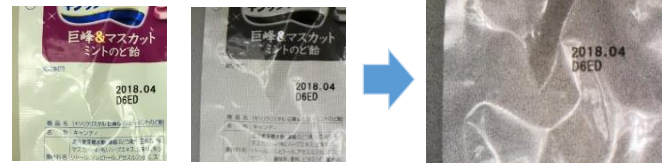

Without Filters (color/monochrome)

With T-BP850

Following filters on the list are the standard items with shorter lead time.  
For filter size not listed, please contact us.