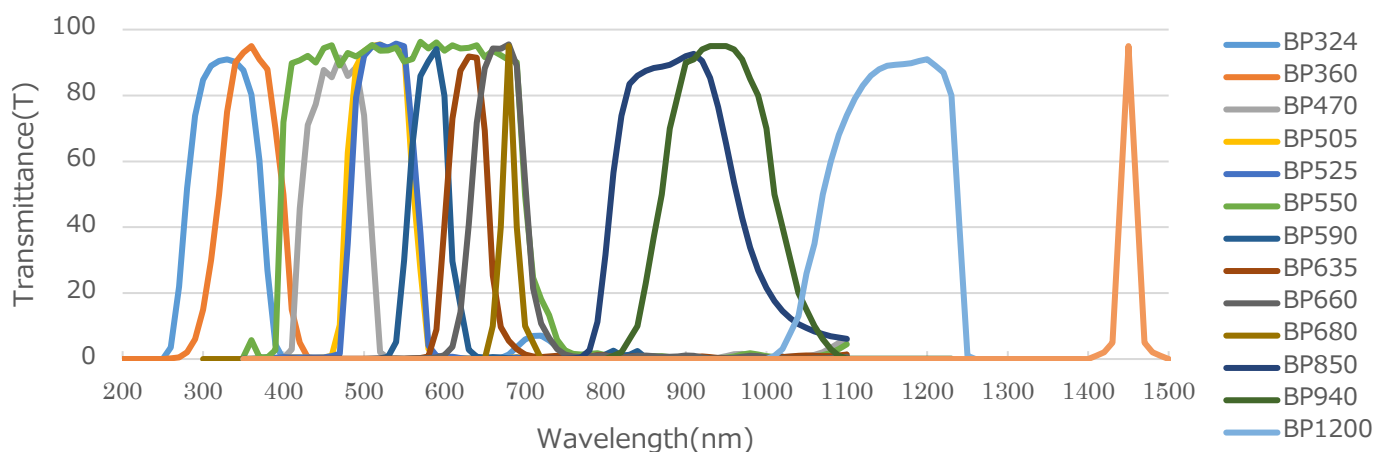

Without Filters (color/monochrome)

With T-BP850

Following filters on the list are the standard items with shorter lead time.  
For filter size not listed, please contact us.

## List of bandpass Filters

Angle of incidence: 0°

Model	Set	Center Wavelength (nm)	Transmittance	Half Bandwidth (nm)	Transmitting DWL (nm)	Glass Thickness (mm)	Application
T-BP324	○	324±10	≥85%	105±10	290~365	1.5	
T-BP360		360±10	≥90%	80±10	200~580	2.0	
T-BP470	○	470±10	≥85%	85±10	425~495	4.0	
T-BP505	○	505±10	≥90%	90±10	480~550	2.8	
T-BP525	○	525±10	≥90%	80±10	500~555	4.0	
T-BP550	○	550±10	≥90%	300±10	410~690	2.2	
T-BP590	○	590±10	≥90%	70±10	560~600	2.8	
T-BP635	○	635±10	≥90%	60±10	615~645	4.0	
T-BP660	○	660±10	≥90%	65±10	640~680	2.8	Machine Vision
T-BP680*		680±10	≥90%	15±10	300~1200	2.0	Agriculture
T-BP850	○	850±10	≥90%	160±10	820~910	4.0	Machine Vision
T-BP940		940±10	≥90%	135±10	300~1230	2.0	Security
T-BP1200		1200±10	≥80%	160±10	300~1400	2.0	Constituent Analysis
T-BP1450*		1450±10	≥85%	20±10	300~1600	2.0	Constituent Analysis

## Available sizes (with round filter frame)\*\*

\* Available in Fall 2018

Sizes(mm)	M22.5	M24	M25.5	M27	M30.5	M34	M35.5	M37
		M40.5	M43	M46	M49	M52	M55	M58

## Spectral Transmittance

\*\*Other shape (e.g. square) also available