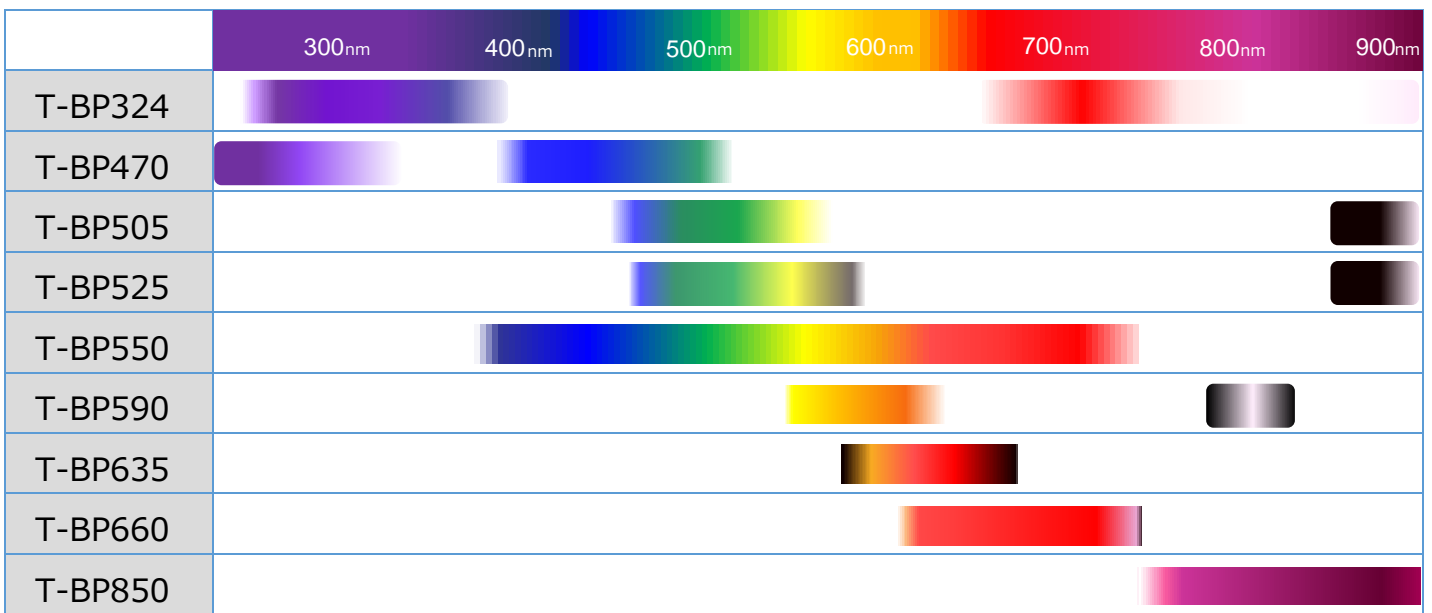

### Contents

- Bandpass Filters (M27) 9 pcs
- T-PL: Linear polarization/rotator(M27) 1 pc
- Step-up ring: 25.5→27.0 1 pc
- Step-down ring: 30.5→27.0 1 pc

### Spectral Characteristics