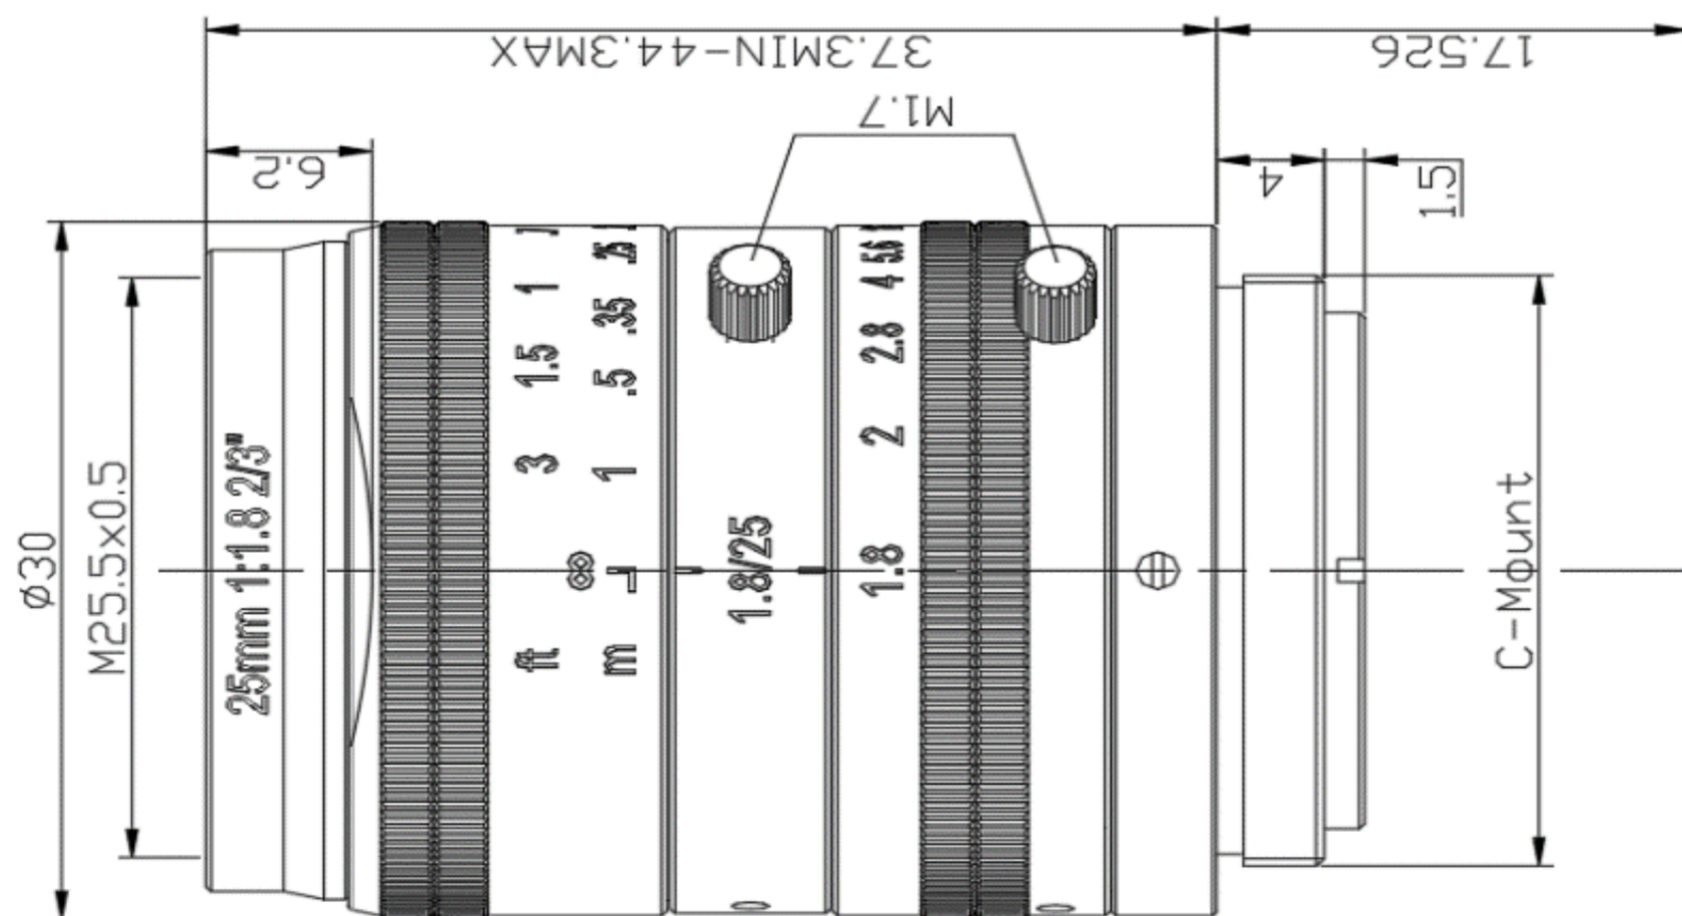

TC2518-8MP

2/3inch f=25mm F/1.8 8Megapixel Lens

● SPECIFICATIONS

MODEL NUMBER	TC2518-8MP	FILTER SIZE	M25.5mm P=0.5
IMAGE FORMAT	2/3"	DIMENSIONS	φ 30 x 44.3mm
FOCAL LENGTH	25mm	WEIGHT	70g
MAXIMUM APERTURE	F1.8	OPERATION TEMPERATURE	-10°C~+50°C
APERTURE RANGE	F1.8 - 22	MOUNT	C
M.O.D.	0.13m	BACK FOCAL LENGTH	12.68mm
ANGLE OF VIEW (at 2/3 inch)	HORIZONTAL	20.10°	
	VERTICAL	15.10°	

● DIMENSIONS

UNIT:mm