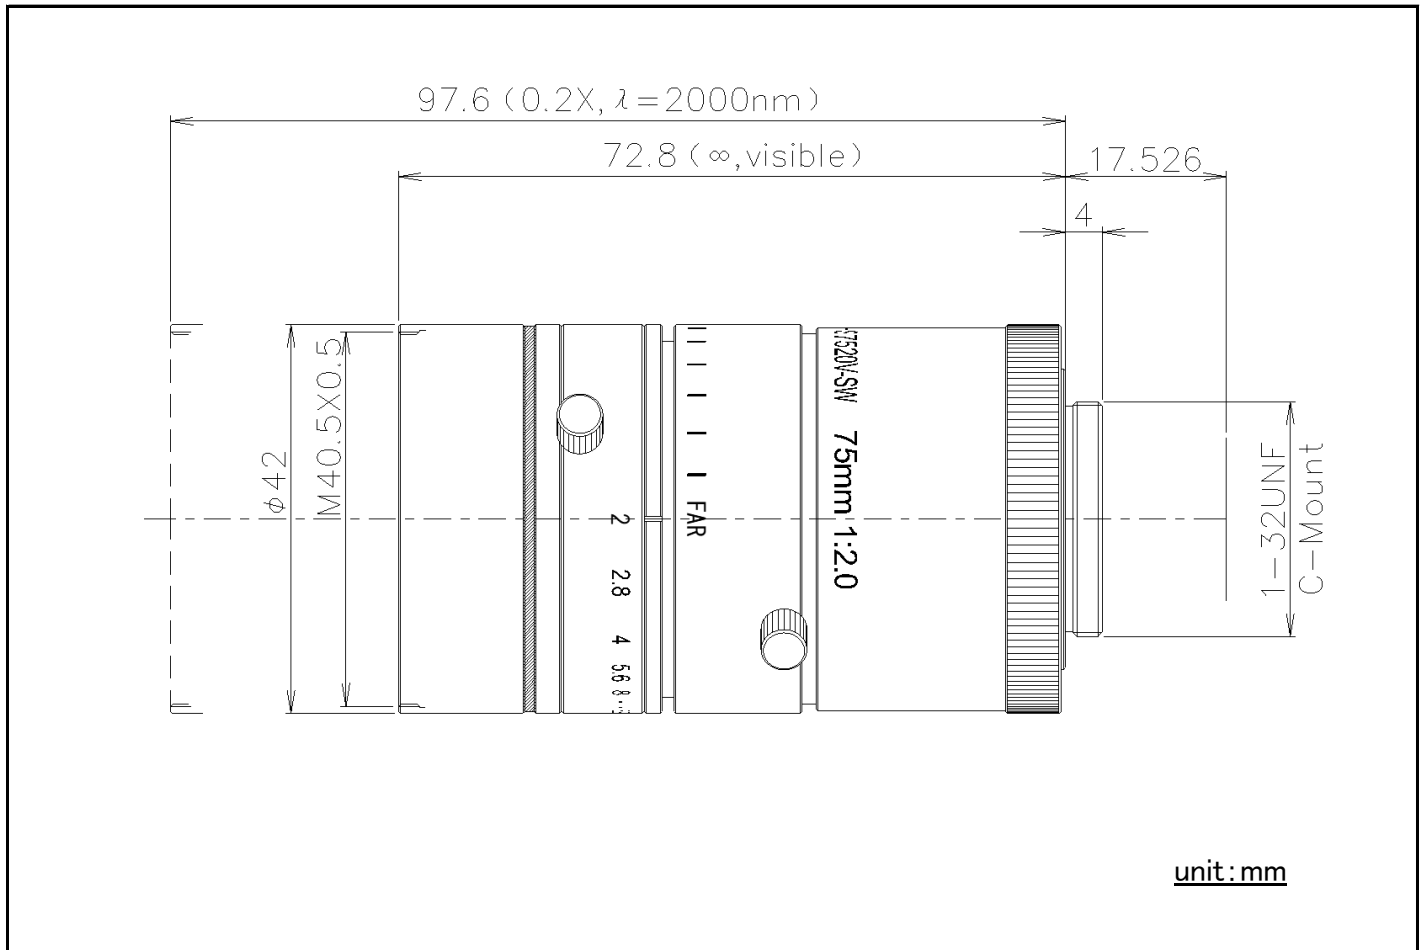

# HS7520V-SW SWIR Fixed Focal Lens for 1.1"

Model number	HS7520V-SW
Application	SWIR Fixed Focal Lens for 1.1"
Focal length	75mm
Minimum Object Magnification	0.2x
Rang of WD	440mm ~ INF.
F No.	2.0 (∞)
Angle of View (HxV)(1450nm)	10.8° X 8.1°
TV distortion(1450nm)	0.05%
Weight	Aprox. 225g
Maximum Compatible Sensor	1.1"
Mount	C-mount
Filter Size	M40.5,P=0.5

°Specifications mentioned above are design values.

°Specifications and dimensions are subject to change without notice.