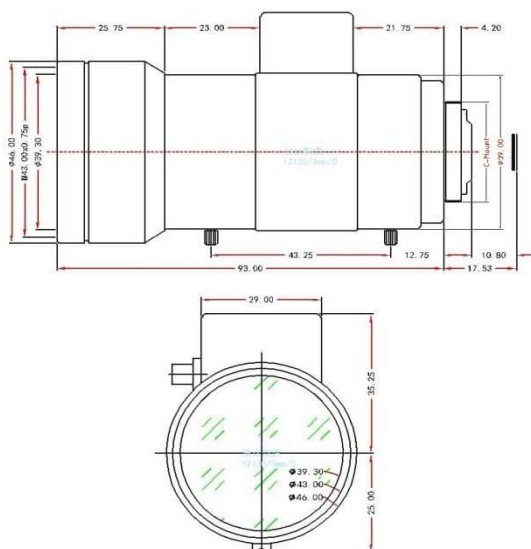

## SPECIFICATION :

Model	BLV18D12120MP3	
Image Size	1/1.8"	
Focal length	12-120mm	
F No.	F1.8-C	
M.O.D(m)	0.5	
Operation	Iris	Direct Drive
	Focus	Manual
Angle of View Hx V(°)	1/1.8" Type	W32.4°x24.6°/T3.7°x2.8°
Flange BFL	17.526mm	
Mount	C-Mount	
Dimension	Φ46x93mm	
Weight	238.0g	
Operating Temperature	-10 - +50°C	
Resolution	3 Megapixel	